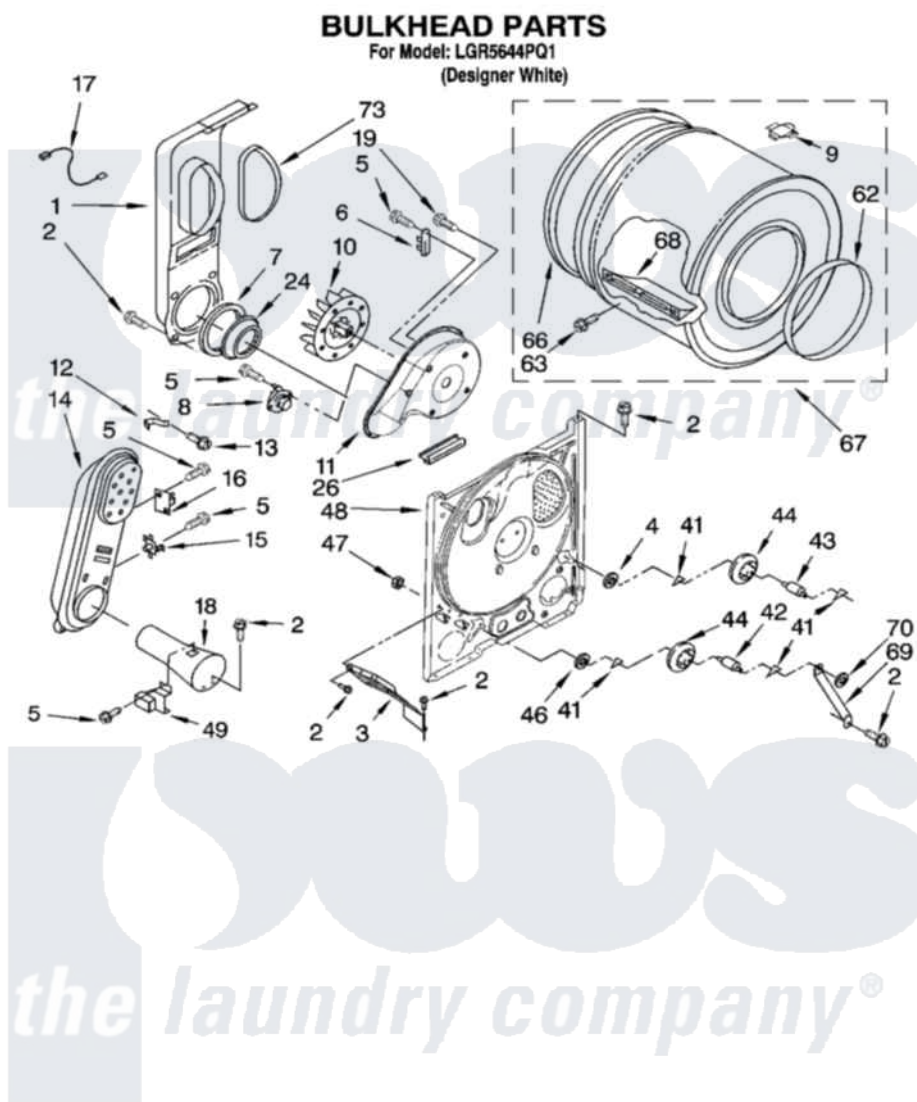

Whirlpool LGR5644PQ1 04 - BULKHEAD PARTS, OPTIONAL PARTS (NOT INCLUDED)

8180868

7

Whirlpool [Residential Whirlpool LGR5644PQ1 Dryer Parts](#) Parts Diagram 04 - BULKHEAD PARTS, OPTIONAL PARTS (NOT INCLUDED)

[Click on the part number to view part](#)

Item	Original Part Number	Replaced By	Status	Part Description
1	694283	279505		Chute
2	343641	681414		Screw, 10AB X 1/2
3	3406022			Bracket, Bulkhead
4	3388703			Washer, Support
5	90767			Screw, 8A X 3/8 HeX Washer Head Tapping
6	3392519			Thermal Limiter
7	347139			Seal, Lint Chute
8	3387134			Thermostat, Internal-Bias
9	8066086			Plug, Drum Hole
10	694089			Wheel, Blower
11	8577230			Housing, Blower
12	3398161			CLIP
13	489463			Screw, 8-18 X 1/16
14	8530285	279980		Box

15	3403140		Thermostat, High-Limit 205F
16	280010		Kit, Thermal Cut-Off
17	3401707		Jumper, Tco-High Limit
18	8066048		Funnel, Burner
19	3390647	488729	Screw
24	696302		Shield, Exhaust
26	3392247	686889	Pad
41	690997		Washer, Thrust
42	3399506	W10359270	Shaft, Drum Roller Threads
43	3399507	W10359269	Shaft, Drum Roller Threads
44	3397590	349241T	Support
46	348197		Washer, Support
47	3359452		Nut, Lock
48	8529955	279793	Bulkhead
49	338906		Radiant, Sensor
62	3394509		Ring, Bearing
63	97787	W10109200	Screw, Baffle Mounting
66	8066085	239087	Seal
67	3396777	697760	Drum
68	342847		Baffle, Drum
69	3976435		Bracket, Support
70	90296		Nut, Push On
73	339956		Seal, Air Duct To Bulkhead
	N/A	Not Available	ACCESSORY PARTS
"	279948	4392065	Kit, Dryer Repair
"	346764		Kit, Hold Down
"	689790		Dry Rack
"	8522199		Accessory Parts
"	72017		Paint, Touch-Up
"	350930		Paint, Pressurized Spray B
"	350938		Paint, Pressurized Spray B
"	799344		Paint, Touch-Up)