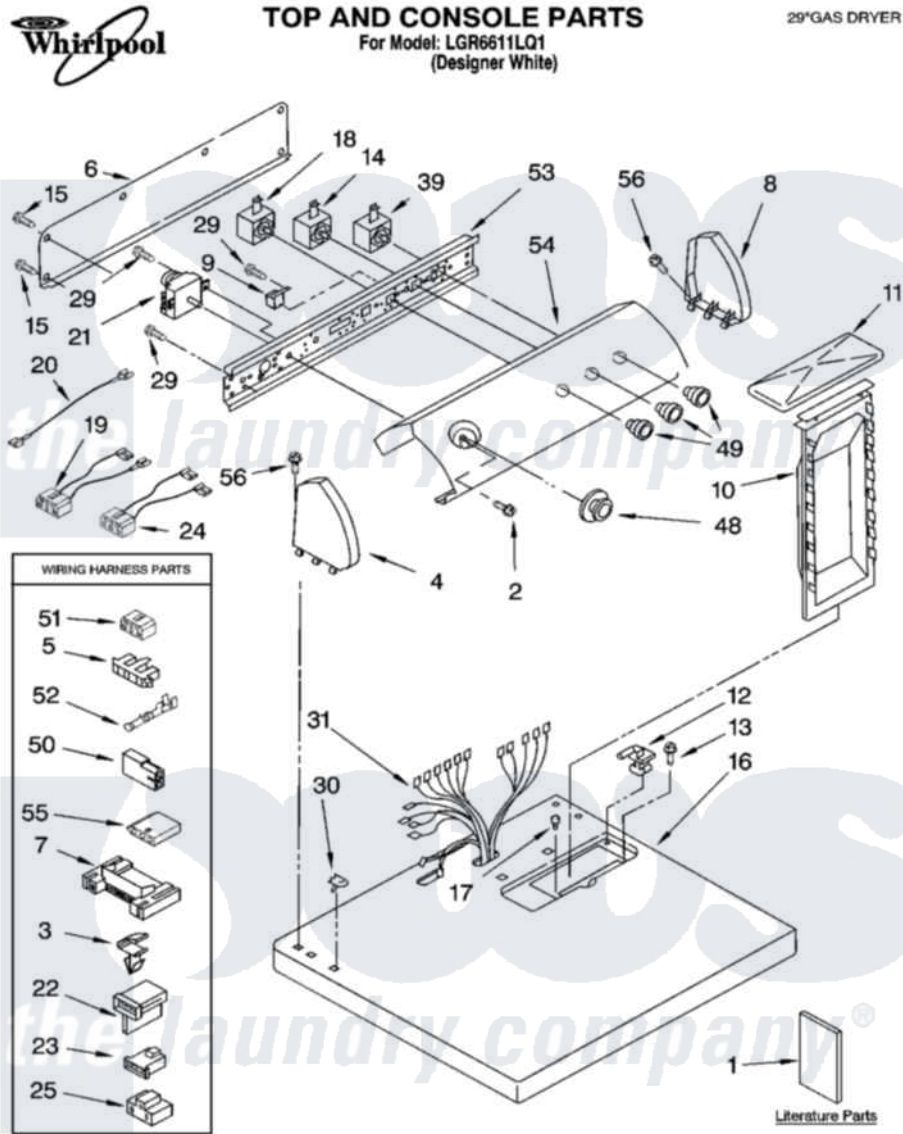

Whirlpool LGR6611LQ1 01 - TOP AND CONSOLE PARTS

04-04 Lith0 in U.S.A. (djc)

1

Part No. 8180329

Whirlpool Residential Whirlpool LGR6611LQ1 Dryer Parts Parts Diagram 01 - TOP AND CONSOLE PARTS

[Click on the part number to view part](#)

Item	Original Part Number	Replaced By	Status	Part Description
1	LIT8535830		Not Available	Literature Parts (Instructions, Installation)
"	LIT8522243		Not Available	Literature Parts (Guide, Use & Care)
"	LIT3979703		Not Available	Literature Parts (Label, Wiring Diagram)
"	LIT8522245		Not Available	Literature Parts (Sheet, Cycle Feature (For Model LEQ5000KQ1))
"	N/A		Not Available	Following May Be Purchased DO-IT-YOURSELF REPAIR MANUALS
"	LIT677818	677818L		Diy
2	3400859			Screw, Grounding
3	3394427			Clip-Harness
4	8271365	279962		Endcap
5	3397269			Connector, Timer
6	8274261			Do-It-Yourself Repair Manuals
7	3395683			Receptacle, Multi-Terminal