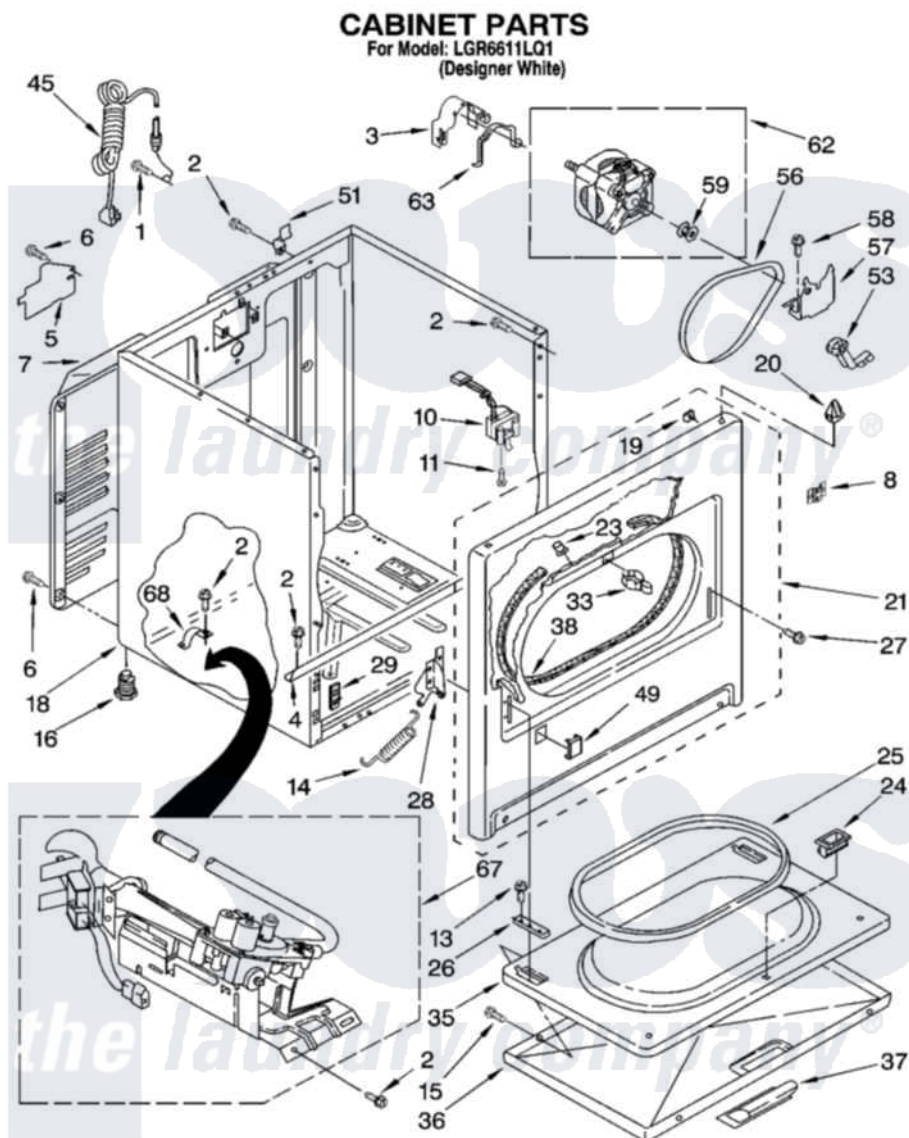

Whirlpool LGR6611LQ1 02 - CABINET PARTS

8180329

3

Whirlpool [Residential Whirlpool LGR6611LQ1 Dryer Parts](#) Parts Diagram 02 - CABINET PARTS

[Click on the part number to view part](#)

Item	Original Part Number	Replaced By	Status	Part Description
1	697776	4331106		Screw, No.10-32 X 7/16
2	343641	681414		Screw, 10AB X 1/2
3	3404162			Clamp, Motor
4	8541400			Bracket, Cabinet
5	3396795			Cover, Terminal Block
6	693995			Screw, Hex Head
7	3396805	280043		Panel-Rear
8	8546676	W10041960		Spring, Door
10	3406107			Door Switch Assembly
11	697773	3395530		Screw
13	694091			Trim, Side Right Hand
14	8541401	W10041960		Spring, Door
15	3357011	308685		Side Trim)
16	3392100	49621		Feet-Leveling
"	279810			Foot-Optional
18	8530603	8533643		Cabinet

19	98234		Clip, U-Bend
20	690363	18776	Lock, Front Top
21	3395197	279740	Panel
23	685203	279220	Clip
24	3389441		Door Catch Assembly
25	3390731		Seal, Door
26	337189		Clip, Hinge
27	342043	486146	Screw
28	8066056		Hinge, Door
"	8066057		Hinge, Door
29	3394083		Clip, Front Panel
33	696144	279570	Latch
35	695737		Door, Rear
36	3393549		Door, Front
37	690270	348721	Handle
38	3406129		Seal And Bearing Assembly
45	344020	3401402	Cord, Power
49	3394975		Plug, Front Panel
51	238088	8066217	Hinge, Top
53	691366		Idler And Pulley Assembly
56	8066065	341241	Belt
57	348780		Base, Motor
58	3400500		Bolt, 3405245 5/16-18 X 3/4
59	3394341	W10299847	Pulley-Motor
62	8538262	279827	Motor-Drve
63	660658		Clamp, Motor Mounting 343481 685441
67	8318272	W10465748	Burner-Gas
68	341029		Clamp, Pipe Door Spring