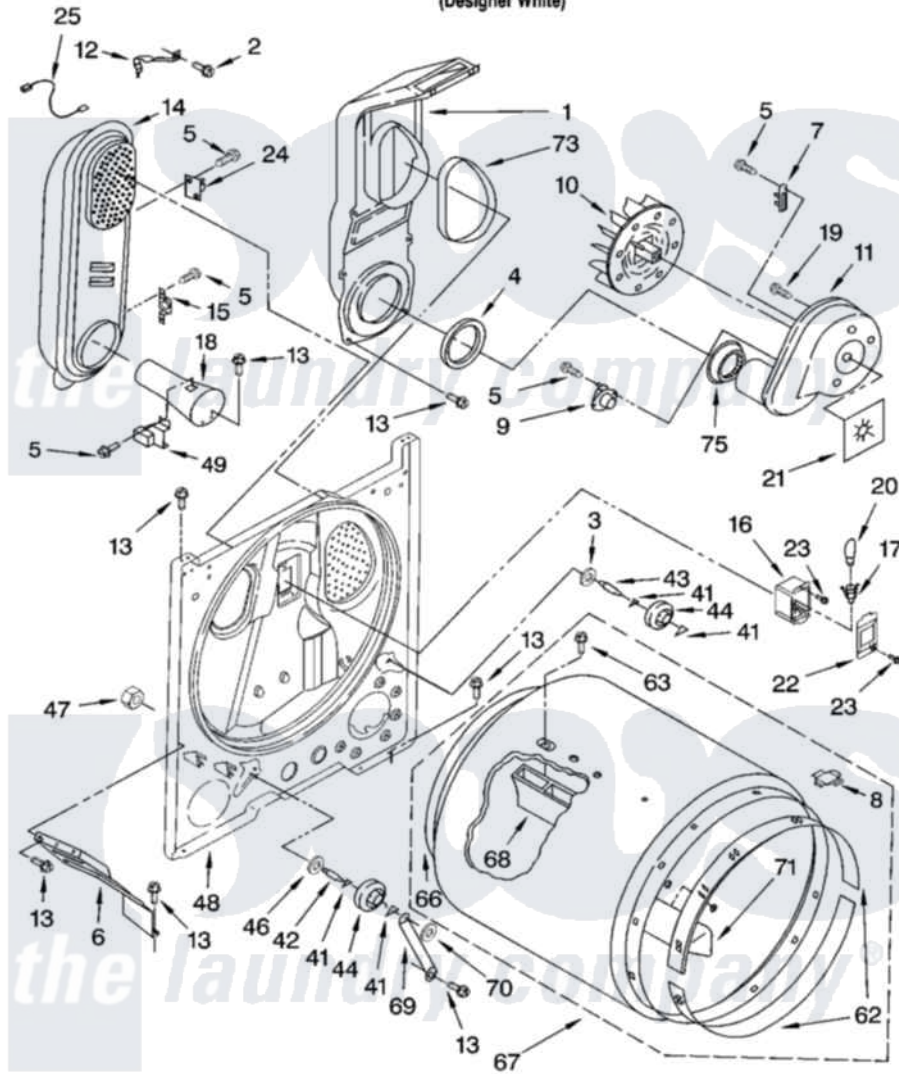

# Whirlpool LGR6611LQ1 03 - BULKHEAD PARTS

## BULKHEAD PARTS

For Model: LGR6611LQ1  
(Designer White)

8180329

5

Whirlpool [Residential Whirlpool LGR6611LQ1 Dryer Parts](#) Parts Diagram 03 - BULKHEAD PARTS

[Click on the part number to view part](#)

Item	Original Part Number	Replaced By	Status	Part Description
1	<a href="#">348368</a>			Lint Chute Assembly
2	<a href="#">489463</a>			Screw, 8-18 X 1/16
3	<a href="#">3388703</a>			Washer, Support
4	<a href="#">347139</a>			Seal, Lint Chute
5	<a href="#">90767</a>			Screw, 8A X 3/8 HeX Washer Head Tapping
6	<a href="#">3406022</a>			Bracket, Bulkhead
7	<a href="#">3392519</a>			Thermal Limiter
8	<a href="#">8066086</a>			Plug, Drum Hole
9	<a href="#">3387134</a>			Thermostat, Internal-Bias
10	<a href="#">694089</a>			Wheel, Blower
11	8557384	<a href="#">8577230</a>		Housing, Blower
12	<a href="#">8066155</a>			Clip, Heater Box
13	343641	<a href="#">681414</a>		Screw, 10AB X 1/2
14	8530285	<a href="#">279980</a>		Box
15	<a href="#">3403140</a>			Thermostat, High-Limit 205F
16	<a href="#">3977373</a>			Bracket, Drum Light