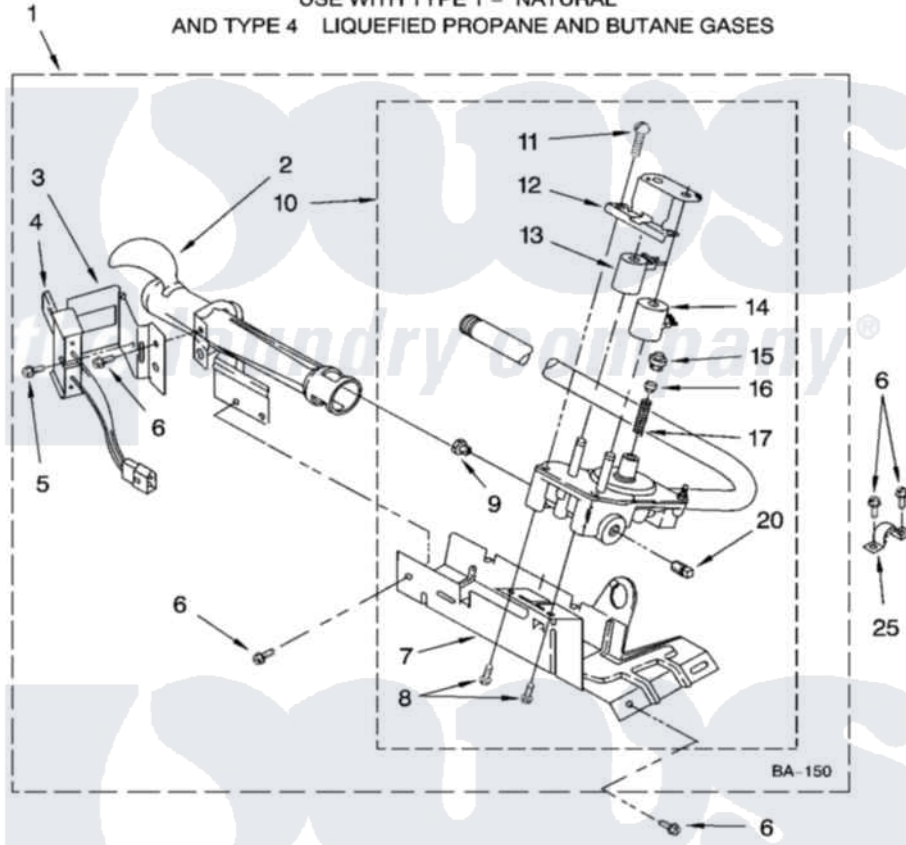

Whirlpool LGR6611LQ1 04 - 8318272 BURNER ASSEMBLY

8318272 BURNER ASSEMBLY

For Model: LGR6611LQ1
(Designer White)

USE WITH TYPE 1 - NATURAL
AND TYPE 4 LIQUEFIED PROPANE AND BUTANE GASES

8180329

7

Whirlpool [Residential Whirlpool LGR6611LQ1 Dryer Parts](#) Parts Diagram 04 - 8318272 BURNER ASSEMBLY
Click on the part number to view part

Item	Original Part Number	Replaced By	Status	Part Description
1	8318272	W10465748		Burner-Gas
2	688617	693140		Burner
3	694298			Bracket, Ignitor
4	686590	279311		Ignitor
5	3393909			Screw, 8-32 X 7/8
6	343641	681414		Screw, 10AB X 1/2
7	693986			Base, Burner
8	3387057			Screw, 10-16 X 1/2 Orifice, Burner
9	234826			Orifice, Burner Type 1
"	229742			Orifice, Burner
"	234868			Orifice, Burner
10	8318277	W10337269		Valve-Gas
11	694421			Screw, Bracket Mounting
12	694538			Bracket, Shunt
13	694540			Coil, 60 Hz
14	694539			Coil, 60 Hz

15	694424		Leak, Limiter
16	694423		Screw, Regulator Adjustment
17	694422		Spring, Regulator
20	239822	W10295523	Plug, Pipe
25	341029		Clamp, Pipe Door Spring
"	694572	49572A	Conversion Kit To Type L.p.g.f
"	N/A		Not Available