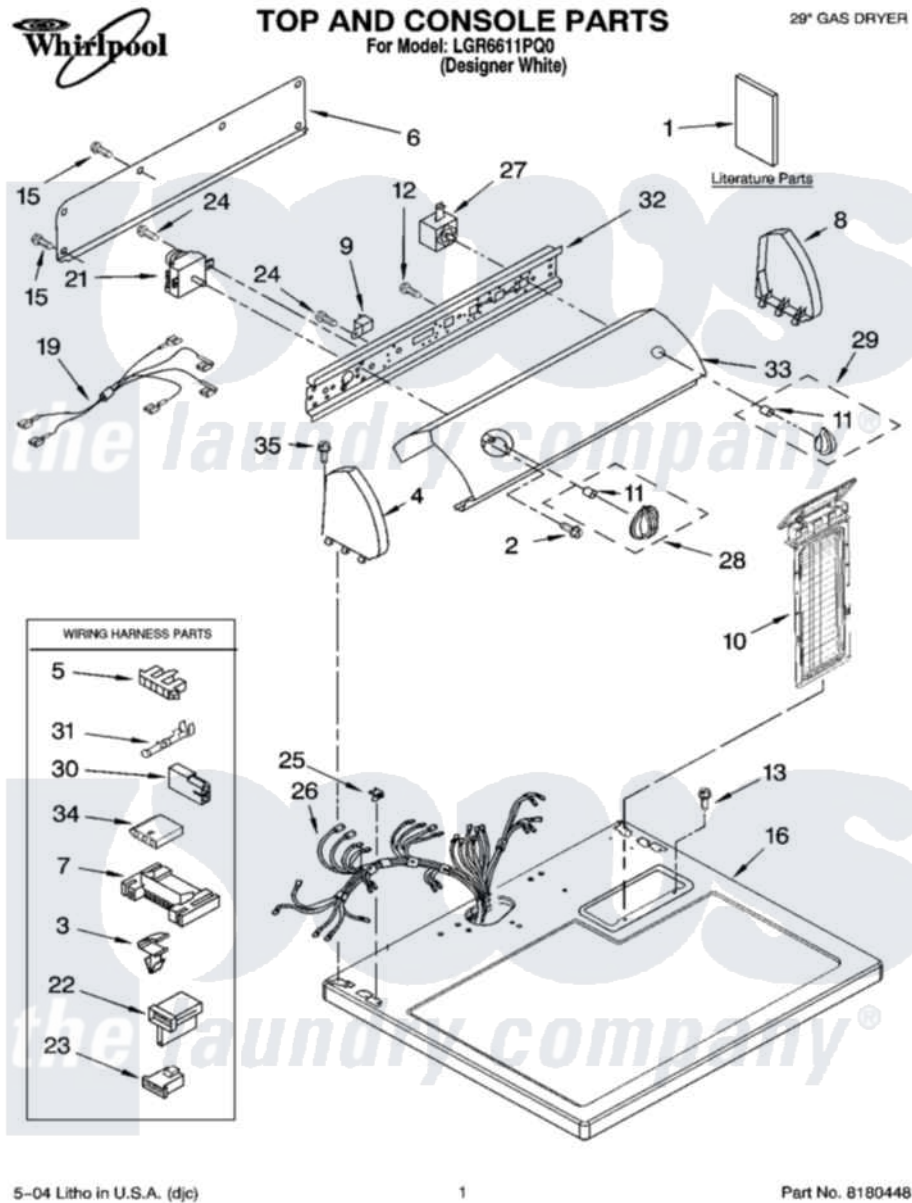

Whirlpool LGR6611PQ0 01 - TOP AND CONSOLE PARTS

5-04 Litho in U.S.A. (djc)

1

Part No. 8180448

Whirlpool Residential Whirlpool LGR6611PQ0 Dryer Parts Parts Diagram 01 - TOP AND CONSOLE PARTS
 Click on the part number to view part

Item	Original Part Number	Replaced By	Status	Part Description
1	8562582		Not Available	Instructions, Installation
"	8522243		Not Available	Use And Care Guide
"	8528187			Wiring Diagram
"	8533770		Not Available	Sheet, Cycle Feature
"	N/A		Not Available	Following May Be Purchased DO-IT-YOURSELF REPAIR MANUALS
"	677818		Not Available	Manual, Do-It- Yourself Repair (Dryer)
2	8533951	3400859		Screw, Grounding
3	3394427			Clip-Harness
4	8271365	279962		Endcap
5	3397269			Connector, Timer
6	8274261			Do-It-Yourself Repair Manuals
7	3395683			Receptacle, Multi-Terminal
8	8271359	279962		Endcap
9	694419			Mini-Buzzer

10	8557857		Screen, Lint
11	8536939		Clip, Knob
12	8533971	90767	Screw, 8A X 3/8 HeX Washer Head Tapping
13	688983	487240	Screw, For Mtg. Service Capacitor
15	693995		Screw, Hex Head
16	8557930	8563985	Top
19	8539888		Jumper, Wire
21	3976584		Timer Assembly
22	3403499		Connector, 2-Position
23	3403498		Connector, 3-Position
24	3390646	W10139210	Screw, 8-18 X 5/16
25	357213		Nut, Push-In
26	8299877		Harness, Wiring
27	3404233		Switch, Push-To-Start
28	8544955		Timer Knob Assembly
29	8544935		Knob, Control
30	717252		Receptacle, Terminal
31	94614		Terminal
32	8271418		Bracket, Control
33	8545981		Panel, Control
34	3936144		Do-It-Yourself Repair Manuals
35	388326		Screw, 8-18 X 1.25
"	N/A	Not Available	ACCESSORY PARTS
"	279948	4392065	Kit, Dryer Repair
"	346764		Kit, Hold Down
"	8522199		Accessory Parts
"	3404351		Accessory Parts
"	72017		Paint, Touch-Up
"	350930		Paint, Pressurized Spray B
"	350938		Paint, Pressurized Spray B
"	799344		Paint, Touch-Up)