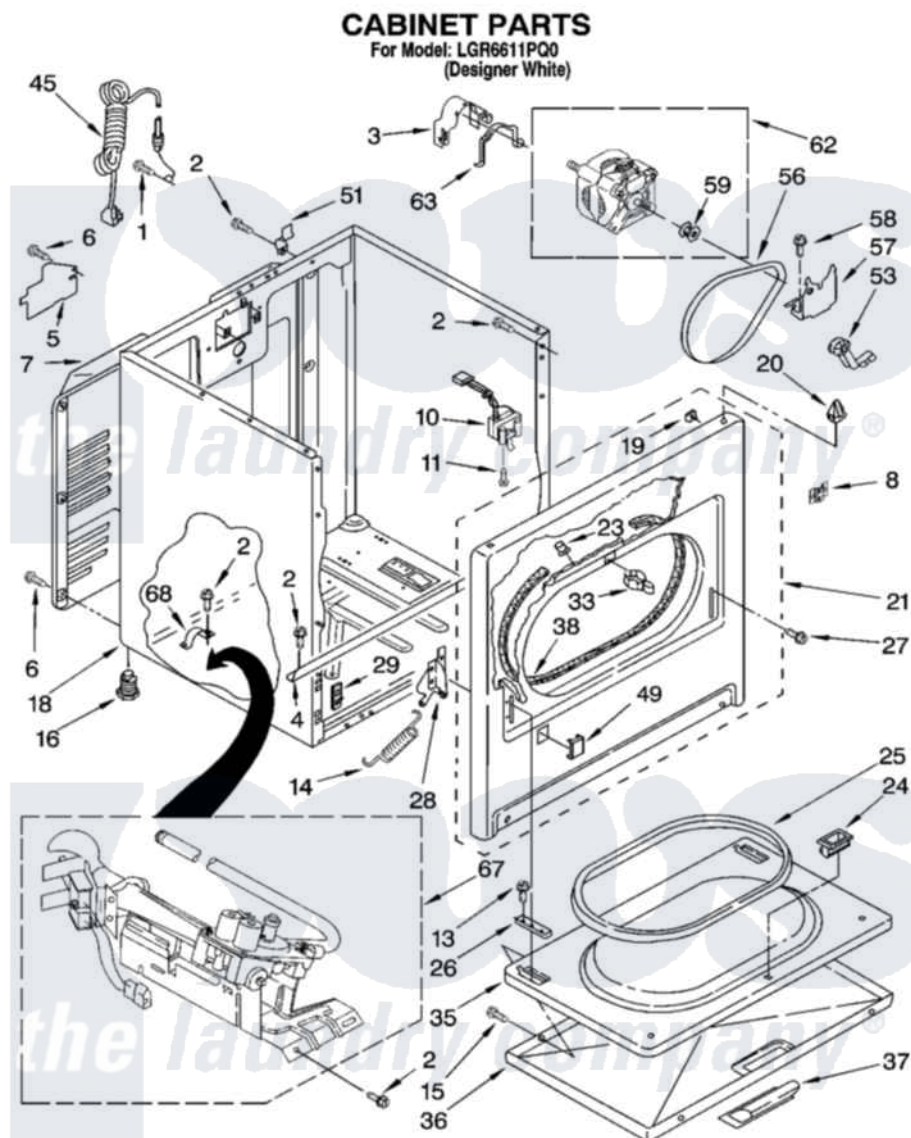

# Whirlpool LGR6611PQ0 02 - CABINET PARTS

8180448

3

Whirlpool Residential Whirlpool LGR6611PQ0 Dryer Parts Parts Diagram 02 - CABINET PARTS

Click on the part number to view part

Item	Original Part Number	Replaced By	Status	Part Description
1	697776	<a href="#">4331106</a>		Screw, No.10-32 X 7/16
2	343641	<a href="#">681414</a>		Screw, 10AB X 1/2
3	<a href="#">3404162</a>			Clamp, Motor
4	<a href="#">8541400</a>			Bracket, Cabinet
5	<a href="#">3396795</a>			Cover, Terminal Block
6	<a href="#">693995</a>			Screw, Hex Head
7	3396805	<a href="#">280043</a>		Panel-Rear
8	8546676	<a href="#">W10041960</a>		Spring, Door
10	<a href="#">3406107</a>			Door Switch Assembly
11	697773	<a href="#">3395530</a>		Screw
13	<a href="#">694091</a>			Trim, Side Right Hand
14	8541401	<a href="#">W10041960</a>		Spring, Door
15	3357011	<a href="#">308685</a>		Side Trim )
16	3392100	<a href="#">49621</a>		Feet-Leveling
"	<a href="#">279810</a>			Foot-Optional
18	8530603	<a href="#">8533643</a>		Cabinet