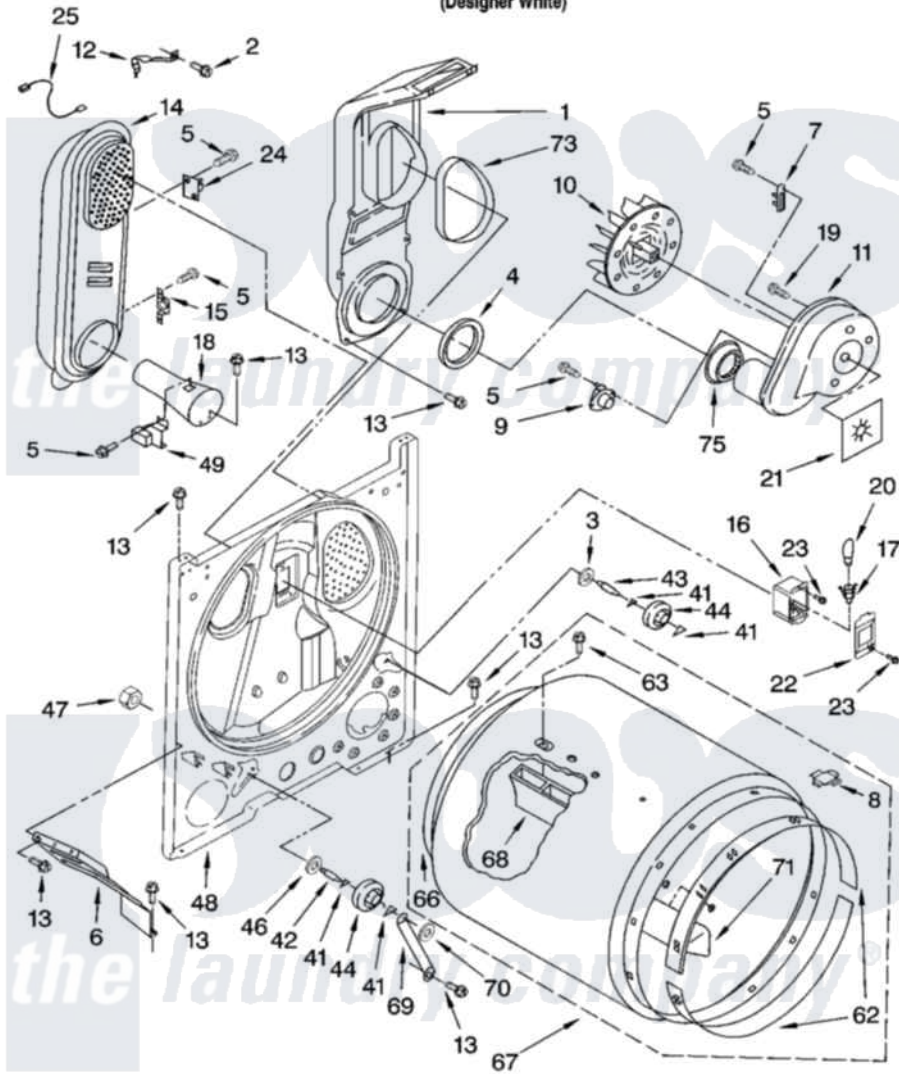

## BULKHEAD PARTS

For Model: LGR6611PQ0  
(Designer White)

8180448

5

Whirlpool [Residential Whirlpool LGR6611PQ0 Dryer Parts](#) Parts Diagram 03 - BULKHEAD PARTS  
Click on the part number to view part

Item	Original Part Number	Replaced By	Status	Part Description
1	<a href="#">348368</a>			Lint Chute Assembly
2	<a href="#">489463</a>			Screw, 8-18 X 1/16
3	<a href="#">3388703</a>			Washer, Support
4	<a href="#">347139</a>			Seal, Lint Chute
5	<a href="#">90767</a>			Screw, 8A X 3/8 HeX Washer Head Tapping
6	<a href="#">3406022</a>			Bracket, Bulkhead
7	<a href="#">3392519</a>			Thermal Limiter
8	<a href="#">8066086</a>			Plug, Drum Hole
9	<a href="#">3387134</a>			Thermostat, Internal-Bias
10	<a href="#">694089</a>			Wheel, Blower
11	8557384	<a href="#">8577230</a>		Housing, Blower
12	<a href="#">8066155</a>			Clip, Heater Box
13	343641	<a href="#">681414</a>		Screw, 10AB X 1/2
14	8530285	<a href="#">279980</a>		Box
15	<a href="#">3403140</a>			Thermostat, High-Limit 205F
16	<a href="#">3977373</a>			Bracket, Drum Light