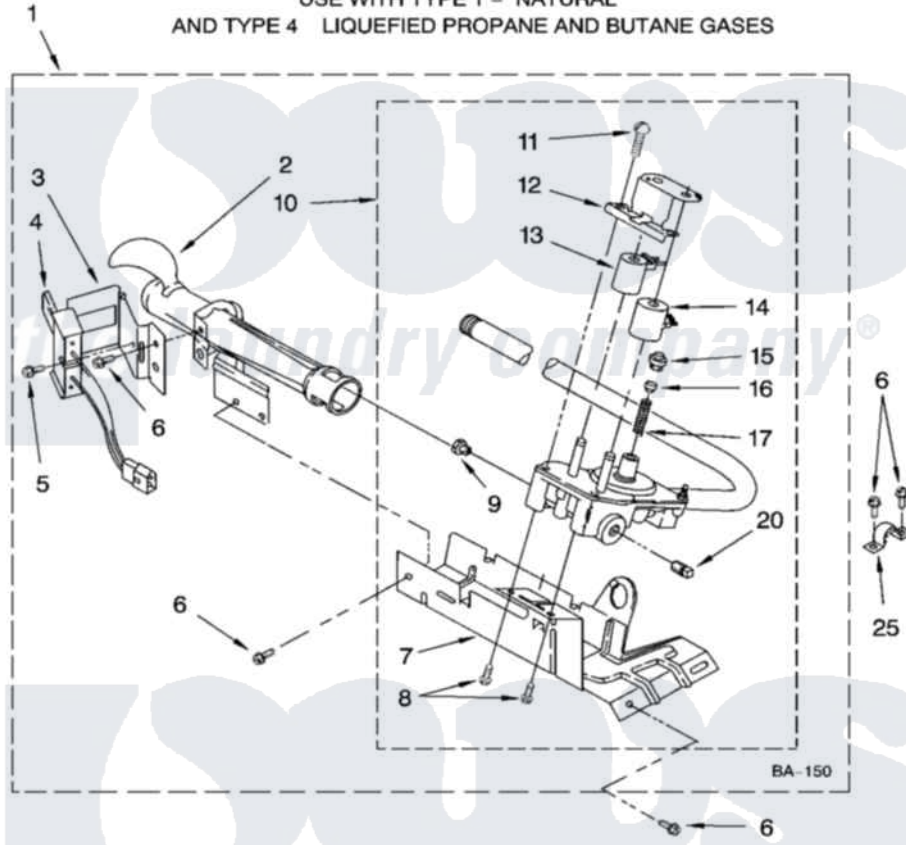

Whirlpool LGR6611PQ0 04 - 8318272 BURNER ASSEMBLY

8318272 BURNER ASSEMBLY

For Model: LGR6611PQ0
(Designer White)

USE WITH TYPE 1 - NATURAL
AND TYPE 4 LIQUEFIED PROPANE AND BUTANE GASES

8180448

7

Whirlpool [Residential Whirlpool LGR6611PQ0 Dryer Parts](#) Parts Diagram 04 - 8318272 BURNER ASSEMBLY
Click on the part number to view part

Item	Original Part Number	Replaced By	Status	Part Description
1	8318272	W10465748		Burner-Gas
2	688617	693140		Burner
3	694298			Bracket, Ignitor
4	686590	279311		Ignitor
5	3393909			Screw, 8-32 X 7/8
6	343641	681414		Screw, 10AB X 1/2
7	693986			Base, Burner
8	3387057			Screw, 10-16 X 1/2 Orifice, Burner
9	234826			Orifice, Burner Type 1
"	229742			Orifice, Burner
"	234868			Orifice, Burner
10	8318277	W10337269		Valve-Gas
11	694421			Screw, Bracket Mounting
12	694538			Bracket, Shunt
13	694540			Coil, 60 Hz
14	694539			Coil, 60 Hz

15	694424		Leak, Limiter
16	694423		Screw, Regulator Adjustment
17	694422		Spring, Regulator
20	239822	W10295523	Plug, Pipe
25	341029		Clamp, Pipe Door Spring
"	694572	49572A	Conversion Kit To Type L.p.g.f
"	N/A		Not Available