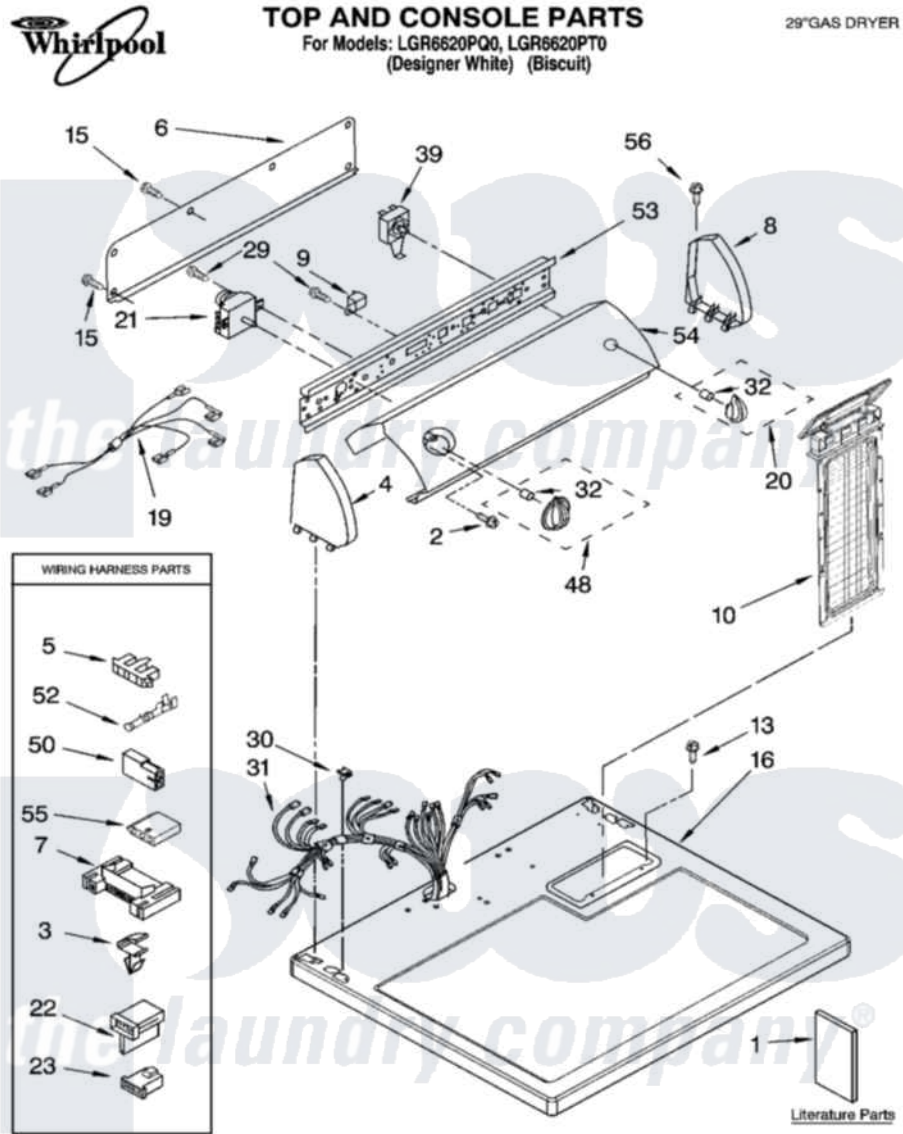

Whirlpool LGR6620PQ0 01 - TOP AND CONSOLE PARTS

03-04 Litho in U.S.A. (djc)

1

Part No. 8180262

[Whirlpool Residential Whirlpool LGR6620PQ0 Dryer Parts](#) Parts Diagram 01 - TOP AND CONSOLE PARTS

[Click on the part number to view part](#)

Item	Original Part Number	Replaced By	Status	Part Description
1	LIT8535830		Not Available	Literature Parts (Instructions, Installation)
"	LIT8533770		Not Available	Literature Parts (Sheet, Cycle Feature)
"	LIT8522243		Not Available	Literature Parts (Guide, Use & Care)
"	LIT8528187		Not Available	Literature Parts (Wiring Diagram)
"	N/A		Not Available	Following May Be Purchased DO-IT-YOURSELF REPAIR MANUALS
"	LIT677818	677818L		Diy
2	3400859			Screw, Grounding
3	3394427			Clip-Harness
4	8271365	279962		Endcap
"	8271368	279965		Endcap
5	3397269			Connector, Timer
6	8274261			Do-It-Yourself Repair Manuals
7	3395683			Receptacle, Multi-Terminal

8	8271359	279962	Endcap
"	8271362	279965	Endcap
9	694419		Mini-Buzzer
10	8557857		Screen, Lint
"	8557858		Screen, Lint
13	688983	487240	Screw, For Mtg. Service Capacitor
15	693995		Screw, Hex Head
16	8557930	8563985	Top
"	8557931	8563986	Top
19	8539888		Jumper, Wire
20	8544935		Knob, Control
"	8544936		Knob, Control
21	3976584		Timer Assembly
22	3403499		Connector, 2-Position
23	3403498		Connector, 3-Position
29	3390646	W10139210	Screw, 8-18 X 5/16
30	357213		Nut, Push-In
31	8299876		Harness, Wiring
32	8536939		Clip, Knob
39	3404233		Switch, Push-To-Start
48	8544955		Timer Knob Assembly
"	8544956		Timer Knob Assembly
50	717252		Receptacle, Terminal
52	94614		Terminal
53	8271418		Bracket, Control
54	8545966		Panel, Control
"	8546011		Panel, Control
55	3936144		Do-It-Yourself Repair Manuals
56	388326		Screw, 8-18 X 1.25