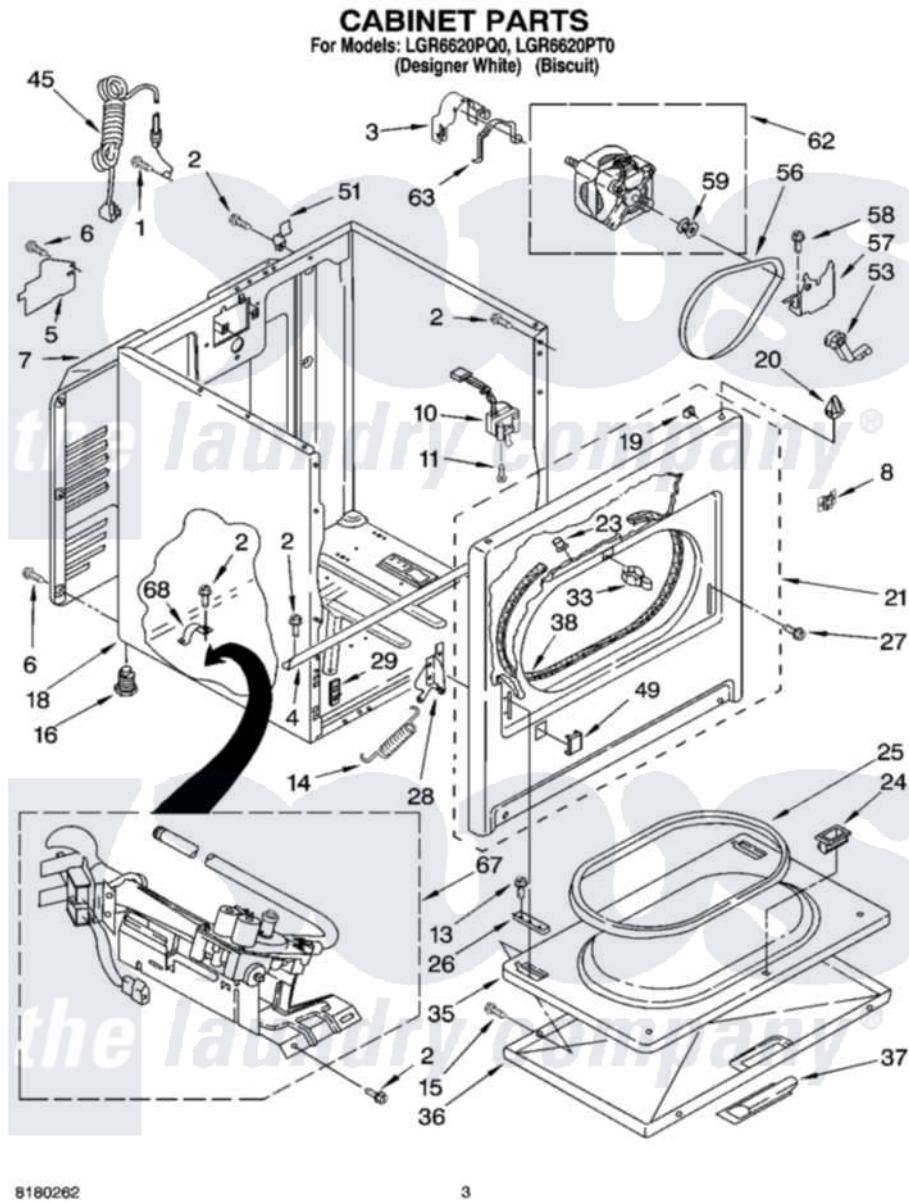

Whirlpool LGR6620PQ0 02 - CABINET PARTS

Whirlpool Residential Whirlpool LGR6620PQ0 Dryer Parts Parts Diagram 02 - CABINET PARTS
Click on the part number to view part

Item	Original Part Number	Replaced By	Status	Part Description
1	697776	4331106		Screw, No.10-32 X 7/16
2	343641	681414		Screw, 10AB X 1/2
3	3404162			Clamp, Motor
4	8541400			Bracket, Cabinet
5	3396795			Cover, Terminal Block
6	693995			Screw, Hex Head
7	3396805	280043		Panel-Rear
8	8546676	W10041960		Spring, Door
10	3406107			Door Switch Assembly
11	697773	3395530		Screw
13	694091			Trim, Side Right Hand
14	8541401	W10041960		Spring, Door
15	3357011	308685		Side Trim)
16	3392100	49621		Feet-Leveling
"	279810			Foot-Optional
18	8530603	8533643		Cabinet

"	8530606	3977306	Cabinet
19	98234		Clip, U-Bend
20	690363	18776	Lock, Front Top
21	3395197	279740	Panel
"	3977243	279890	Panel
23	685203	279220	Clip
24	3389441		Door Catch Assembly
25	3390731		Seal, Door
26	337189		Clip, Hinge
27	342043	486146	Screw
28	8066056		Hinge, Door
"	8066057		Hinge, Door
29	3394083		Clip, Front Panel
33	696144	279570	Latch
35	695737		Door, Rear
36	3393549		Door, Front
"	3977241		Door, Front
37	690270	348721	Handle
"	3977242		Handle, Door
38	3406129		Seal And Bearing Assembly
45	344020	3401402	Cord, Power
49	3394975		Plug, Front Panel
"	3394978		Plug, Front Panel
51	238088	8066217	Hinge, Top
53	691366		Idler And Pulley Assembly
56	8066065	341241	Belt
57	348780		Base, Motor
58	3400500		Bolt, 3405245 5/16-18 X 3/4
59	3394341	W10299847	Pulley-Motor
62	8538262	279827	Motor-Drive
63	660658		Clamp, Motor Mounting 343481 685441
67	8318272	W10465748	Burner-Gas
68	341029		Clamp, Pipe Door Spring