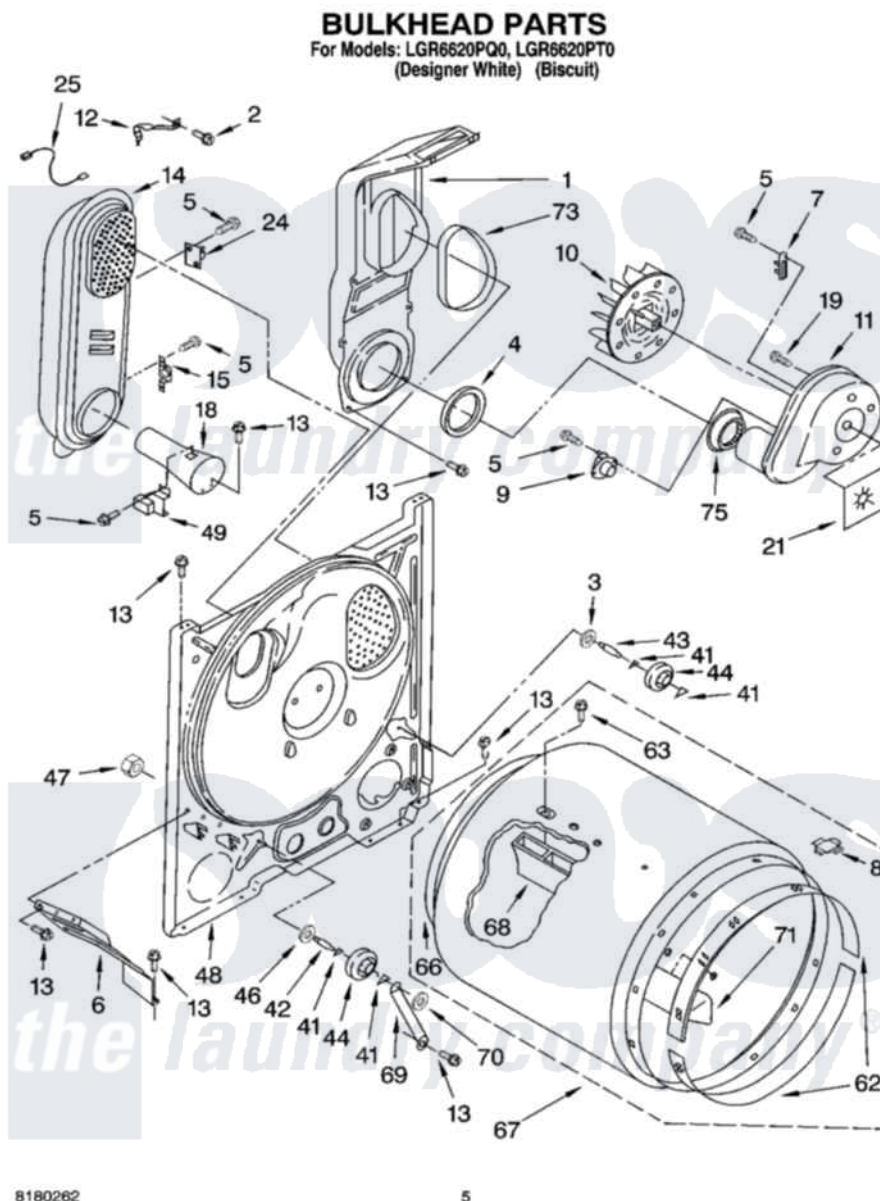

Whirlpool LGR6620PQ0 03 - BULKHEAD PARTS

Whirlpool [Residential Whirlpool LGR6620PQ0 Dryer Parts](#) Parts Diagram 03 - BULKHEAD PARTS
Click on the part number to view part

Item	Original Part Number	Replaced By	Status	Part Description
1	348368			Lint Chute Assembly
2	489463			Screw, 8-18 X 1/16
3	3388703			Washer, Support
4	347139			Seal, Lint Chute
5	90767			Screw, 8A X 3/8 HeX Washer Head Tapping
6	3406022			Bracket, Bulkhead
7	3392519			Thermal Limiter
8	8066086			Plug, Drum Hole
9	3387134			Thermostat, Internal-Bias
10	694089			Wheel, Blower
11	8557384	8577230		Housing, Blower
12	8066155			Clip, Heater Box
13	343641	681414		Screw, 10AB X 1/2
14	8530285	279980		Box
15	3403140			Thermostat, High-Limit 205F
18	8066049			Funnel, Burner Light

19	3390647	488729	Screw
21	3394196		Seal, Blower Shaft
24	280010		Kit, Thermal Cut-Off
25	3401707		Jumper, Tco-High Limit
41	690997		Washer, Thrust
42	3399506	W10359270	Shaft, Drum Roller Threads
43	3399507	W10359269	Shaft, Drum Roller Threads
44	3397588	349241T	Support
46	348197		Washer, Support
47	3359452		Nut, Lock
48	3403491	279796	Bulkhead
49	338906		Radiant, Sensor
62	692526	279441	BeaRng-Rng
63	97787	W10109200	Screw, Baffle Mounting
66	3406130	279857	Seal
67	695587		Drum Assembly
68	692490		Baffle, Drum
69	3976434		Bracket, Support Shaft
70	90296		Nut, Push On
71	3403636		Baffle, Drum
73	339956		Seal, Air Duct To Bulkhead
75	696302		Shield, Exhaust
"	N/A	Not Available	ACCESSORY PARTS
"	279948	4392065	Kit, Dryer Repair
"	346764		Kit, Hold Down
"	3404351		Accessory Parts
"	8522199		Accessory Parts
"	72017		Paint, Touch-Up
"	4392899		Paint, Touch-Up
"	350930		Paint, Pressurized Spray B
"	4392901		Paint, Pressurized Spray
"	350938		Paint, Pressurized Spray B
"	799344		Paint, Touch-Up)
"	4392900		Paint, Bulk)