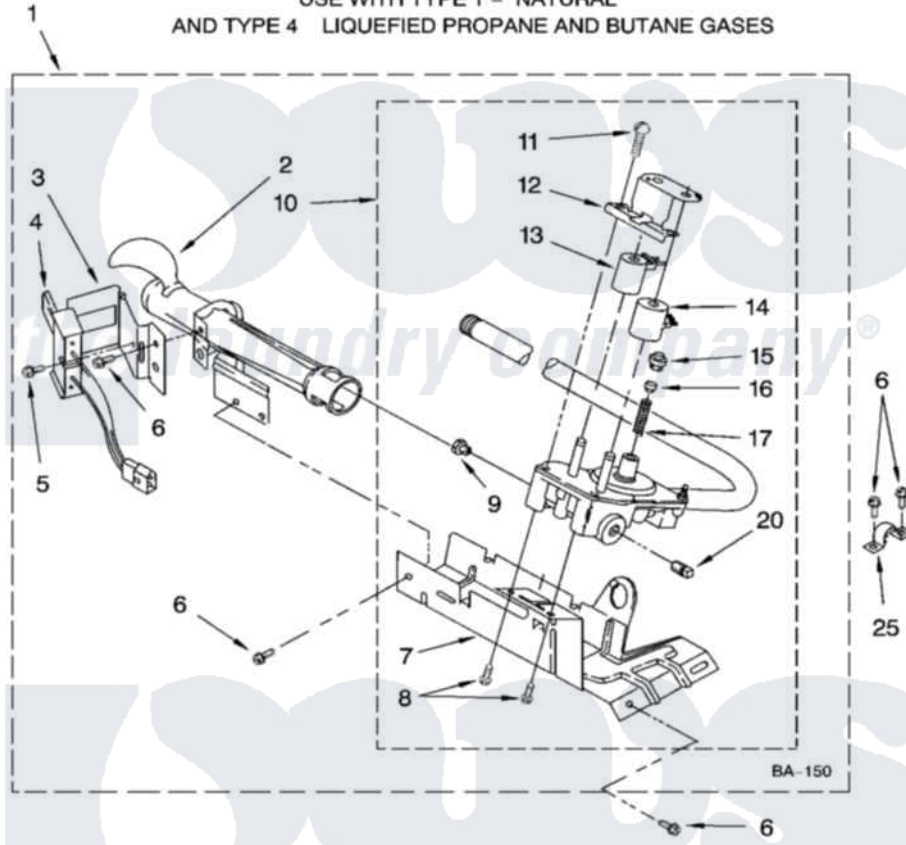

# Whirlpool LGR6620PQ0 04 - 8318272 BURNER ASSEMBLY

## 8318272 BURNER ASSEMBLY

For Models: LGR6620PQ0, LGR6620PT0  
(Designer White) (Biscuit)

USE WITH TYPE 1 - NATURAL  
AND TYPE 4 LIQUEFIED PROPANE AND BUTANE GASES

8180262

7

Whirlpool [Residential Whirlpool LGR6620PQ0 Dryer Parts](#) Parts Diagram 04 - 8318272 BURNER ASSEMBLY  
Click on the part number to view part

Item	Original Part Number	Replaced By	Status	Part Description
1	8318272	<a href="#">W10465748</a>		Burner-Gas
2	688617	<a href="#">693140</a>		Burner
3	<a href="#">694298</a>			Bracket, Ignitor
4	686590	<a href="#">279311</a>		Ignitor
5	<a href="#">3393909</a>			Screw, 8-32 X 7/8
6	343641	<a href="#">681414</a>		Screw, 10AB X 1/2
7	693986			Base, Burner
8	<a href="#">3387057</a>			Screw, 10-16 X 1/2 Orifice, Burner
9	<a href="#">234826</a>			Orifice, Burner Type 1
"	<a href="#">229742</a>			Orifice, Burner
"	<a href="#">234868</a>			Orifice, Burner
10	8318277	<a href="#">W10337269</a>		Valve-Gas
11	<a href="#">694421</a>			Screw, Bracket Mounting
12	<a href="#">694538</a>			Bracket, Shunt
13	<a href="#">694540</a>			Coil, 60 Hz
14	<a href="#">694539</a>			Coil, 60 Hz