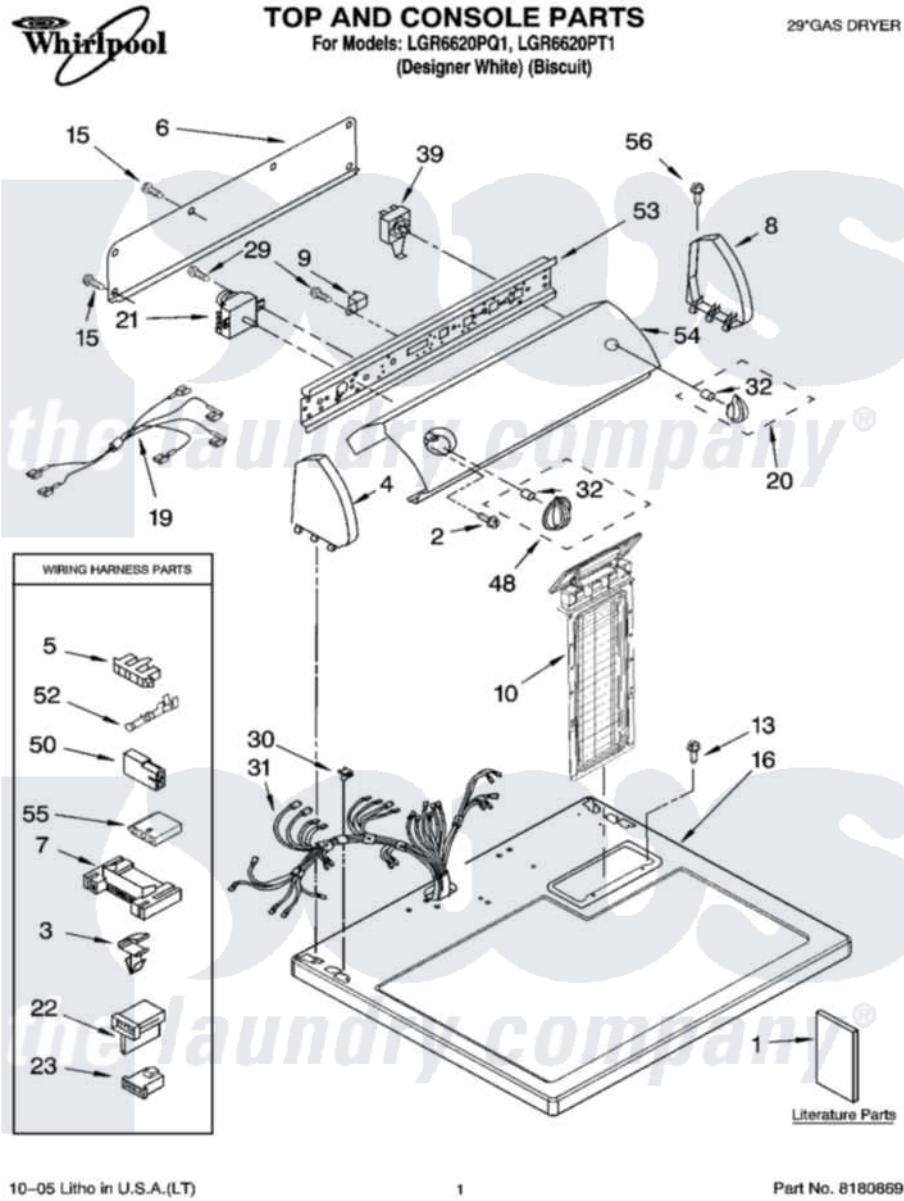

# Whirlpool LGR6620PT1 01 - TOP AND CONSOLE PARTS

10-05 Litho in U.S.A.(LT)

1

Part No. 8180659

Whirlpool Residential Whirlpool LGR6620PT1 Dryer Parts Parts Diagram 01 - TOP AND CONSOLE PARTS  
 Click on the part number to view part

"	8271362	<a href="#">279965</a>	Endcap
9	<a href="#">694419</a>		Mini-Buzzer
10	<a href="#">8557857</a>		Screen, Lint
"	<a href="#">8557858</a>		Screen, Lint
13	688983	<a href="#">487240</a>	Screw, For Mtg. Service Capacitor
15	<a href="#">693995</a>		Screw, Hex Head
16	8557930	<a href="#">8563985</a>	Top
"	8557931	<a href="#">8563986</a>	Top
19	<a href="#">8539888</a>		Jumper, Wire
20	<a href="#">8544935</a>		Knob, Control
"	<a href="#">8544936</a>		Knob, Control
21	<a href="#">3976584</a>		Timer Assembly
22	<a href="#">3403499</a>		Connector, 2-Postion
23	<a href="#">3403498</a>		Connector, 3-Position
29	8533971	<a href="#">90767</a>	Screw, 8A X 3/8 HeX Washer Head Tapping
30	<a href="#">357213</a>		Nut, Push-In
31	<a href="#">8299876</a>		Harness, Wiring
32	<a href="#">8536939</a>		Clip, Knob
39	<a href="#">8543274</a>		Switch, Push-To-Start
48	<a href="#">8544955</a>		Timer Knob Assembly
"	<a href="#">8544956</a>		Timer Knob Assembly
50	<a href="#">717252</a>		Receptacle, Terminal
52	<a href="#">94614</a>		Terminal
53	<a href="#">8271418</a>		Bracket, Control
54	<a href="#">8545966</a>		Panel, Control
"	<a href="#">8546011</a>		Panel, Control
55	<a href="#">3936144</a>		Do-It-Yourself Repair Manuals
56	<a href="#">388326</a>		Screw, 8-18 X 1.25