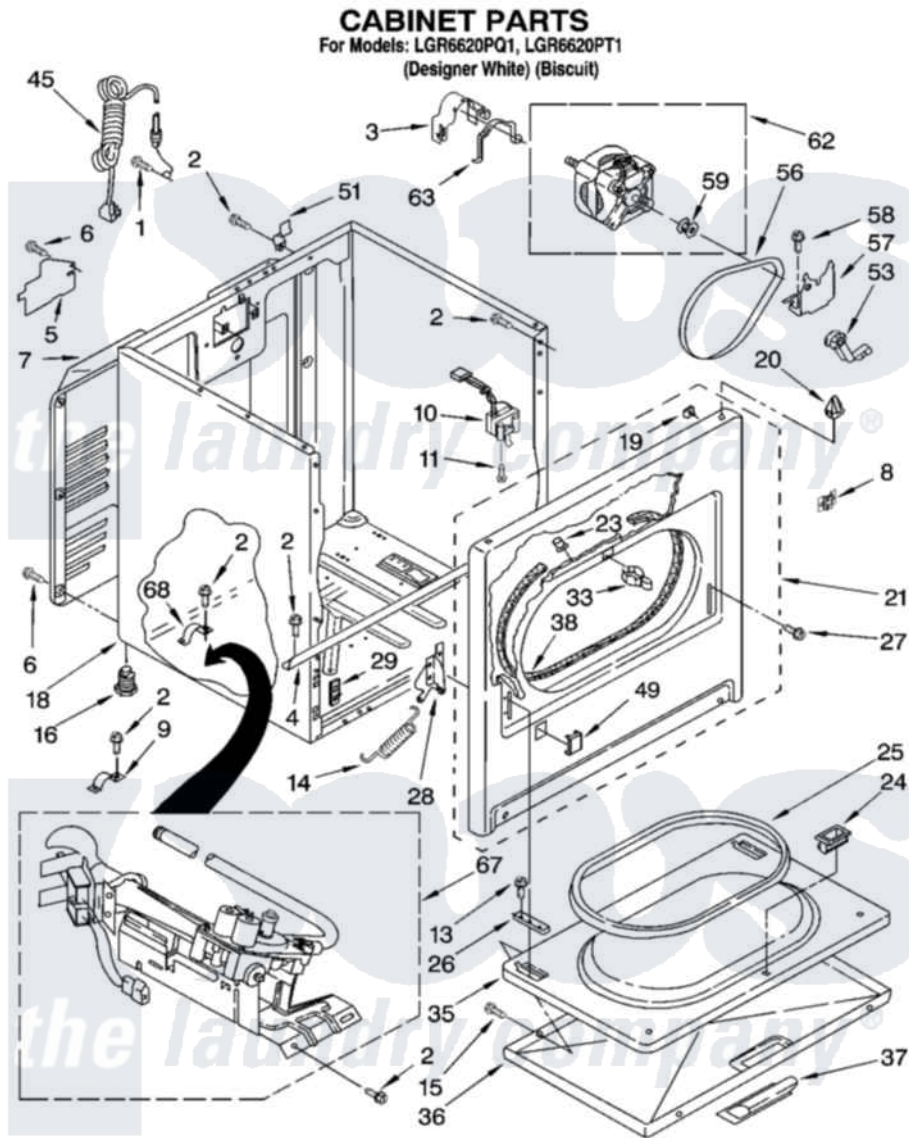

Whirlpool LGR6620PT1 02 - CABINET PARTS

8180869

3

Whirlpool [Residential Whirlpool LGR6620PT1 Dryer Parts](#) Parts Diagram 02 - CABINET PARTS
Click on the part number to view part

| Item | Original Part Number | Replaced By | Status | Part Description |
|------|-------------------------|---------------------------|--------|------------------------|
| 1 | 697776 | 4331106 | | Screw, No.10-32 X 7/16 |
| 2 | 343641 | 681414 | | Screw, 10AB X 1/2 |
| 3 | 3404162 | | | Clamp, Motor |
| 4 | 8541400 | | | Bracket, Cabinet |
| 5 | 3396795 | | | Cover, Terminal Block |
| 6 | 693995 | | | Screw, Hex Head |
| 7 | 3396805 | 280043 | | Panel-Rear |
| 8 | 8546676 | W10041960 | | Spring, Door |
| 9 | 3980175 | | | Clamp, Elbow |
| 10 | 3406109 | 3406107 | | Door Switch Assembly |
| 11 | 697773 | 3395530 | | Screw |
| 13 | 694091 | | | Trim, Side Right Hand |
| 14 | 8541401 | W10041960 | | Spring, Door |
| 15 | 3357011 | 308685 | | Side Trim) |
| 16 | 3392100 | 49621 | | Feet-Leveling |
| " | 279810 | | | Foot-Optional |