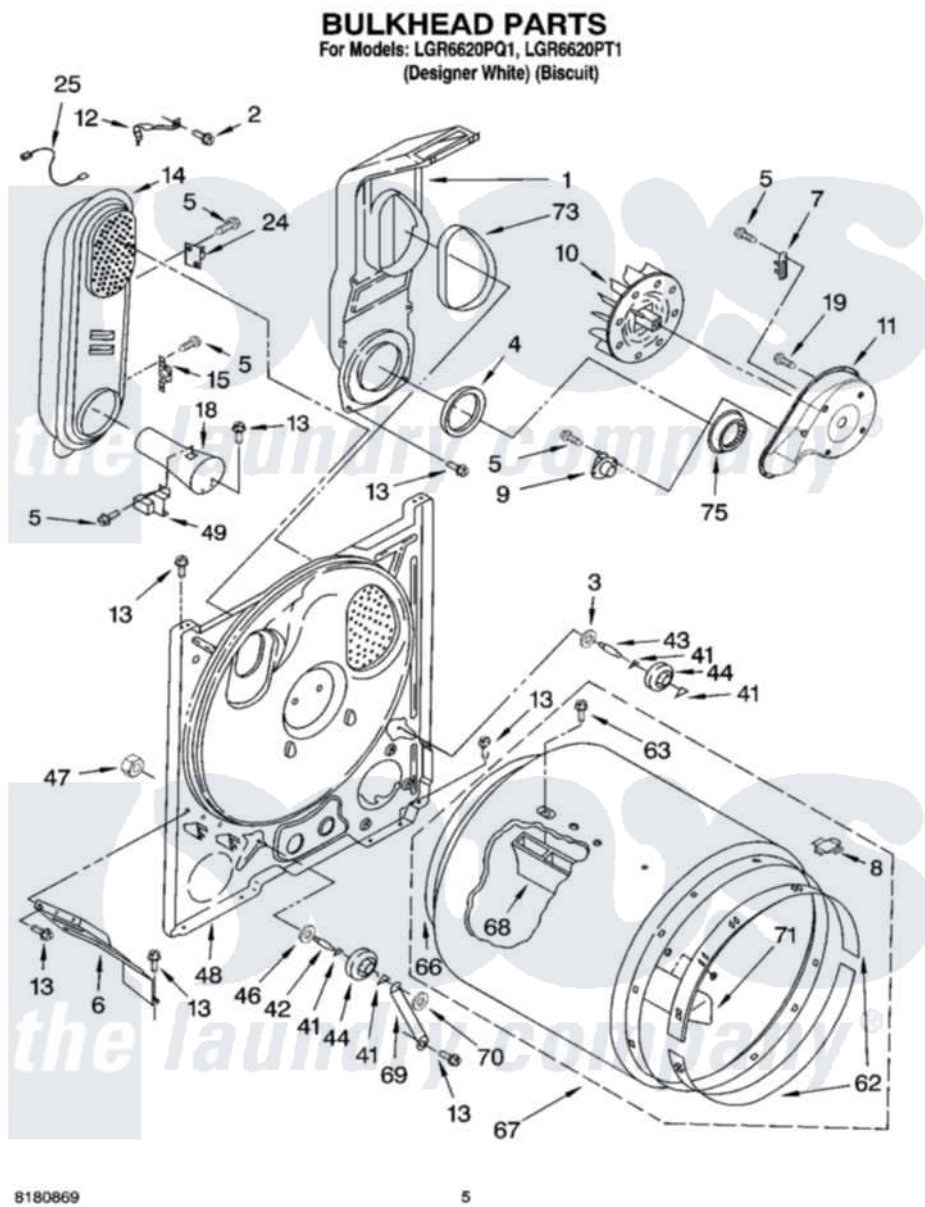

Whirlpool LGR6620PT1 03 - BULKHEAD PARTS

Whirlpool [Residential Whirlpool LGR6620PT1 Dryer Parts](#) Parts Diagram 03 - BULKHEAD PARTS
Click on the part number to view part

Item	Original Part Number	Replaced By	Status	Part Description
1	348368			Lint Chute Assembly
2	489463			Screw, 8-18 X 1/16
3	3388703			Washer, Support
4	347139			Seal, Lint Chute
5	90767			Screw, 8A X 3/8 HeX Washer Head Tapping
6	3406022			Bracket, Bulkhead
7	3392519			Thermal Limiter
8	8066086			Plug, Drum Hole
9	3387134			Thermostat, Internal-Bias
10	694089			Wheel, Blower
11	8577230			Housing, Blower
12	8066155			Clip, Heater Box
13	343641	681414		Screw, 10AB X 1/2
14	8530285	279980		Box
15	3403140			Thermostat, High-Limit 205F
18	8066049			Funnel, Burner Light

19	3390647	488729	Screw
24	280010		Kit, Thermal Cut-Off
25	3401707		Jumper, Tco-High Limit
41	690997		Washer, Thrust
42	3399506	W10359270	Shaft, Drum Roller Threads
43	3399507	W10359269	Shaft, Drum Roller Threads
44	3397590	349241T	Support
46	348197		Washer, Support
47	3359452		Nut, Lock
48	3403491	279796	Bulkhead
49	338906		Radiant, Sensor
62	692526	279441	BeaRng-Rng
63	97787	W10109200	Screw, Baffle Mounting
66	3406130	279857	Seal
67	695587		Drum Assembly
68	692490		Baffle, Drum
69	3976434		Bracket, Support Shaft
70	90296		Nut, Push On
71	3403636		Baffle, Drum
73	339956		Seal, Air Duct To Bulkhead
75	696302		Shield, Exhaust