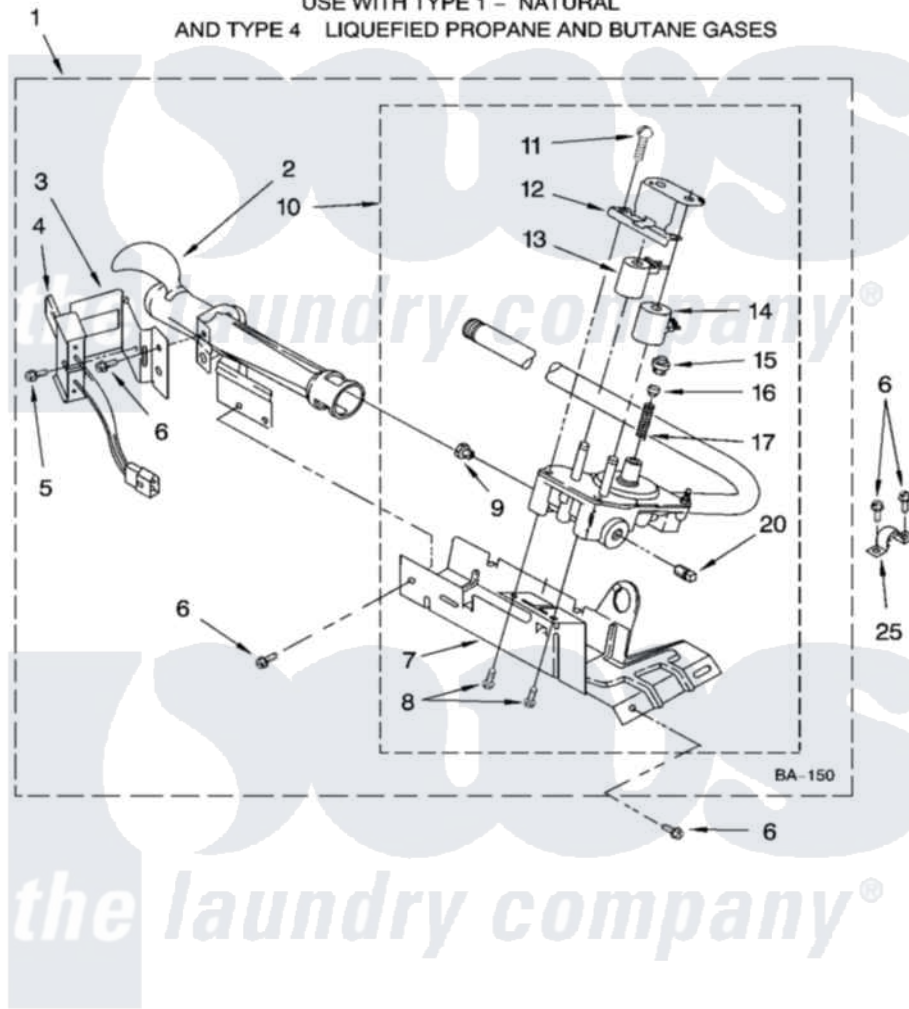

Whirlpool LGR6620PT1 04 - 8318272 BURNER ASSEMBLY, OPTIONAL PARTS (NOT INCLUDED)

8318272 BURNER ASSEMBLY

For Models: LGR6620PQ1, LGR6620PT1

(Designer White) (Biscuit)

USE WITH TYPE 1 - NATURAL

AND TYPE 4 LIQUEFIED PROPANE AND BUTANE GASES

8180869

7

Whirlpool Residential Whirlpool LGR6620PT1 Dryer Parts Parts Diagram 04 - 8318272 BURNER ASSEMBLY, OPTIONAL PARTS (NOT INCLUDED).
Click on the part number to view part

Item	Original Part Number	Replaced By	Status	Part Description
1	8318272	W10465748		Burner-Gas
2	688617	693140		Burner
3	694298			Bracket, Ignitor
4	686590	279311		Ignitor
5	3393909			Screw, 8-32 X 7/8
6	343641	681414		Screw, 10AB X 1/2
7	693986			Base, Burner
8	3387057			Screw, 10-16 X 1/2 Orifice, Burner
9	234826			Orifice, Burner Type 1
"	229742			Orifice, Burner
"	234868			Orifice, Burner
10	8318277	W10337269		Valve-Gas
11	694421			Screw, Bracket Mounting
12	694538			Bracket, Shunt