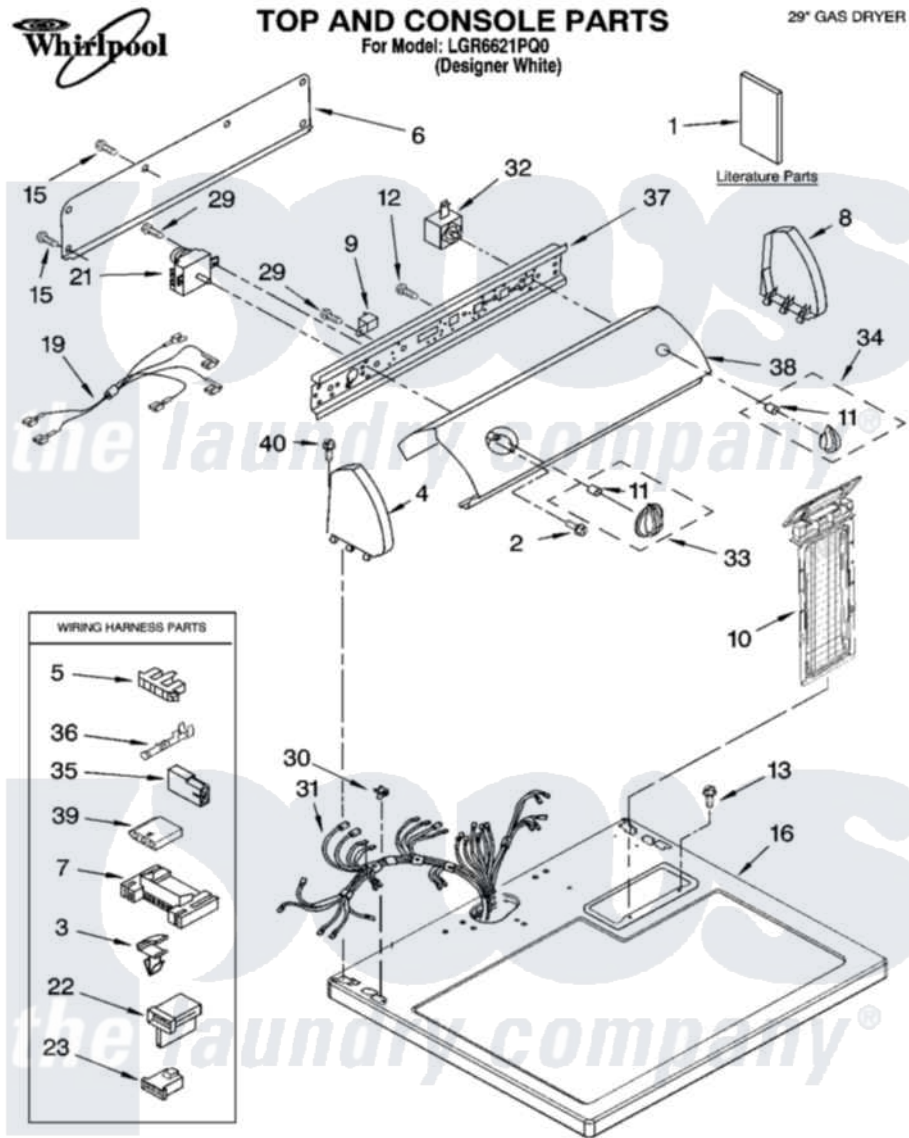

Whirlpool LGR6621PQ0 01 - TOP AND CONSOLE PARTS

5-04 Lith0 in U.S.A. (djc)

1

Part No. 8180449

Whirlpool Residential Whirlpool LGR6621PQ0 Dryer Parts Parts Diagram 01 - TOP AND CONSOLE PARTS
 Click on the part number to view part

Item	Original Part Number	Replaced By	Status	Part Description
1	8562582		Not Available	Instructions, Installation
"	8522243		Not Available	Use And Care Guide
"	8528187			Wiring Diagram
"	8533770		Not Available	Sheet, Cycle Feature
"	N/A		Not Available	Following May Be Purchased DO-IT-YOURSELF REPAIR MANUALS
"	677818		Not Available	Manual, Do-It- Yourself Repair (Dryer)
2	8533951	3400859		Screw, Grounding
3	3394427			Clip-Harness
4	8271365	279962		Endcap
5	3397269			Connector, Timer
6	8274261			Do-It-Yourself Repair Manuals
7	3395683			Receptacle, Multi-Terminal
8	8271359	279962		Endcap
9	694419			Mini-Buzzer

10	8557857		Screen, Lint
11	8536939		Clip, Knob
12	8533971	90767	Screw, 8A X 3/8 HeX Washer Head Tapping
13	688983	487240	Screw, For Mtg. Service Capacitor
15	693995		Screw, Hex Head
16	8557930	8563985	Top
19	8539888		Jumper, Wire
21	3976584		Timer Assembly
22	3403499		Connector, 2-Position
23	3403498		Connector, 3-Position
29	3390646	W10139210	Screw, 8-18 X 5/16
30	357213		Nut, Push-In
31	8299877		Harness, Wiring
32	3404233		Switch, Push-To-Start
33	8544955		Timer Knob Assembly
34	8544935		Knob, Control
35	717252		Receptacle, Terminal
36	94614		Terminal
37	8271418		Bracket, Control
38	8545983		Panel, Control
39	3936144		Do-It-Yourself Repair Manuals
40	388326		Screw, 8-18 X 1.25
"	N/A	Not Available	ACCESSORY PARTS
"	279948	4392065	Kit, Dryer Repair
"	346764		Kit, Hold Down
"	8522199		Accessory Parts
"	3404351		Accessory Parts
"	72017		Paint, Touch-Up
"	350930		Paint, Pressurized Spray B
"	350938		Paint, Pressurized Spray B
"	799344		Paint, Touch-Up)