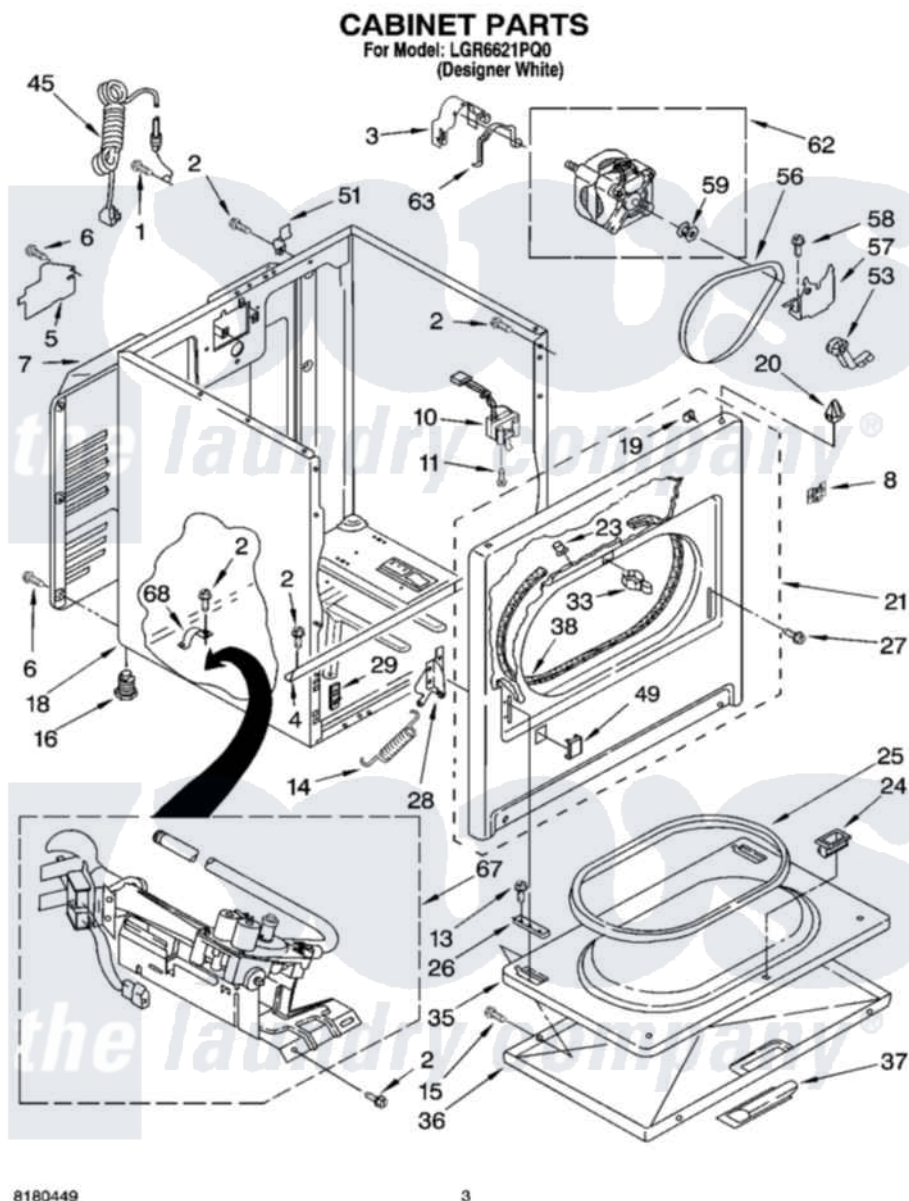

# Whirlpool LGR6621PQ0 02 - CABINET PARTS

Whirlpool Residential Whirlpool LGR6621PQ0 Dryer Parts Parts Diagram 02 - CABINET PARTS  
Click on the part number to view part

Item	Original Part Number	Replaced By	Status	Part Description
1	697776	<a href="#">4331106</a>		Screw, No.10-32 X 7/16
2	343641	<a href="#">681414</a>		Screw, 10AB X 1/2
3	<a href="#">3404162</a>			Clamp, Motor
4	<a href="#">8541400</a>			Bracket, Cabinet
5	<a href="#">3396795</a>			Cover, Terminal Block
6	<a href="#">693995</a>			Screw, Hex Head
7	3396805	<a href="#">280043</a>		Panel-Rear
8	8546676	<a href="#">W10041960</a>		Spring, Door
10	<a href="#">3406107</a>			Door Switch Assembly
11	697773	<a href="#">3395530</a>		Screw
13	<a href="#">694091</a>			Trim, Side Right Hand
14	8541401	<a href="#">W10041960</a>		Spring, Door
15	3357011	<a href="#">308685</a>		Side Trim )
16	3392100	<a href="#">49621</a>		Feet-Leveling
"	<a href="#">279810</a>			Foot-Optional
18	8530603	<a href="#">8533643</a>		Cabinet