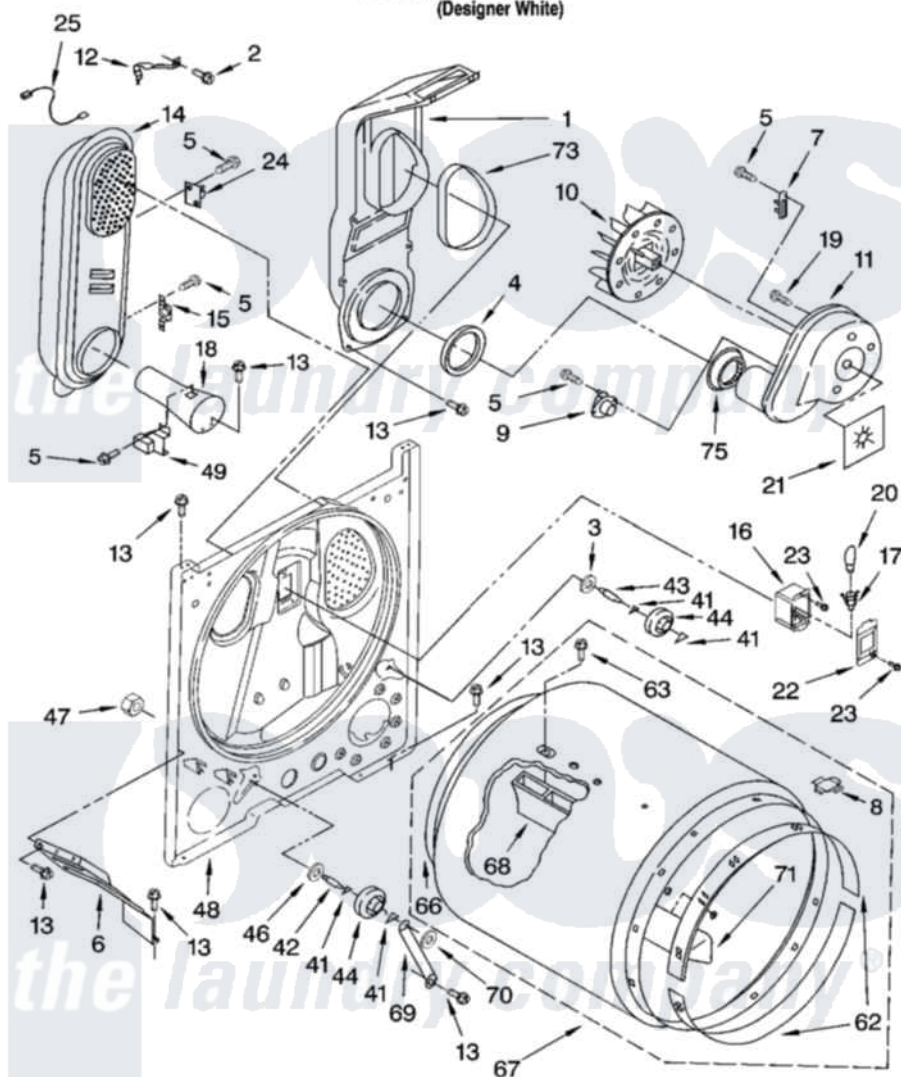

## BULKHEAD PARTS

For Model: LGR6621PQ0  
(Designer White)

8180449

5

Whirlpool [Residential Whirlpool LGR6621PQ0 Dryer Parts](#) Parts Diagram 03 - BULKHEAD PARTS  
Click on the part number to view part

Item	Original Part Number	Replaced By	Status	Part Description
1	<a href="#">348368</a>			Lint Chute Assembly
2	<a href="#">489463</a>			Screw, 8-18 X 1/16
3	<a href="#">3388703</a>			Washer, Support
4	<a href="#">347139</a>			Seal, Lint Chute
5	<a href="#">90767</a>			Screw, 8A X 3/8 HeX Washer Head Tapping
6	<a href="#">3406022</a>			Bracket, Bulkhead
7	<a href="#">3392519</a>			Thermal Limiter
8	<a href="#">8066086</a>			Plug, Drum Hole
9	<a href="#">3387134</a>			Thermostat, Internal-Bias
10	<a href="#">694089</a>			Wheel, Blower
11	8557384	<a href="#">8577230</a>		Housing, Blower
12	<a href="#">8066155</a>			Clip, Heater Box
13	343641	<a href="#">681414</a>		Screw, 10AB X 1/2
14	8530285	<a href="#">279980</a>		Box
15	<a href="#">3403140</a>			Thermostat, High-Limit 205F
16	<a href="#">3977373</a>			Bracket, Drum Light