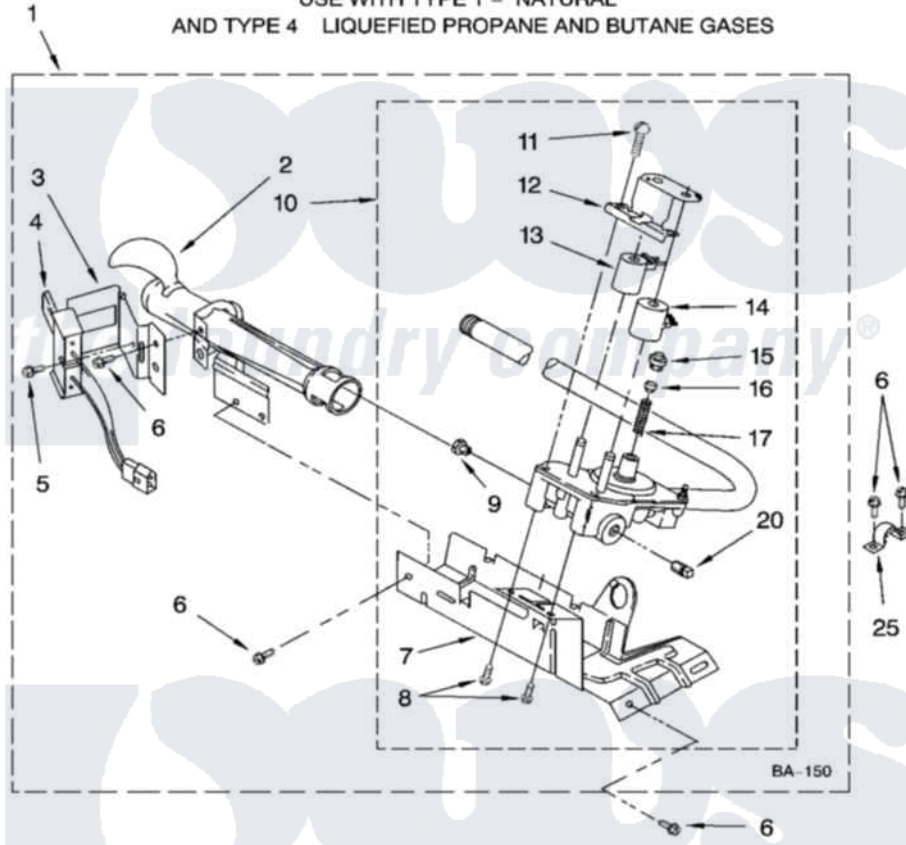

Whirlpool LGR6621PQ0 04 - 8318272 BURNER ASSEMBLY

8318272 BURNER ASSEMBLY

For Model: LGR6621PQ0
(Designer White)

USE WITH TYPE 1 - NATURAL
AND TYPE 4 LIQUEFIED PROPANE AND BUTANE GASES

8180449

7

Whirlpool [Residential Whirlpool LGR6621PQ0 Dryer Parts](#) Parts Diagram 04 - 8318272 BURNER ASSEMBLY
Click on the part number to view part

Item	Original Part Number	Replaced By	Status	Part Description
1	8318272	W10465748		Burner-Gas
2	688617	693140		Burner
3	694298			Bracket, Ignitor
4	686590	279311		Ignitor
5	3393909			Screw, 8-32 X 7/8
6	343641	681414		Screw, 10AB X 1/2
7	693986			Base, Burner
8	3387057			Screw, 10-16 X 1/2 Orifice, Burner
9	234826			Orifice, Burner Type 1
"	229742			Orifice, Burner
"	234868			Orifice, Burner
10	8318277	W10337269		Valve-Gas
11	694421			Screw, Bracket Mounting
12	694538			Bracket, Shunt
13	694540			Coil, 60 Hz
14	694539			Coil, 60 Hz

15	694424		Leak, Limiter
16	694423		Screw, Regulator Adjustment
17	694422		Spring, Regulator
20	239822	W10295523	Plug, Pipe
25	341029		Clamp, Pipe Door Spring
"	694572	49572A	Conversion Kit To Type L.p.g.f
"	N/A		Not Available