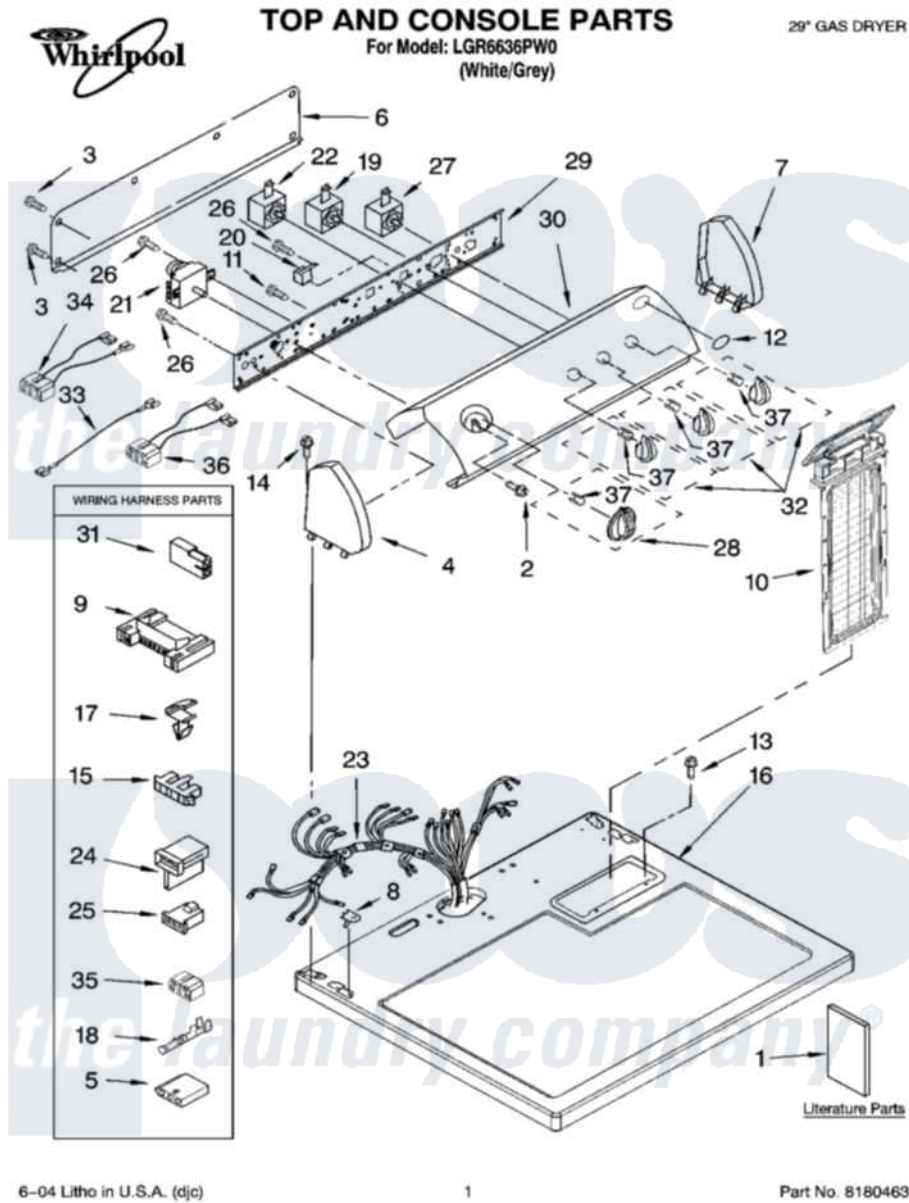

Whirlpool LGR6636PW0 01 - TOP AND CONSOLE PARTS

Whirlpool Residential Whirlpool LGR6636PW0 Dryer Parts Parts Diagram 01 - TOP AND CONSOLE PARTS
Click on the part number to view part

Item	Original Part Number	Replaced By	Status	Part Description
1	8522243		Not Available	Use And Care Guide
"	8562582		Not Available	Instructions, Installation
"	8533770		Not Available	Sheet, Cycle Feature
"	3979703		Not Available	Wiring Diagram
"	N/A		Not Available	Following May Be Purchased
"	N/A		Not Available	DO-IT-YOURSELF REPAIR MANUALS
"	677818		Not Available	Manual, Do-It- Yourself Repair (Dryer)
2	8533951	3400859		Screw, Grounding
3	693995			Screw, Hex Head
4	8271365	279962		Endcap
5	3936144			Do-It-Yourself Repair Manuals
6	8274261			Do-It-Yourself Repair Manuals
7	8271359	279962		Endcap
8	357213			Nut, Push-In
9	3395683			Receptacle, Multi-Terminal

10	8557857		Screen, Lint
11	8533971	90767	Screw, 8A X 3/8 HeX Washer Head Tapping
12	3400985		Medallion
13	688983	487240	Screw, For Mtg. Service Capacitor
14	388326		Screw, 8-18 X 1.25
15	3397269		Connector, Timer
16	8557930	8563985	Top
17	3394427		Clip-Harness
18	94614		Terminal
19	3405156		Switch, Rotary
20	694419		Mini-Buzzer
21	8299766		Timer Assembly
22	3399639		Switch, Rotary Temperature
23	8299879		Harness, Wiring
24	3403499		Connector, 2-Postion
25	3403498		Connector, 3-Position
26	3390646	W10139210	Screw, 8-18 X 5/16
27	3398095		Switch, Push-To-Start
28	8544957		Timer Knob Assembly
29	8544895		Bracket, Control
30	8545967		Panel, Control
31	717252		Receptacle, Terminal
32	8544937		Knob, Control
33	3401684		Jumper, Wire
34	3397695		Wire, Jumper
35	3347243		Block, Disconnect
36	3396029	8539893	Wire, Jumper
37	8536939		Clip, Knob
"	N/A	Not Available	ACCESSORY PARTS
"	279948	4392065	Kit, Dryer Repair
"	346764		Kit, Hold Down
"	8522199		Accessory Parts
"	72017		Paint, Touch-Up
"	350930		Paint, Pressurized Spray B
"	350938		Paint, Pressurized Spray B
"	799344		Paint, Touch-Up)