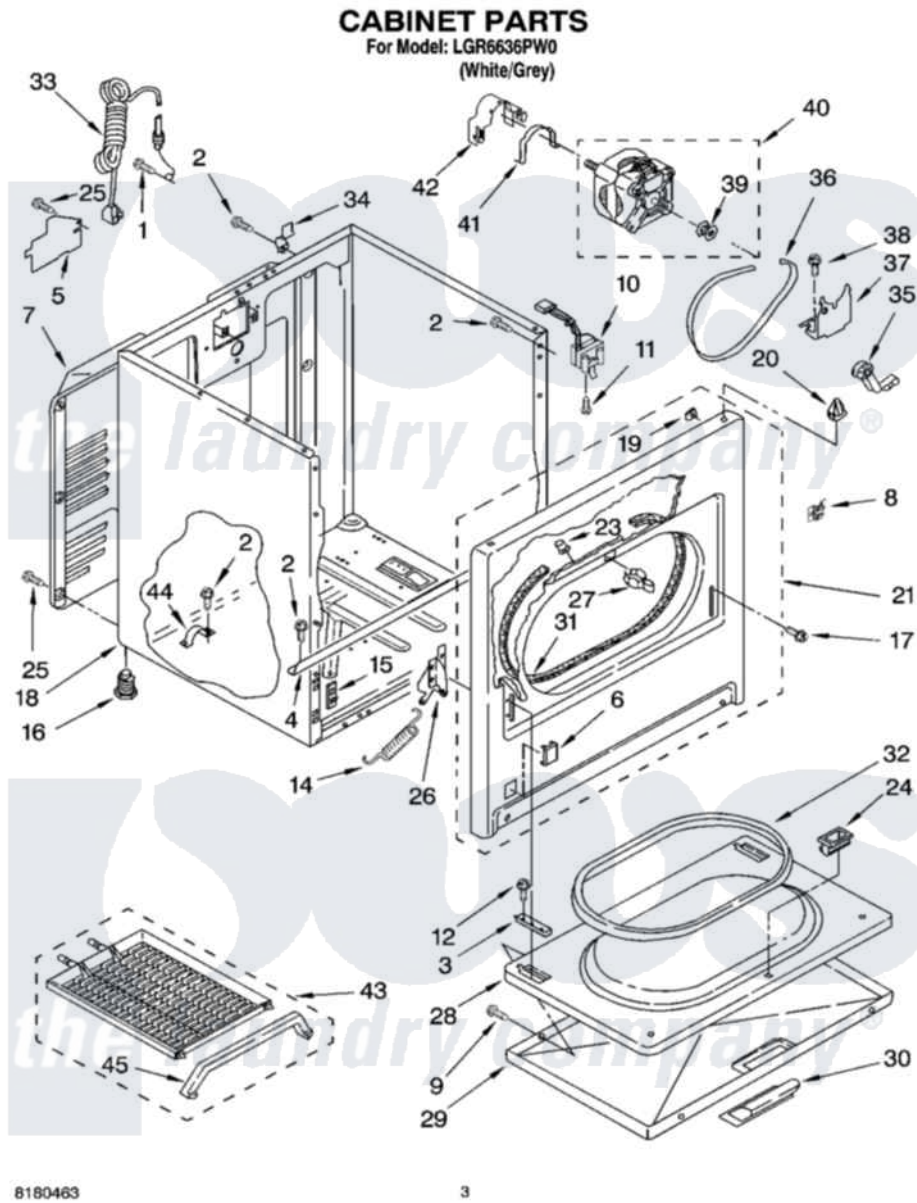

# Whirlpool LGR6636PW0 02 - CABINET PARTS

Whirlpool [Residential Whirlpool LGR6636PW0 Dryer Parts](#) Parts Diagram 02 - CABINET PARTS  
Click on the part number to view part

Item	Original Part Number	Replaced By	Status	Part Description
1	697776	<a href="#">4331106</a>		Screw, No.10-32 X 7/16
2	343641	<a href="#">681414</a>		Screw, 10AB X 1/2
3	<a href="#">337189</a>			Clip, Hinge
4	<a href="#">8541400</a>			Bracket, Cabinet
5	<a href="#">3396795</a>			Cover, Terminal Block
6	<a href="#">3394975</a>			Plug, Front Panel
7	3396805	<a href="#">280043</a>		Panel-Rear
8	8546676	<a href="#">W10041960</a>		Spring, Door
9	<a href="#">694091</a>			Trim, Side Right Hand
10	<a href="#">3406107</a>			Door Switch Assembly
11	697773	<a href="#">3395530</a>		Screw
12	3357011	<a href="#">308685</a>		Side Trim )
14	8541401	<a href="#">W10041960</a>		Spring, Door
15	<a href="#">3394083</a>			Clip, Front Panel
16	3392100	<a href="#">49621</a>		Feet-Leveling
"	<a href="#">279810</a>			Foot-Optional