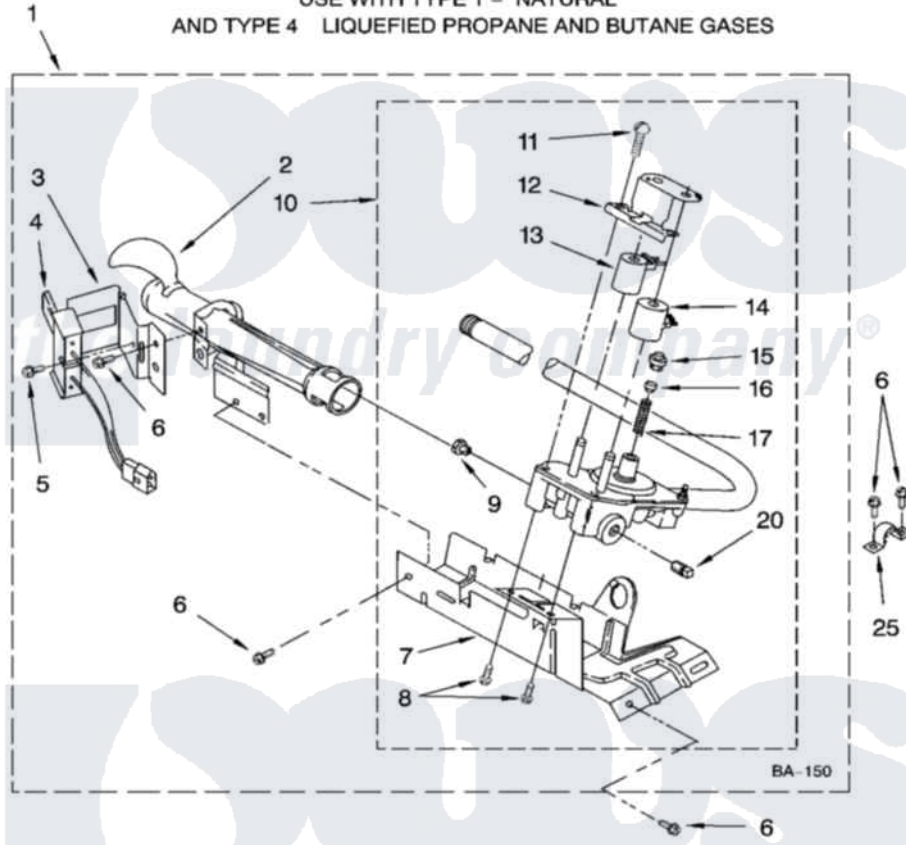

Whirlpool LGR6636PW0 03 - 8318272 BURNER ASSEMBLY

8318272 BURNER ASSEMBLY

For Model: LGR6636PW0

(White/Grey)

USE WITH TYPE 1 - NATURAL
AND TYPE 4 LIQUEFIED PROPANE AND BUTANE GASES

8180463

5

Whirlpool [Residential Whirlpool LGR6636PW0 Dryer Parts](#) Parts Diagram 03 - 8318272 BURNER ASSEMBLY
Click on the part number to view part

Item	Original Part Number	Replaced By	Status	Part Description
1	8318272	W10465748		Burner-Gas
2	688617	693140		Burner
3	694298			Bracket, Ignitor
4	686590	279311		Ignitor
5	3393909			Screw, 8-32 X 7/8
6	343641	681414		Screw, 10AB X 1/2
7	693986			Base, Burner
8	3387057			Screw, 10-16 X 1/2 Orifice, Burner
9	234826			Orifice, Burner Type 1
"	229742			Orifice, Burner
"	234868			Orifice, Burner
10	8318277	W10337269		Valve-Gas
11	694421			Screw, Bracket Mounting
12	694538			Bracket, Shunt
13	694540			Coil, 60 Hz
14	694539			Coil, 60 Hz

15	694424		Leak, Limiter
16	694423		Screw, Regulator Adjustment
17	694422		Spring, Regulator
20	239822	W10295523	Plug, Pipe
25	341029		Clamp, Pipe Door Spring
"	694572	49572A	Conversion Kit To Type L.p.g.f
"	N/A		Not Available