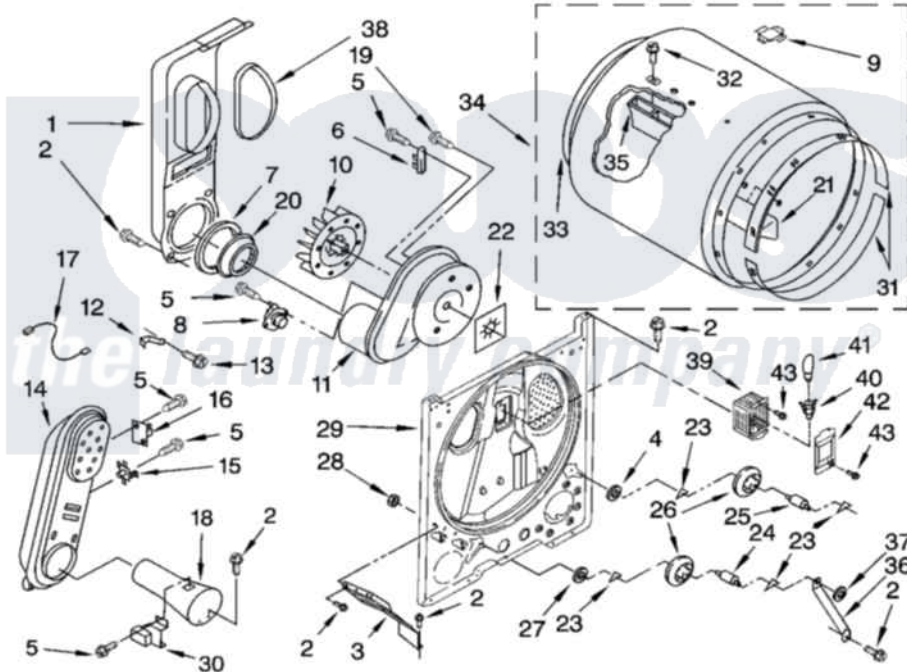

Whirlpool LGR6636PW0 04 - BULKHEAD PARTS

BULKHEAD PARTS

For Model: LGR6636PW0
(White/Grey)

8180463

7

Whirlpool [Residential Whirlpool LGR6636PW0 Dryer Parts](#) Parts Diagram 04 - BULKHEAD PARTS
Click on the part number to view part

Item	Original Part Number	Replaced By	Status	Part Description
1	348368			Lint Chute Assembly
2	343641	681414		Screw, 10AB X 1/2
3	3406022			Bracket, Bulkhead
4	3388703			Washer, Support
5	90767			Screw, 8A X 3/8 HeX Washer Head Tapping
6	3392519			Thermal Limiter
7	347139			Seal, Lint Chute
8	3387134			Thermostat, Internal-Bias
9	8066086			Plug, Drum Hole
10	694089			Wheel, Blower
11	8557384	8577230		Housing, Blower
12	3398161			CLIP
13	489463			Screw, 8-18 X 1/16
14	8530285	279980		Box
15	3403140			Thermostat, High-Limit 205F
16	280010			Kit, Thermal Cut-Off

17	3401707		Jumper, Tco-High Limit
18	8066049		Funnel, Burner Light
19	3390647	488729	Screw
20	696302		Shield, Exhaust
21	3403636		Baffle, Drum
22	3394196		Seal, Blower Shaft
23	690997		Washer, Thrust
24	3399506	W10359270	Shaft, Drum Roller Threads
25	3399507	W10359269	Shaft, Drum Roller Threads
26	3397588	349241T	Support
27	348197		Washer, Support
28	3359452		Nut, Lock
29	3403413		Bulkhead
30	338906		Radiant, Sensor
31	692526	279441	BeaRng-Rng
32	97787	W10109200	Screw, Baffle Mounting
33	3406130	279857	Seal
34	695587		Drum Assembly
35	692490		Baffle, Drum
36	3976434		Bracket, Support Shaft
37	90296		Nut, Push On
38	339956		Seal, Air Duct To Bulkhead
39	3977373		Bracket, Drum Light
40	3403634	W10136369	Socket, Drum Light Assembly
41	3406124	22002263	Lamp
42	3402841	8532165	Lens, Drum Light
43	487909	488729	Screw