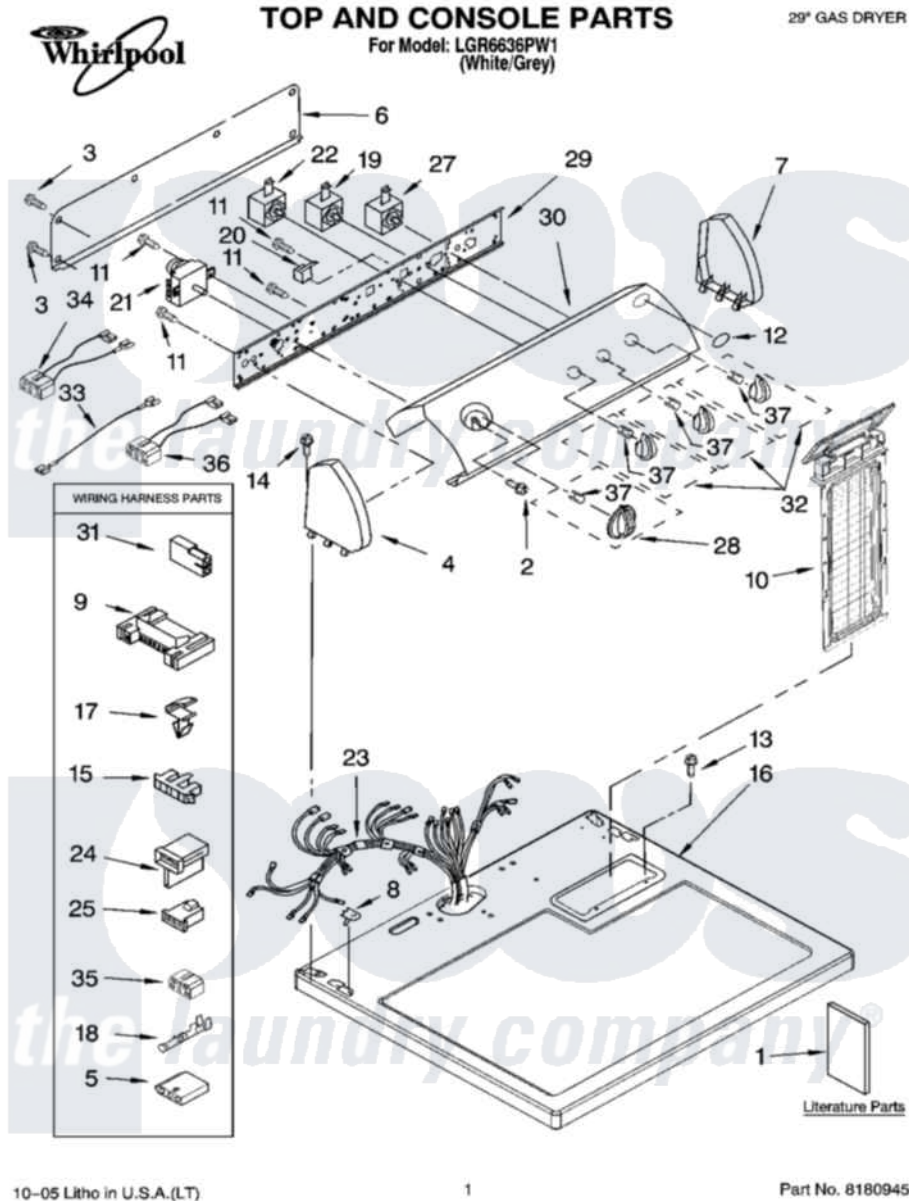

Whirlpool LGR6636PW1 01 - TOP AND CONSOLE PARTS

Whirlpool Residential Whirlpool LGR6636PW1 Dryer Parts Parts Diagram 01 - TOP AND CONSOLE PARTS
 Click on the part number to view part

Item	Original Part Number	Replaced By	Status	Part Description
1	8578183		Not Available	Use And Care Guide
"	8562582		Not Available	Instructions, Installation
"	8533770		Not Available	Sheet, Cycle Feature
"	3979703		Not Available	Wiring Diagram
"	N/A		Not Available	Following May Be Purchased
"	N/A		Not Available	DO-IT-YOURSELF REPAIR MANUALS
"	677818		Not Available	Manual, Do-It- Yourself Repair (Dryer)
2	8533951	3400859		Screw, Grounding
3	693995			Screw, Hex Head
4	8271365	279962		Endcap
5	3936144			Do-It-Yourself Repair Manuals
6	8274261			Do-It-Yourself Repair Manuals
7	8271359	279962		Endcap
8	357213			Nut, Push-In
9	3395683			Receptacle, Multi-Terminal

10	8557857		Screen, Lint
11	8533971	90767	Screw, 8A X 3/8 HeX Washer Head Tapping
12	3400985		Medallion
13	688983	487240	Screw, For Mtg. Service Capacitor
14	388326		Screw, 8-18 X 1.25
15	3397269		Connector, Timer
16	8557930	8563985	Top
17	3394427		Clip-Harness
18	94614		Terminal
19	3405156		Switch, Rotary
20	694419		Mini-Buzzer
21	8299766		Timer Assembly
22	3399639		Switch, Rotary Temperature
23	8299879		Harness, Wiring
24	3403499		Connector, 2-Postion
25	3403498		Connector, 3-Position
27	3398095		Switch, Push-To-Start
28	8544957		Timer Knob Assembly
29	8544895		Bracket, Control
30	8545967		Panel, Control
31	717252		Receptacle, Terminal
32	8544937		Knob, Control
33	3401684		Jumper, Wire
34	3397695		Wire, Jumper
35	3347243		Block, Disconnect
36	3396029	8539893	Wire, Jumper
37	8536939		Clip, Knob