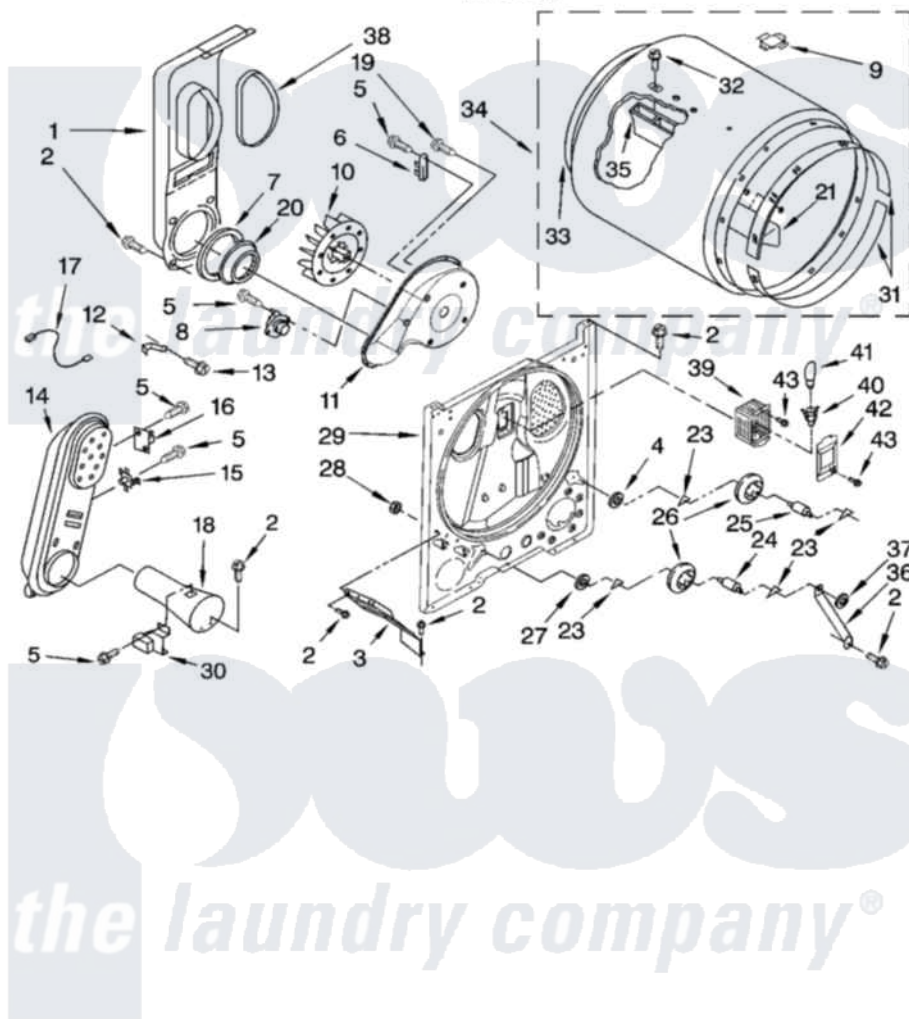

Whirlpool LGR6636PW1 04 - BULKHEAD PARTS, OPTIONAL PARTS (NOT INCLUDED)

BULKHEAD PARTS

For Model: LGR6636PW1
(White/Grey)

8180945

7

Whirlpool [Residential Whirlpool LGR6636PW1 Dryer Parts](#) Parts Diagram 04 - BULKHEAD PARTS, OPTIONAL PARTS (NOT INCLUDED)

[Click on the part number to view part](#)

Item	Original Part Number	Replaced By	Status	Part Description
1	348368			Lint Chute Assembly
2	343641	681414		Screw, 10AB X 1/2
3	3406022			Bracket, Bulkhead
4	3388703			Washer, Support
5	90767			Screw, 8A X 3/8 HeX Washer Head Tapping
6	3392519			Thermal Limiter
7	347139			Seal, Lint Chute
8	3387134			Thermostat, Internal-Bias
9	8066086			Plug, Drum Hole
10	694089			Wheel, Blower
11	8577230			Housing, Blower
12	3398161			CLIP
13	489463			Screw, 8-18 X 1/16
14	8530285	279980		Box

15	3403140		Thermostat, High-Limit 205F
16	280010		Kit, Thermal Cut-Off
17	3401707		Jumper, Tco-High Limit
18	8066049		Funnel, Burner Light
19	3390647	488729	Screw
20	696302		Shield, Exhaust
21	3403636		Baffle, Drum
23	690997		Washer, Thrust
24	3399506	W10359270	Shaft, Drum Roller Threads
25	3399507	W10359269	Shaft, Drum Roller Threads
26	3397590	349241T	Support
27	348197		Washer, Support
28	3359452		Nut, Lock
29	3403413		Bulkhead
30	338906		Radiant, Sensor
31	692526	279441	BeaRng-Rng
32	97787	W10109200	Screw, Baffle Mounting
33	3406130	279857	Seal
34	695587		Drum Assembly
35	692490		Baffle, Drum
36	3976434		Bracket, Support Shaft
37	90296		Nut, Push On
38	339956		Seal, Air Duct To Bulkhead
39	3977373		Bracket, Drum Light
40	3403634	W10136369	Socket, Drum Light Assembly
41	3406124	22002263	Lamp
42	3402841	8532165	Lens, Drum Light
43	487909	488729	Screw
	N/A	Not Available	ACCESSORY PARTS
"	279948	4392065	Kit, Dryer Repair
"	346764		Kit, Hold Down
"	8522199		Accessory Parts
"	72017		Paint, Touch-Up
"	350930		Paint, Pressurized Spray B
"	350938		Paint, Pressurized Spray B
"	799344		Paint, Touch-Up)