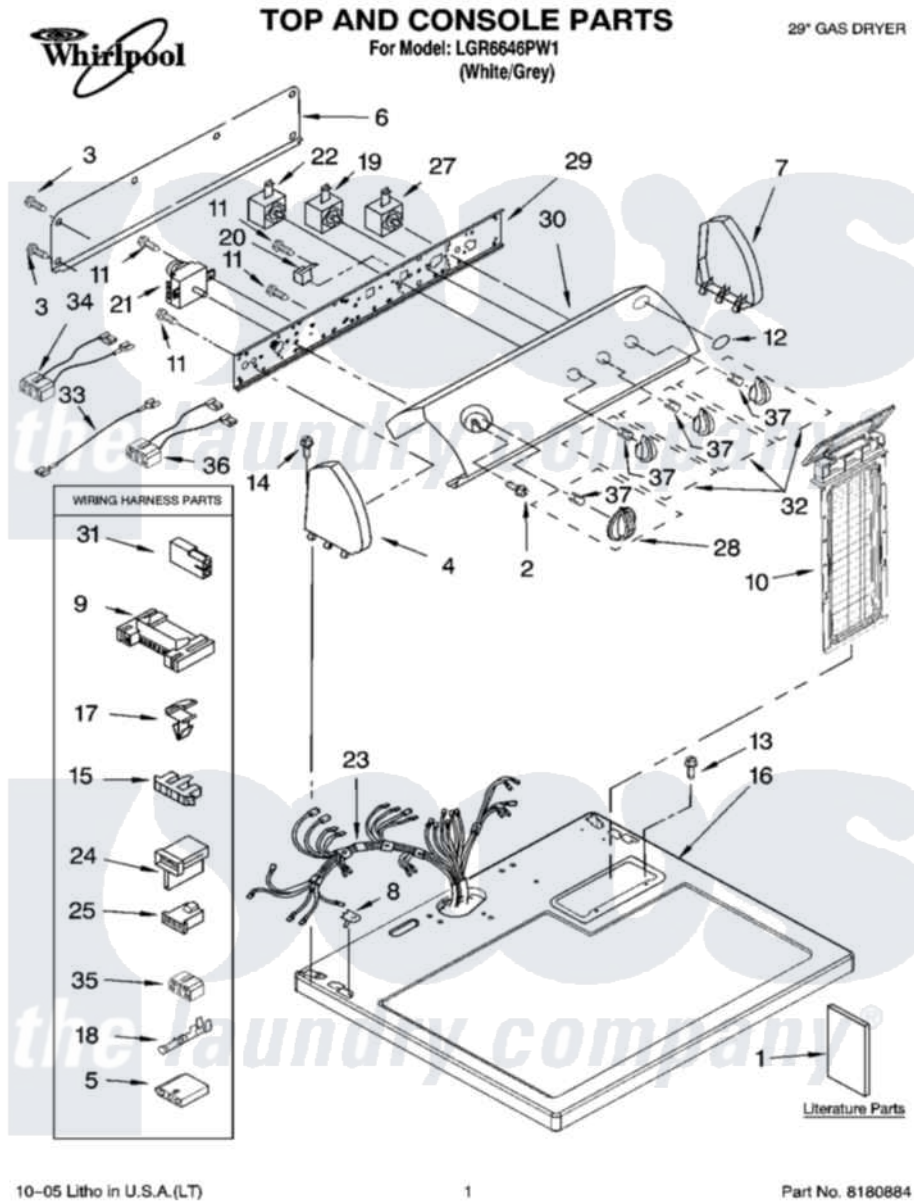

Whirlpool LGR6646PW1 01 - TOP AND CONSOLE PARTS

10-05 Litho in U.S.A.(LT)

1

Part No. 8180884

Whirlpool Residential Whirlpool LGR6646PW1 Dryer Parts Parts Diagram 01 - TOP AND CONSOLE PARTS

[Click on the part number to view part](#)

Item	Original Part Number	Replaced By	Status	Part Description
1	8578183		Not Available	Use And Care Guide
"	8562582		Not Available	Instructions, Installation
"	8533770		Not Available	Sheet, Cycle Feature
"	3979703		Not Available	Wiring Diagram
"	N/A		Not Available	Following May Be Purchased
"	N/A		Not Available	DO-IT-YOURSELF REPAIR MANUALS
"	677818		Not Available	Manual, Do-It- Yourself Repair (Dryer)
2	8533951	3400859		Screw, Grounding
3	693995			Screw, Hex Head
4	8271365	279962		Endcap
5	3936144			Do-It-Yourself Repair Manuals
6	8274261			Do-It-Yourself Repair Manuals
7	8271359	279962		Endcap
8	357213			Nut, Push-In
9	3395683			Receptacle, Multi-Terminal

10	8557857		Screen, Lint
11	8533971	90767	Screw, 8A X 3/8 HeX Washer Head Tapping
12	3400985		Medallion
13	688983	487240	Screw, For Mtg. Service Capacitor
14	388326		Screw, 8-18 X 1.25
15	3397269		Connector, Timer
16	8557930	8563985	Top
17	3394427		Clip-Harness
18	94614		Terminal
19	3405156		Switch, Rotary
20	694419		Mini-Buzzer
21	8299766		Timer Assembly
22	3399639		Switch, Rotary Temperature
23	8299879		Harness, Wiring
24	3403499		Connector, 2-Postion
25	3403498		Connector, 3-Position
27	3398095		Switch, Push-To-Start
28	8544957		Timer Knob Assembly
29	8544895		Bracket, Control
30	8545998		Panel, Control
31	717252		Receptacle, Terminal
32	8544937		Knob, Control
33	3401684		Jumper, Wire
34	3397695		Wire, Jumper
35	3347243		Block, Disconnect
36	3396029	8539893	Wire, Jumper
37	8536939		Clip, Knob