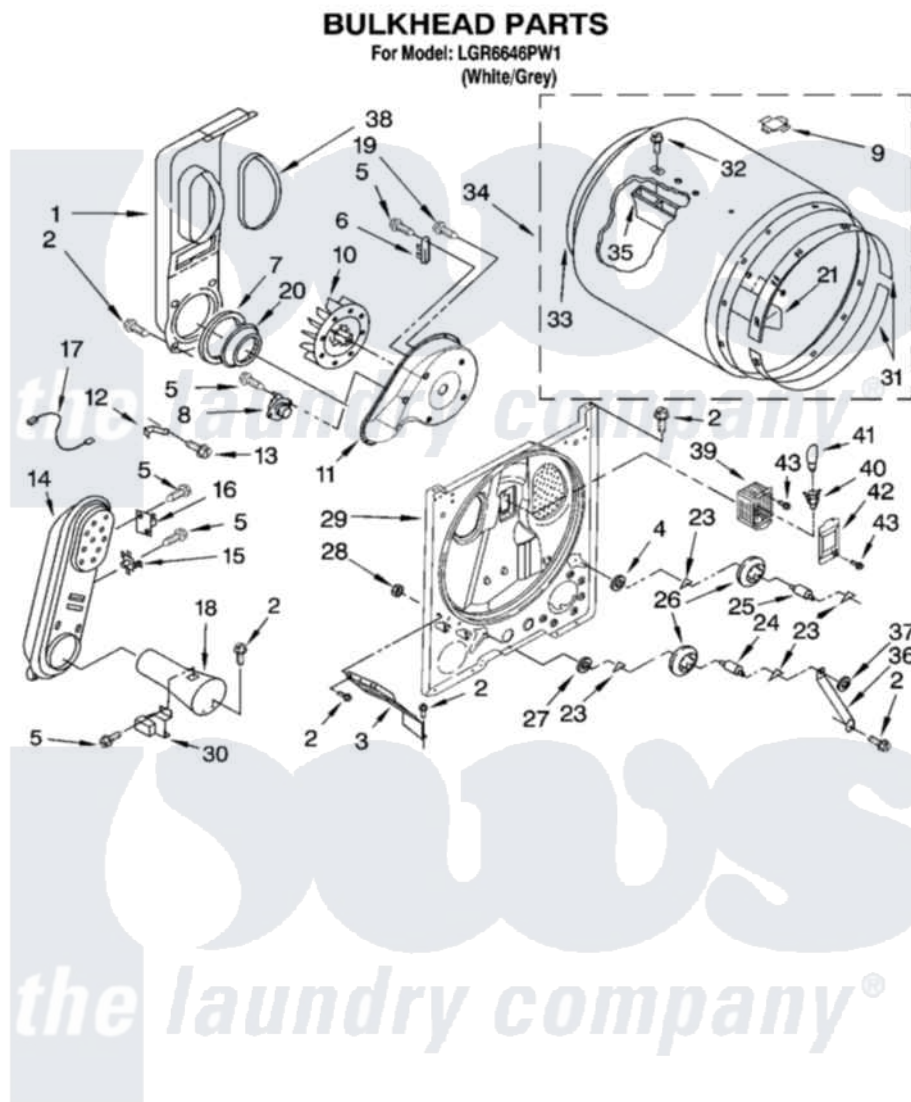

# Whirlpool LGR6646PW1 04 - BULKHEAD PARTS, OPTIONAL PARTS (NOT INCLUDED)

8180884

7

Whirlpool [Residential Whirlpool LGR6646PW1 Dryer Parts](#) Parts Diagram 04 - BULKHEAD PARTS, OPTIONAL PARTS (NOT INCLUDED)

[Click on the part number to view part](#)

Item	Original Part Number	Replaced By	Status	Part Description
1	<a href="#">348368</a>			Lint Chute Assembly
2	343641	<a href="#">681414</a>		Screw, 10AB X 1/2
3	<a href="#">3406022</a>			Bracket, Bulkhead
4	<a href="#">3388703</a>			Washer, Support
5	<a href="#">90767</a>			Screw, 8A X 3/8 HeX Washer Head Tapping
6	<a href="#">3392519</a>			Thermal Limiter
7	<a href="#">347139</a>			Seal, Lint Chute
8	<a href="#">3387134</a>			Thermostat, Internal-Bias
9	<a href="#">8066086</a>			Plug, Drum Hole
10	<a href="#">694089</a>			Wheel, Blower
11	<a href="#">8577230</a>			Housing, Blower
12	3398161			CLIP
13	<a href="#">489463</a>			Screw, 8-18 X 1/16
14	8530285	<a href="#">279980</a>		Box