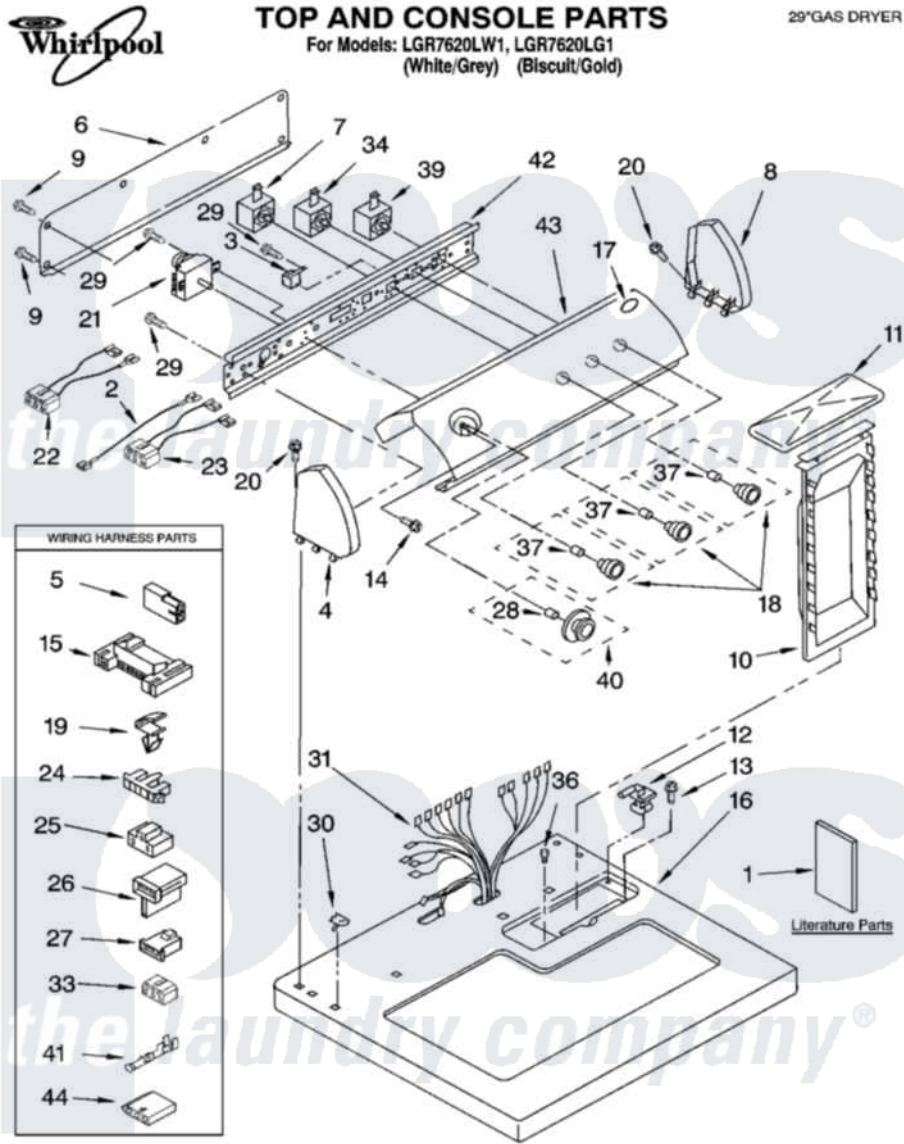

Whirlpool LGR7620LW1 01 - TOP AND CONSOLE PARTS

04-04 Litho in U.S.A. (djc)

1

Part No. 8180330

[Whirlpool Residential Whirlpool LGR7620LW1 Dryer Parts](#) Parts Diagram 01 - TOP AND CONSOLE PARTS

[Click on the part number to view part](#)

Item	Original Part Number	Replaced By	Status	Part Description
1	LIT8535830		Not Available	Literature Parts (Instructions, Installation)
"	LIT8522243		Not Available	Literature Parts (Guide, Use & Care)
"	LIT3979703		Not Available	Literature Parts (Label, Wiring Diagram)
"	LIT8535823		Not Available	Literature Parts (Sheet, Cycle Feature (For Model LEQ5000KW1))
"	N/A		Not Available	Following May Be Purchased DO-IT-YOURSELF REPAIR MANUALS
"	LIT677818	677818L		Diy
2	3401684			Jumper, Wire
3	694419			Mini-Buzzer
4	8271365	279962		Endcap
"	8271368	279965		Endcap
5	717252			Receptacle, Terminal
6	8274261			Do-It-Yourself Repair Manuals