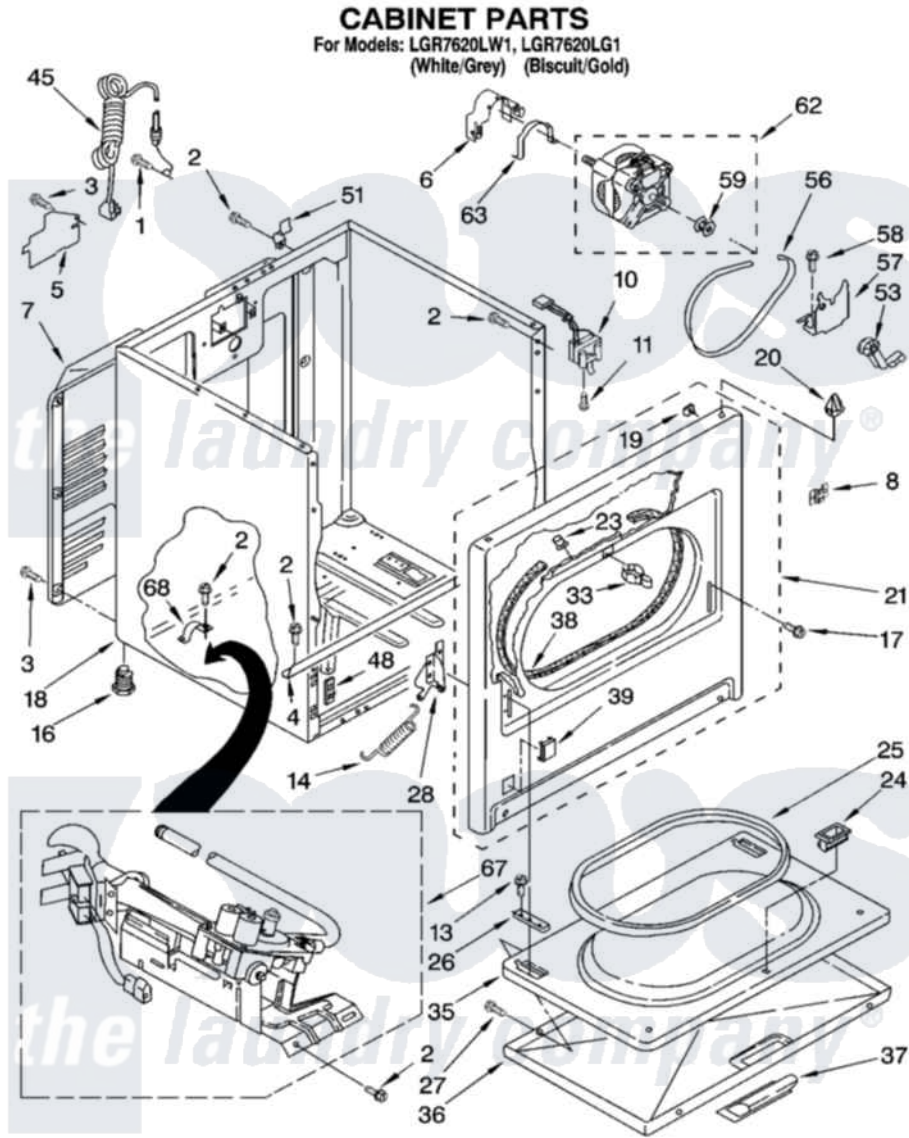

Whirlpool LGR7620LW1 02 - CABINET PARTS

8180330

3

Whirlpool Residential Whirlpool LGR7620LW1 Dryer Parts Parts Diagram 02 - CABINET PARTS
Click on the part number to view part

Item	Original Part Number	Replaced By	Status	Part Description
1	697776	4331106		Screw, No.10-32 X 7/16
2	343641	681414		Screw, 10AB X 1/2
3	693995			Screw, Hex Head
4	8541400			Bracket, Cabinet
5	3396795			Cover, Terminal Block
6	3404162			Clamp, Motor
7	3396805	280043		Panel-Rear
8	8546676	W10041960		Spring, Door
10	3406107			Door Switch Assembly
11	697773	3395530		Screw
13	3357011	308685		Side Trim)
14	8541401	W10041960		Spring, Door
16	3392100	49621		Feet-Leveling
"	279810			Foot-Optional
17	342043	486146		Screw
18	8530603	8533643		Cabinet

"	8530606	3977306	Cabinet
19	98234		Clip, U-Bend
20	690363	18776	Lock, Front Top
21	3395197	279740	Panel
"	3977243	279890	Panel
23	685203	279220	Clip
24	3389441		Door Catch Assembly
25	3390731		Seal, Door
26	337189		Clip, Hinge
27	694091		Trim, Side Right Hand
28	8066056		Hinge, Door
"	8066057		Hinge, Door
33	696144	279570	Latch
35	695737		Door, Rear
36	3393549		Door, Front
"	3977241		Door, Front
37	690270	348721	Handle
"	3977242		Handle, Door
38	3406129		Seal And Bearing Assembly
39	3394975		Plug, Front Panel
"	3394978		Plug, Front Panel
45	344020	3401402	Cord, Power
48	3394083		Clip, Front Panel
51	238088	8066217	Hinge, Top
53	691366		Idler And Pulley Assembly
56	8066065	341241	Belt
57	348780		Base, Motor
58	3400500		Bolt, 3405245 5/16-18 X 3/4
59	3394341	W10299847	Pulley-Motor
62	8538262	279827	Motor-Drve
63	660658		Clamp, Motor Mounting 343481 685441
67	8318272	W10465748	Burner-Gas
68	341029		Clamp, Pipe Door Spring