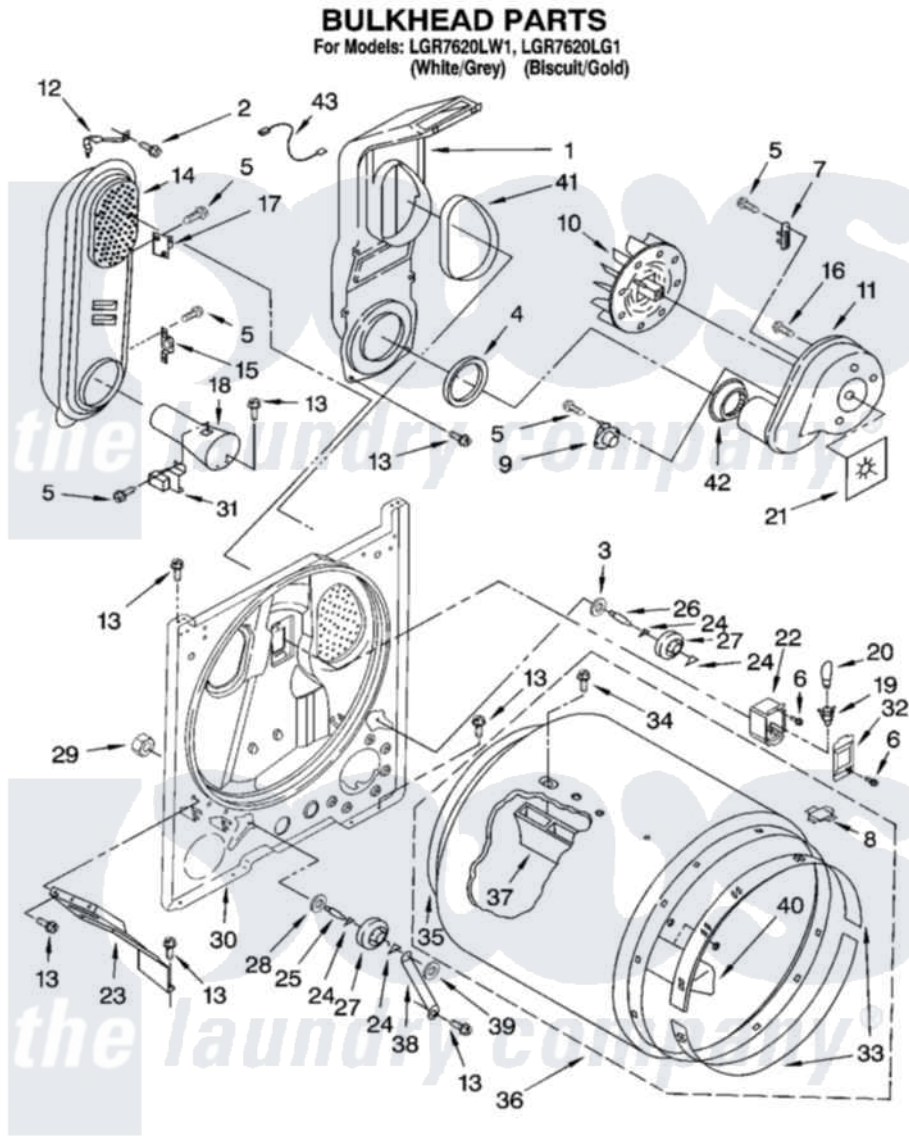

# Whirlpool LGR7620LW1 03 - BULKHEAD PARTS

8180330

5

Whirlpool [Residential Whirlpool LGR7620LW1 Dryer Parts](#) Parts Diagram 03 - BULKHEAD PARTS  
Click on the part number to view part

Item	Original Part Number	Replaced By	Status	Part Description
1	<a href="#">348368</a>			Lint Chute Assembly
2	<a href="#">489463</a>			Screw, 8-18 X 1/16
3	<a href="#">3388703</a>			Washer, Support
4	<a href="#">347139</a>			Seal, Lint Chute
5	<a href="#">90767</a>			Screw, 8A X 3/8 HeX Washer Head Tapping
6	487909	<a href="#">488729</a>		Screw
7	<a href="#">3392519</a>			Thermal Limiter
8	<a href="#">8066086</a>			Plug, Drum Hole
9	<a href="#">3387134</a>			Thermostat, Internal-Bias
10	<a href="#">694089</a>			Wheel, Blower
11	8557384	<a href="#">8577230</a>		Housing, Blower
12	3398161			CLIP
13	343641	<a href="#">681414</a>		Screw, 10AB X 1/2
14	8530285	<a href="#">279980</a>		Box
15	<a href="#">3403140</a>			Thermostat, High-Limit 205F
16	3390647	<a href="#">488729</a>		Screw