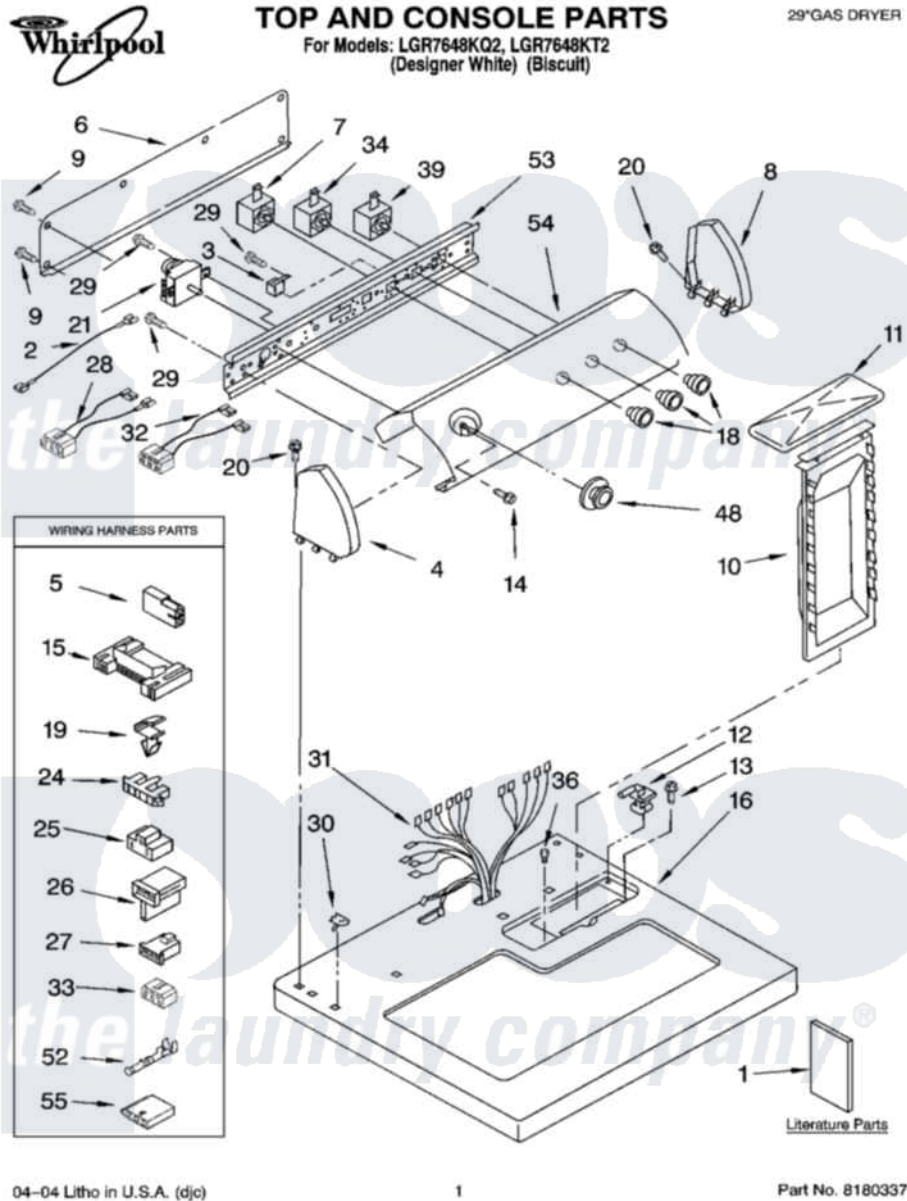

# Whirlpool LGR7648KQ2 01 - TOP AND CONSOLE PARTS

Whirlpool Residential Whirlpool LGR7648KQ2 Dryer Parts Parts Diagram 01 - TOP AND CONSOLE PARTS  
 Click on the part number to view part

Item	Original Part Number	Replaced By	Status	Part Description
1	LIT8535830		Not Available	Literature Parts (Instructions, Installation)
"	LIT8522243		Not Available	Literature Parts (Guide, Use & Care)
"	LIT3979703		Not Available	Literature Parts (Label, Wiring Diagram)
"	LIT8522245		Not Available	Literature Parts (Sheet, Cycle Feature (For Model LEQ5000KQ1))
"	N/A		Not Available	Following May Be Purchased DO-IT-YOURSELF REPAIR MANUALS
"	LIT677818	<a href="#">677818L</a>		Diy
2	<a href="#">3401684</a>			Jumper, Wire
3	<a href="#">694419</a>			Mini-Buzzer
4	8271365	<a href="#">279962</a>		Endcap
"	8271368	<a href="#">279965</a>		Endcap
5	<a href="#">717252</a>			Receptacle, Terminal
6	<a href="#">8274261</a>			Do-It-Yourself Repair Manuals