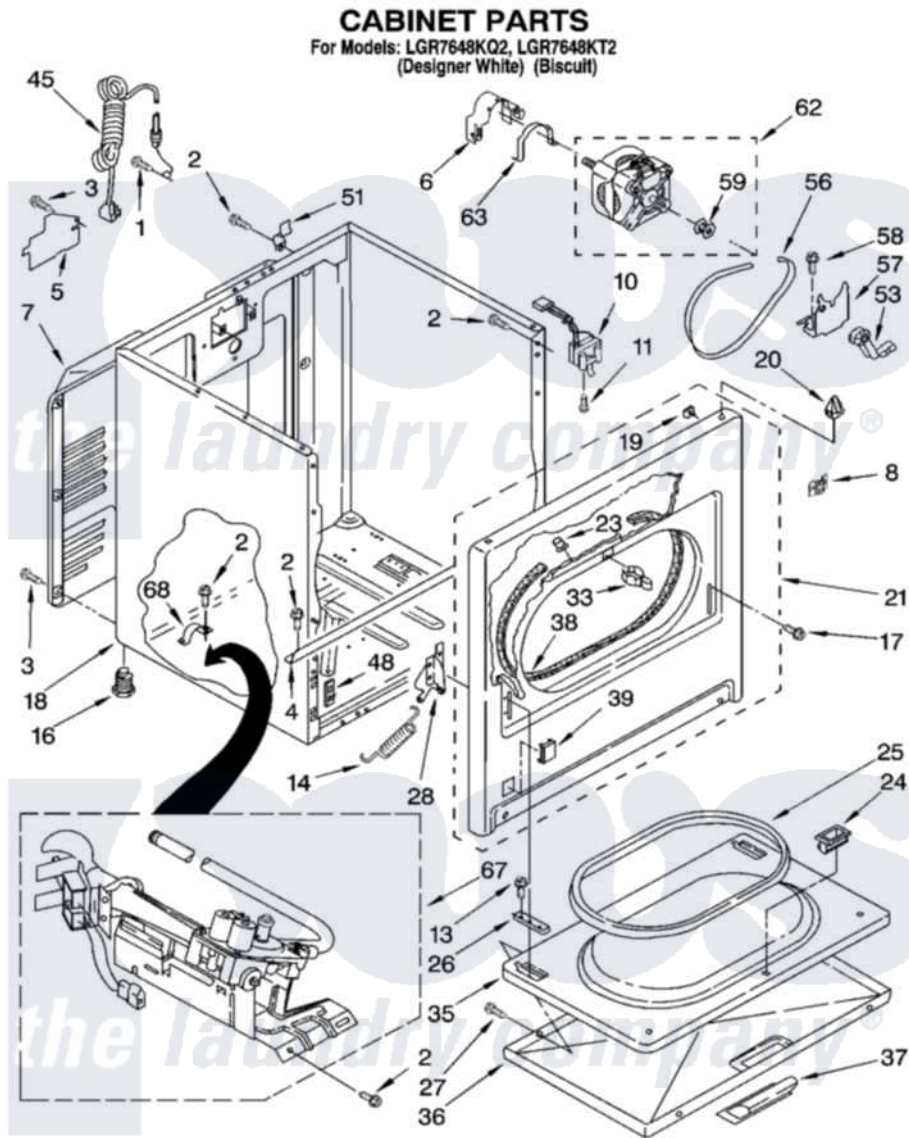

Whirlpool LGR7648KQ2 02 - CABINET PARTS

8180337

3

Whirlpool Residential Whirlpool LGR7648KQ2 Dryer Parts Parts Diagram 02 - CABINET PARTS
Click on the part number to view part

Item	Original Part Number	Replaced By	Status	Part Description
1	697776	4331106		Screw, No.10-32 X 7/16
2	343641	681414		Screw, 10AB X 1/2
3	693995			Screw, Hex Head
4	8541400			Bracket, Cabinet
5	3396795			Cover, Terminal Block
6	3404162			Clamp, Motor
7	3396805	280043		Panel-Rear
8	8546676	W10041960		Spring, Door
10	3406107			Door Switch Assembly
11	697773	3395530		Screw
13	3357011	308685		Side Trim)
14	8541401	W10041960		Spring, Door
16	3392100	49621		Feet-Leveling
"	279810			Foot-Optional
17	342043	486146		Screw
18	8530603	8533643		Cabinet

"	8530606	3977306	Cabinet
19	98234		Clip, U-Bend
20	690363	18776	Lock, Front Top
21	3395197	279740	Panel
"	3977243	279890	Panel
23	685203	279220	Clip
24	3389441		Door Catch Assembly
25	3390731		Seal, Door
26	337189		Clip, Hinge
27	694091		Trim, Side Right Hand
28	8066056		Hinge, Door
"	8066057		Hinge, Door
33	696144	279570	Latch
35	695737		Door, Rear
36	3393549		Door, Front
"	3977241		Door, Front
37	690270	348721	Handle
"	3977242		Handle, Door
38	3406129		Seal And Bearing Assembly
39	3394975		Plug, Front Panel
"	3394978		Plug, Front Panel
45	344020	3401402	Cord, Power
48	3394083		Clip, Front Panel
51	238088	8066217	Hinge, Top
53	691366		Idler And Pulley Assembly
56	8066065	341241	Belt
57	348780		Base, Motor
58	3400500		Bolt, 3405245 5/16-18 X 3/4
59	3394341	W10299847	Pulley-Motor
62	8538262	279827	Motor-Drve
63	660658		Clamp, Motor Mounting 343481 685441
67	8318272	W10465748	Burner-Gas
68	341029		Clamp, Pipe Door Spring