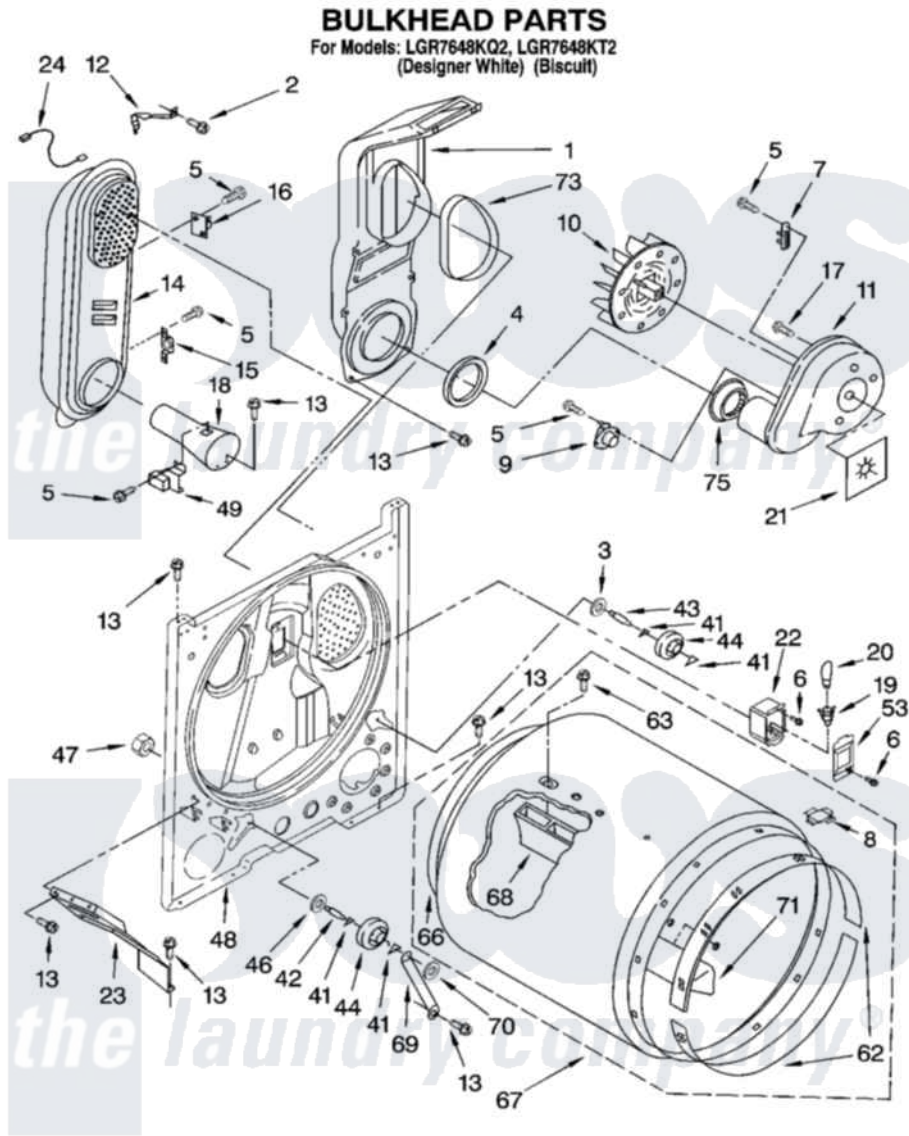

# Whirlpool LGR7648KQ2 03 - BULKHEAD PARTS

8180337

5

Whirlpool [Residential Whirlpool LGR7648KQ2 Dryer Parts](#) Parts Diagram 03 - BULKHEAD PARTS  
Click on the part number to view part

| Item | Original Part Number    | Replaced By             | Status | Part Description                        |
|------|-------------------------|-------------------------|--------|---|
| 1    | <a href="#">348368</a>  |                         |        | Lint Chute Assembly                     |
| 2    | <a href="#">489463</a>  |                         |        | Screw, 8-18 X 1/16                      |
| 3    | <a href="#">3388703</a> |                         |        | Washer, Support                         |
| 4    | <a href="#">347139</a>  |                         |        | Seal, Lint Chute                        |
| 5    | <a href="#">90767</a>   |                         |        | Screw, 8A X 3/8 HeX Washer Head Tapping |
| 6    | 487909                  | <a href="#">488729</a>  |        | Screw                                   |
| 7    | <a href="#">3392519</a> |                         |        | Thermal Limiter                         |
| 8    | <a href="#">8066086</a> |                         |        | Plug, Drum Hole                         |
| 9    | <a href="#">3387134</a> |                         |        | Thermostat, Internal-Bias               |
| 10   | <a href="#">694089</a>  |                         |        | Wheel, Blower                           |
| 11   | 8557384                 | <a href="#">8577230</a> |        | Housing, Blower                         |
| 12   | 3398161                 |                         |        | CLIP                                    |
| 13   | 343641                  | <a href="#">681414</a>  |        | Screw, 10AB X 1/2                       |
| 14   | 8530285                 | <a href="#">279980</a>  |        | Box                                     |
| 15   | <a href="#">3403140</a> |                         |        | Thermostat, High-Limit 205F             |
| 16   | <a href="#">280010</a>  |                         |        | Kit, Thermal Cut-Off                    |