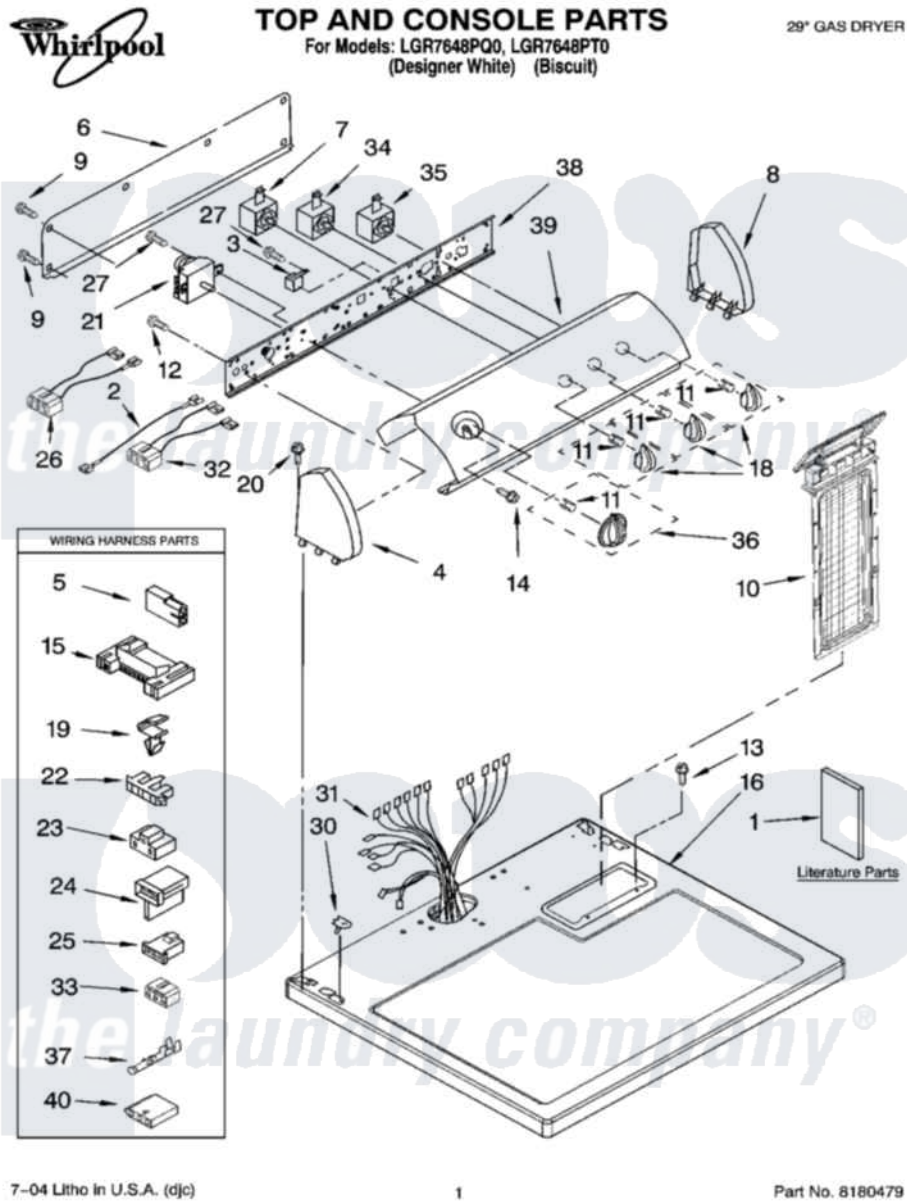

Whirlpool LGR7648PT0 01 - TOP AND CONSOLE PARTS

7-04 Litho in U.S.A. (djc)

1

Part No. 8180479

Whirlpool Residential Whirlpool LGR7648PT0 Dryer Parts Parts Diagram 01 - TOP AND CONSOLE PARTS

[Click on the part number to view part](#)

Item	Original Part Number	Replaced By	Status	Part Description
1	8562582		Not Available	Instructions, Installation
"	8522243		Not Available	Use And Care Guide
"	3979703		Not Available	Wiring Diagram
"	8533770		Not Available	Sheet, Cycle Feature
"	N/A		Not Available	Following May Be Purchased DO-IT-YOURSELF REPAIR MANUALS
"	677818		Not Available	Manual, Do-It- Yourself Repair (Dryer)
2	3401684			Jumper, Wire
3	694419			Mini-Buzzer
4	8271365	279962		Endcap
"	8271368	279965		Endcap
5	717252			Receptacle, Terminal
6	8274261			Do-It-Yourself Repair Manuals
7	3399639			Switch, Rotary Temperature
8	8271359	279962		Endcap

"	8271362	279965	Endcap
9	693995		Screw, Hex Head
10	8557857		Screen, Lint
"	8557858		Screen, Lint
11	8536939		Clip, Knob
12	8533971	90767	Screw, 8A X 3/8 HeX Washer Head Tapping
13	688983	487240	Screw, For Mtg. Service Capacitor
14	8533951	3400859	Screw, Grounding
15	3395683		Receptacle, Multi-Terminal
16	8557930	8563985	Top
"	8557931	8563986	Top
18	8544935		Knob, Control
"	8544936		Knob, Control
19	3394427		Clip-Harness
20	388326		Screw, 8-18 X 1.25
21	8299766		Timer Assembly
22	3397269		Connector, Timer
23	3401144		Connector
24	3403499		Connector, 2-Postion
25	3403498		Connector, 3-Position
26	3397695		Wire, Jumper
27	3390646	W10139210	Screw, 8-18 X 5/16
30	357213		Nut, Push-In
31	8299879		Harness, Wiring
32	3396029	8539893	Wire, Jumper
33	3347243		Block, Disconnect
34	3405156		Switch, Rotary
35	3398095		Switch, Push-To-Start
36	8544955		Timer Knob Assembly
"	8544956		Timer Knob Assembly
37	94614		Terminal
38	8271418		Bracket, Control
39	8545974	Not Available	Panel, Control (White)
"	8545975		Panel, Control
40	3936144		Do-It-Yourself Repair Manuals