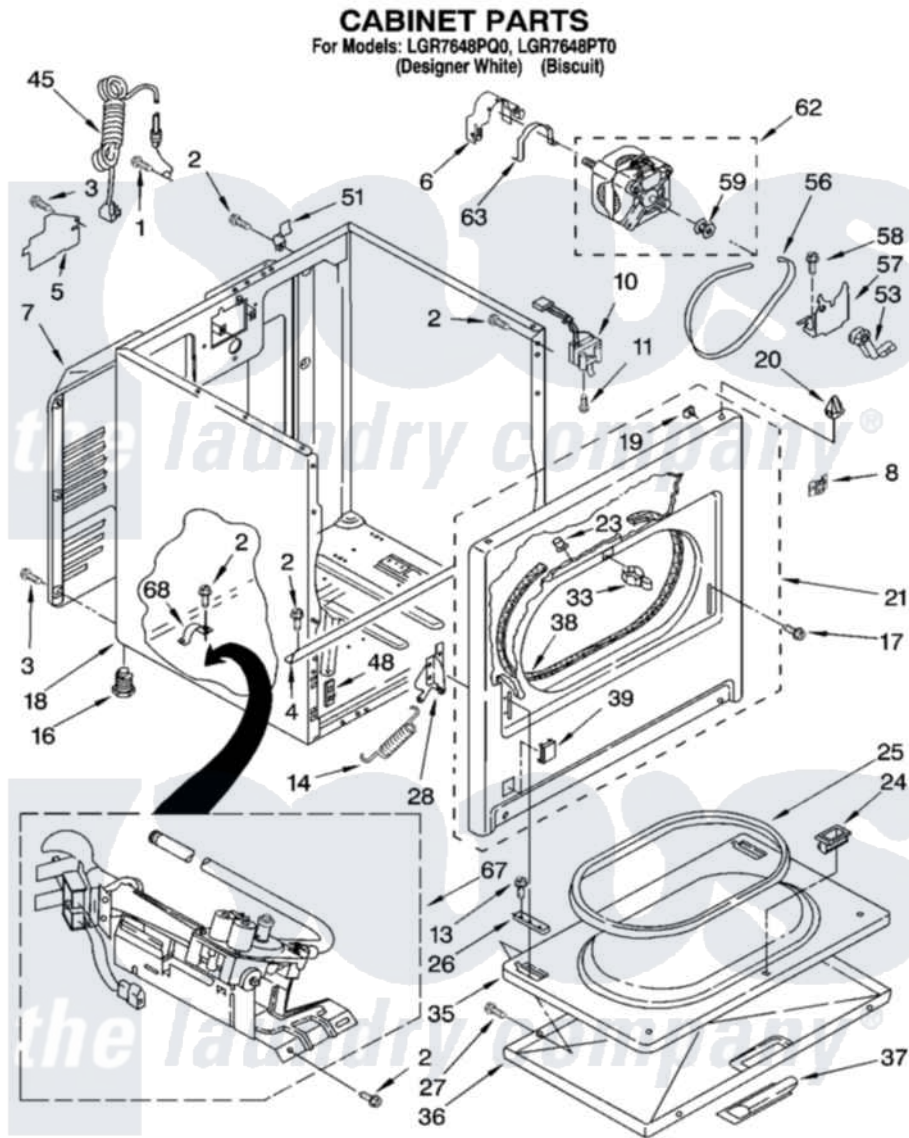

# Whirlpool LGR7648PT0 02 - CABINET PARTS

8180479

3

Whirlpool [Residential Whirlpool LGR7648PT0 Dryer Parts](#) Parts Diagram 02 - CABINET PARTS  
Click on the part number to view part

Item	Original Part Number	Replaced By	Status	Part Description
1	697776	<a href="#">4331106</a>		Screw, No.10-32 X 7/16
2	343641	<a href="#">681414</a>		Screw, 10AB X 1/2
3	<a href="#">693995</a>			Screw, Hex Head
4	<a href="#">8541400</a>			Bracket, Cabinet
5	<a href="#">3396795</a>			Cover, Terminal Block
6	<a href="#">3404162</a>			Clamp, Motor
7	3396805	<a href="#">280043</a>		Panel-Rear
8	8546676	<a href="#">W10041960</a>		Spring, Door
10	<a href="#">3406107</a>			Door Switch Assembly
11	697773	<a href="#">3395530</a>		Screw
13	3357011	<a href="#">308685</a>		Side Trim )
14	8541401	<a href="#">W10041960</a>		Spring, Door
16	3392100	<a href="#">49621</a>		Feet-Leveling
"	<a href="#">279810</a>			Foot-Optional
17	342043	<a href="#">486146</a>		Screw
18	8530603	<a href="#">8533643</a>		Cabinet