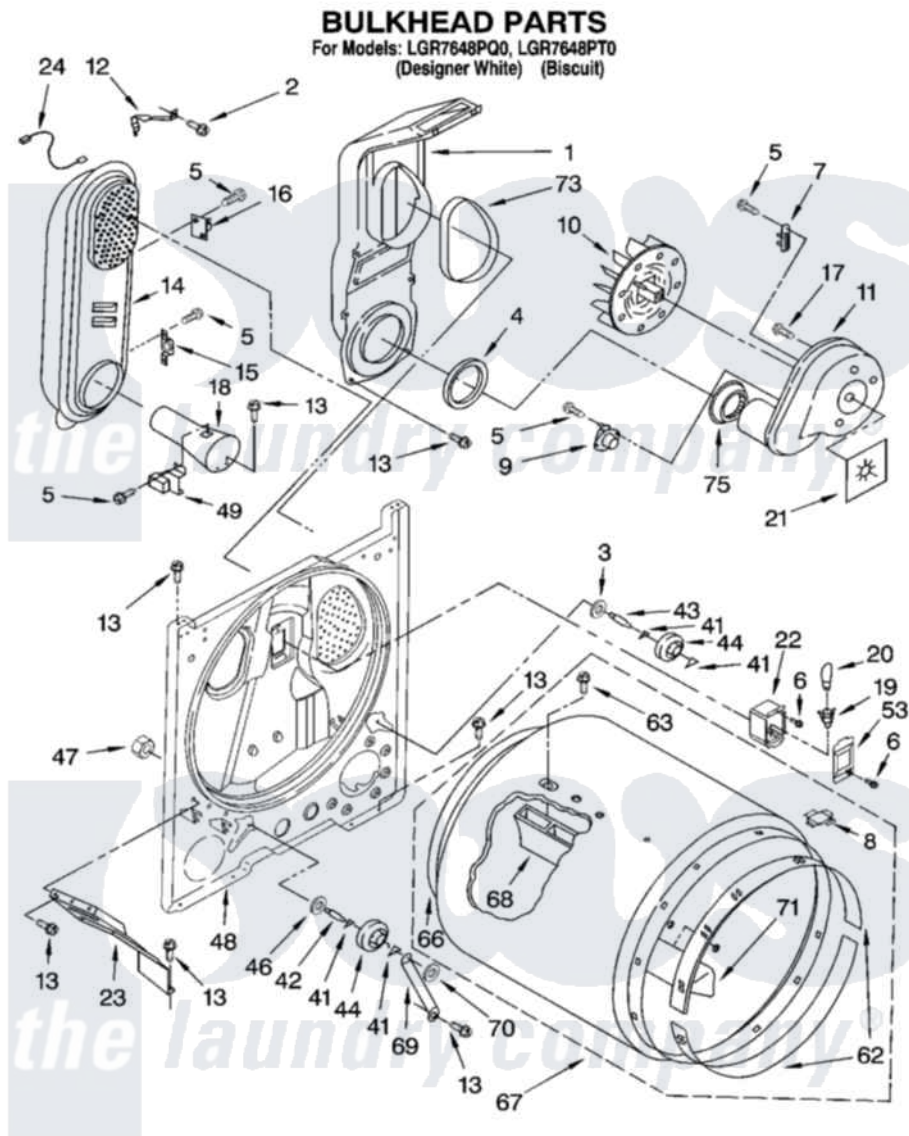

# Whirlpool LGR7648PT0 03 - BULKHEAD PARTS

8180479

5

Whirlpool [Residential Whirlpool LGR7648PT0 Dryer Parts](#) Parts Diagram 03 - BULKHEAD PARTS  
Click on the part number to view part

Item	Original Part Number	Replaced By	Status	Part Description
1	<a href="#">348368</a>			Lint Chute Assembly
2	<a href="#">489463</a>			Screw, 8-18 X 1/16
3	<a href="#">3388703</a>			Washer, Support
4	<a href="#">347139</a>			Seal, Lint Chute
5	<a href="#">90767</a>			Screw, 8A X 3/8 HeX Washer Head Tapping
6	487909	<a href="#">488729</a>		Screw
7	<a href="#">3392519</a>			Thermal Limiter
8	<a href="#">8066086</a>			Plug, Drum Hole
9	<a href="#">3387134</a>			Thermostat, Internal-Bias
10	<a href="#">694089</a>			Wheel, Blower
11	8557384	<a href="#">8577230</a>		Housing, Blower
12	3398161			CLIP
13	343641	<a href="#">681414</a>		Screw, 10AB X 1/2
14	8530285	<a href="#">279980</a>		Box
15	<a href="#">3403140</a>			Thermostat, High-Limit 205F
16	<a href="#">280010</a>			Kit, Thermal Cut-Off