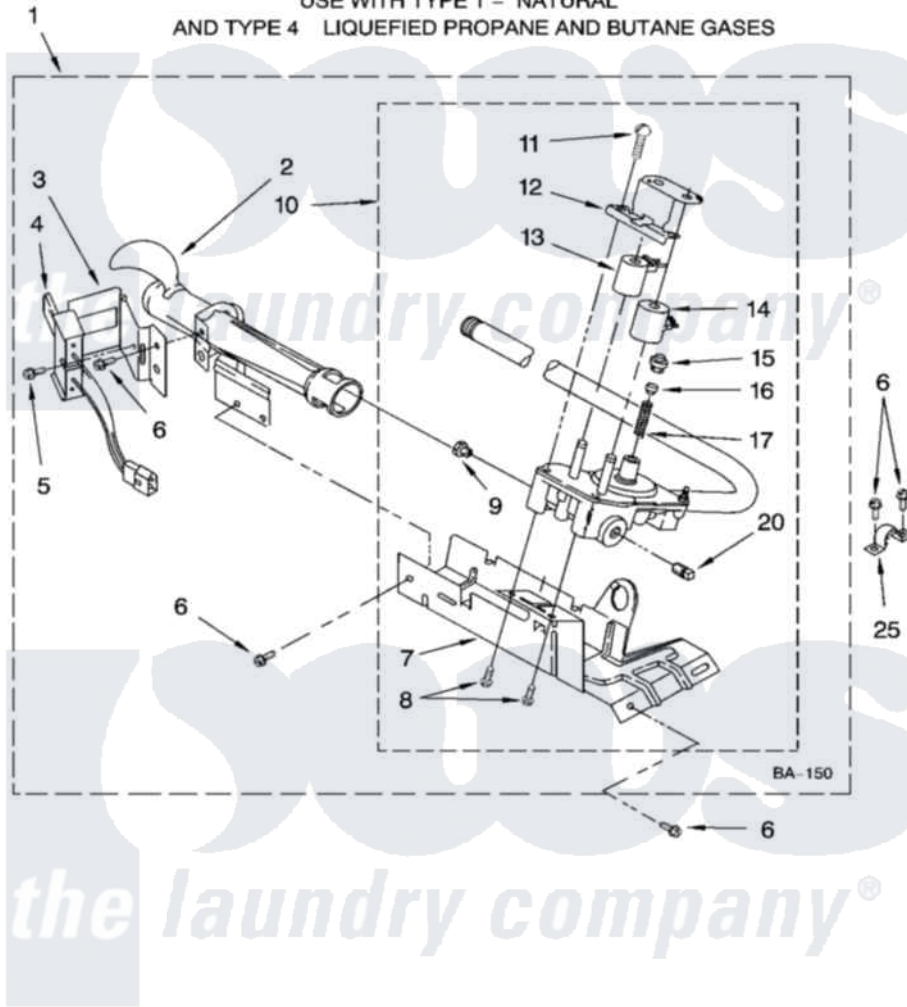

**Whirlpool LGR7648PT0 04 - 8318272 BURNER ASSEMBLY, OPTIONAL PARTS (NOT INCLUDED)**

**8318272 BURNER ASSEMBLY**

For Models: LGR7648PQ0, LGR7648PT0  
(Designer White) (Biscuit)

USE WITH TYPE 1 - NATURAL  
AND TYPE 4 LIQUEFIED PROPANE AND BUTANE GASES

8180479

7

Whirlpool Residential Whirlpool LGR7648PT0 Dryer Parts Parts Diagram 04 - 8318272 BURNER ASSEMBLY, OPTIONAL PARTS (NOT INCLUDED).  
Click on the part number to view part

Item	Original Part Number	Replaced By	Status	Part Description
1	8318272	<a href="#">W10465748</a>		Burner-Gas
2	688617	<a href="#">693140</a>		Burner
3	<a href="#">694298</a>			Bracket, Ignitor
4	686590	<a href="#">279311</a>		Ignitor
5	<a href="#">3393909</a>			Screw, 8-32 X 7/8
6	343641	<a href="#">681414</a>		Screw, 10AB X 1/2
7	693986			Base, Burner
8	<a href="#">3387057</a>			Screw, 10-16 X 1/2 Orifice, Burner
9	<a href="#">234826</a>			Orifice, Burner Type 1
"	<a href="#">229742</a>			Orifice, Burner
"	<a href="#">234868</a>			Orifice, Burner
10	8318277	<a href="#">W10337269</a>		Valve-Gas
11	<a href="#">694421</a>			Screw, Bracket Mounting
12	<a href="#">694538</a>			Bracket, Shunt