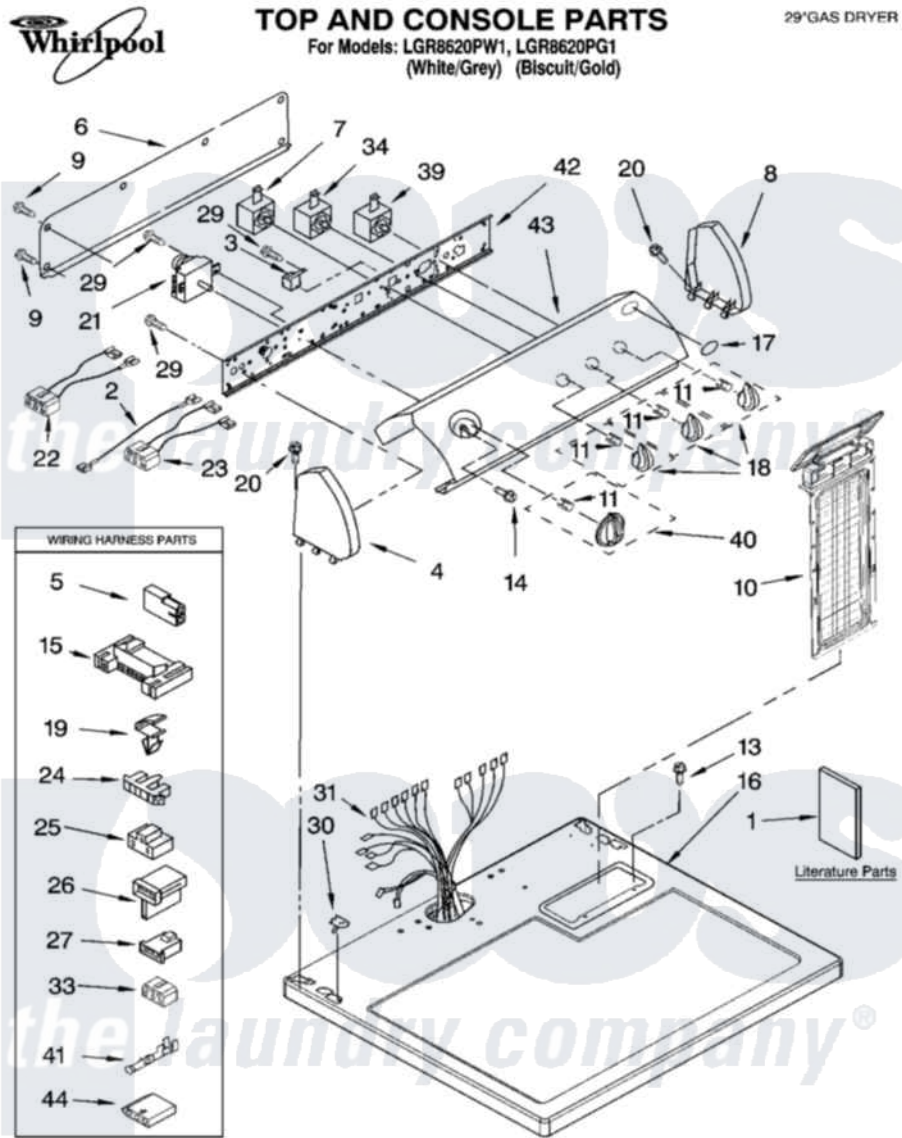

Whirlpool LGR8620PG1 01 - TOP AND CONSOLE PARTS

10-05 Litho in U.S.A.(LT)

1

Part No. 8160696

[Whirlpool Residential Whirlpool LGR8620PG1 Dryer Parts](#) Parts Diagram 01 - TOP AND CONSOLE PARTS

[Click on the part number to view part](#)

Item	Original Part Number	Replaced By	Status	Part Description
1	8562582		Not Available	Instructions, Installation
"	8533770		Not Available	Sheet, Cycle Feature
"	8578183		Not Available	Use And Care Guide
"	3979703		Not Available	Wiring Diagram
"	N/A		Not Available	Following May Be Purchased DO-IT-YOURSELF REPAIR MANUALS
"	677818		Not Available	Manual, Do-It- Yourself Repair (Dryer)
2	3401684			Jumper, Wire
3	694419			Mini-Buzzer
4	8271365	279962		Endcap
"	8271368	279965		Endcap
5	717252			Receptacle, Terminal
6	8274261			Do-It-Yourself Repair Manuals
7	3399639			Switch, Rotary Temperature
8	8271359	279962		Endcap

"	8271362	279965	Endcap
9	693995		Screw, Hex Head
10	8557857		Screen, Lint
"	8557858		Screen, Lint
11	8536939		Clip, Knob
13	688983	487240	Screw, For Mtg. Service Capacitor
14	8533951	3400859	Screw, Grounding
15	3395683		Receptacle, Multi-Terminal
16	8557930	8563985	Top
"	8557931	8563986	Top
17	3400985		Medallion
18	8544937		Knob, Control
"	8544938		Knob, Control
19	3394427		Clip-Harness
20	388326		Screw, 8-18 X 1.25
21	8299766		Timer Assembly
22	3397695		Wire, Jumper
23	3396029	8539893	Wire, Jumper
24	3397269		Connector, Timer
25	3401144		Connector
26	3403499		Connector, 2-Position
27	3403498		Connector, 3-Position
29	8533971	90767	Screw, 8A X 3/8 HeX Washer Head Tapping
30	357213		Nut, Push-In
31	8299879		Harness, Wiring
33	3347243		Block, Disconnect
34	3405156		Switch, Rotary
39	3398095		Switch, Push-To-Start
40	8544957		Timer Knob Assembly
"	8544958		Timer Knob Assembly
41	94614		Terminal
42	8544895		Bracket, Control
43	8545979		Panel, Control
"	8545980		Panel, Control
44	3936144		Do-It-Yourself Repair Manuals