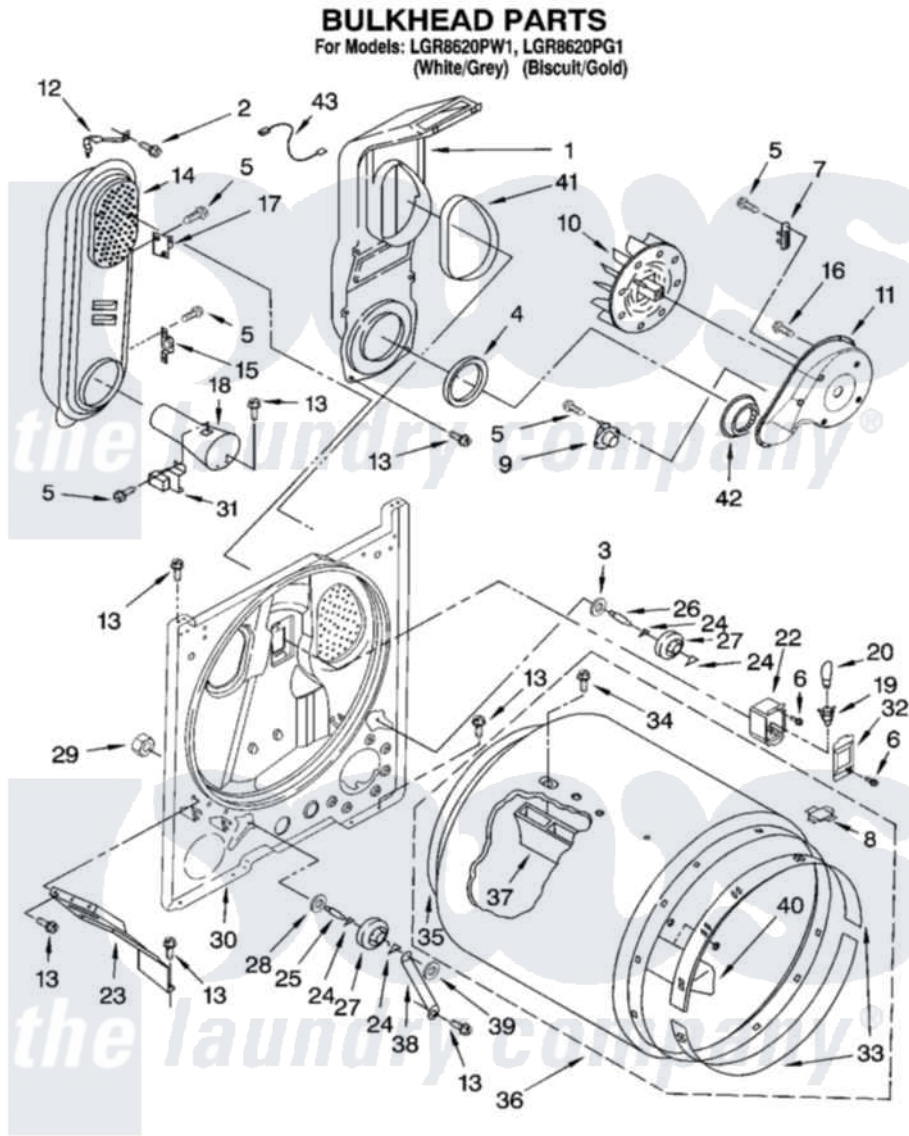

# Whirlpool LGR8620PG1 03 - BULKHEAD PARTS

8180898

5

Whirlpool [Residential Whirlpool LGR8620PG1 Dryer Parts](#) Parts Diagram 03 - BULKHEAD PARTS  
Click on the part number to view part

Item	Original Part Number	Replaced By	Status	Part Description
1	<a href="#">348368</a>			Lint Chute Assembly
2	<a href="#">489463</a>			Screw, 8-18 X 1/16
3	<a href="#">3388703</a>			Washer, Support
4	<a href="#">347139</a>			Seal, Lint Chute
5	<a href="#">90767</a>			Screw, 8A X 3/8 HeX Washer Head Tapping
6	487909	<a href="#">488729</a>		Screw
7	<a href="#">3392519</a>			Thermal Limiter
8	<a href="#">8066086</a>			Plug, Drum Hole
9	<a href="#">3387134</a>			Thermostat, Internal-Bias
10	<a href="#">694089</a>			Wheel, Blower
11	<a href="#">8577230</a>			Housing, Blower
12	3398161			CLIP
13	343641	<a href="#">681414</a>		Screw, 10AB X 1/2
14	8530285	<a href="#">279980</a>		Box
15	<a href="#">3403140</a>			Thermostat, High-Limit 205F
16	3390647	<a href="#">488729</a>		Screw