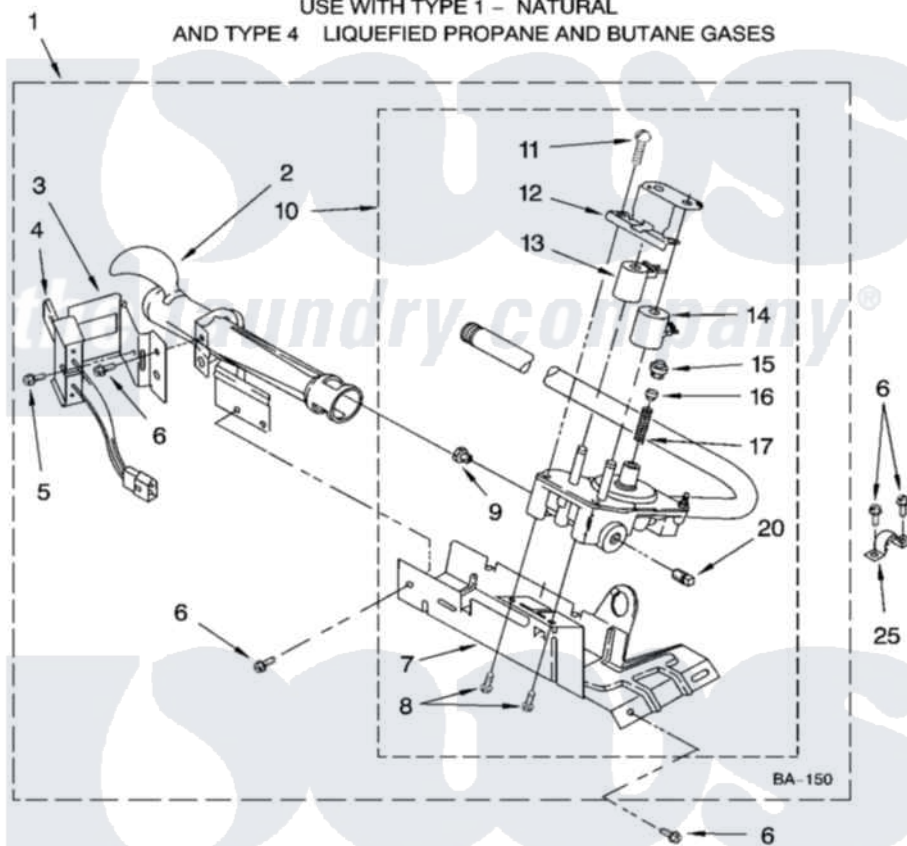

**Whirlpool LGR8620PG1 04 - 8318272 BURNER ASSEMBLY, OPTIONAL PARTS (NOT INCLUDED)**

**8318272 BURNER ASSEMBLY**

For Models: LGR8620PW1, LGR8620PG1

(White/Grey) (Biscuit/Gold)

USE WITH TYPE 1 - NATURAL

AND TYPE 4 LIQUEFIED PROPANE AND BUTANE GASES

8180898

7

Whirlpool [Residential Whirlpool LGR8620PG1 Dryer Parts](#) Parts Diagram 04 - 8318272 BURNER ASSEMBLY, OPTIONAL PARTS (NOT INCLUDED).  
Click on the part number to view part

Item	Original Part Number	Replaced By	Status	Part Description
1	8318272	<a href="#">W10465748</a>		Burner-Gas
2	688617	<a href="#">693140</a>		Burner
3	<a href="#">694298</a>			Bracket, Ignitor
4	686590	<a href="#">279311</a>		Ignitor
5	<a href="#">3393909</a>			Screw, 8-32 X 7/8
6	343641	<a href="#">681414</a>		Screw, 10AB X 1/2
7	693986			Base, Burner
8	<a href="#">3387057</a>			Screw, 10-16 X 1/2 Orifice, Burner
9	<a href="#">234826</a>			Orifice, Burner Type 1
"	<a href="#">229742</a>			Orifice, Burner
"	<a href="#">234868</a>			Orifice, Burner
10	8318277	<a href="#">W10337269</a>		Valve-Gas
11	<a href="#">694421</a>			Screw, Bracket Mounting
12	<a href="#">694538</a>			Bracket, Shunt