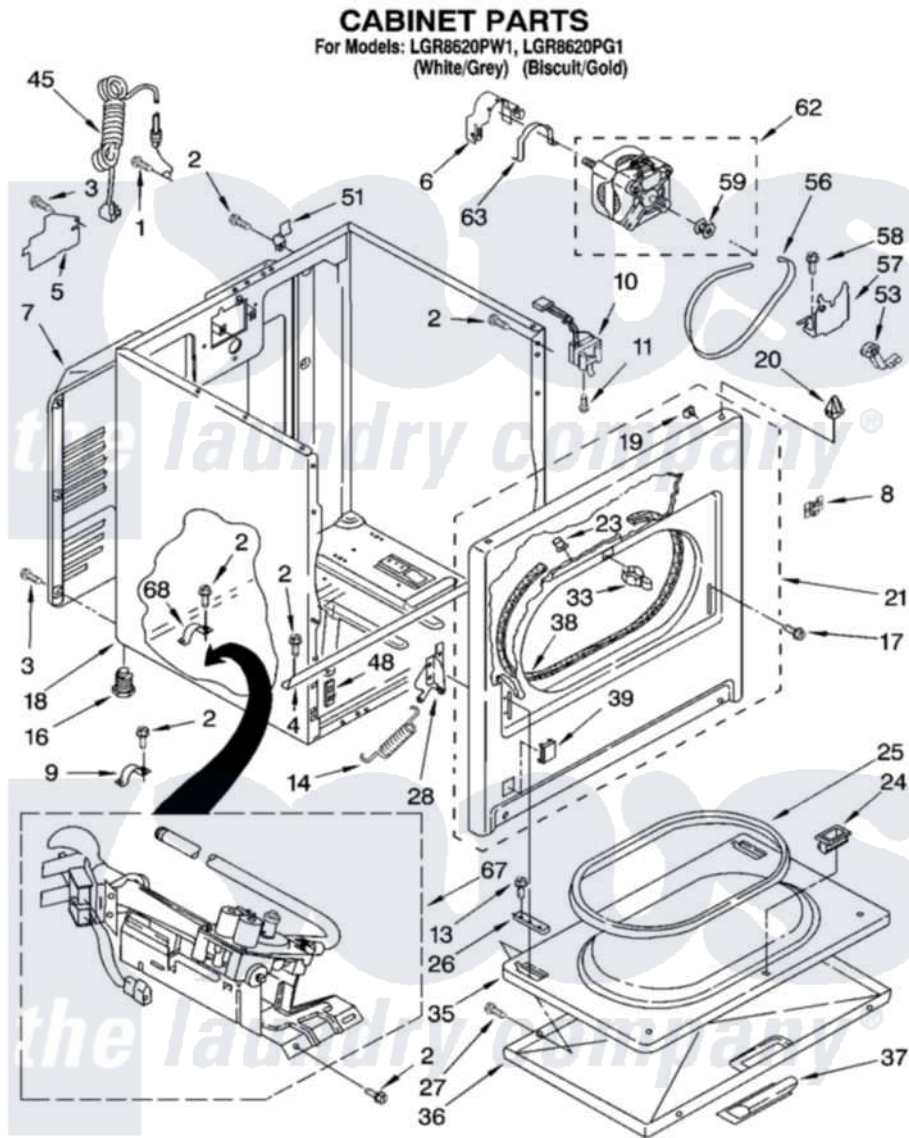

Whirlpool LGR8620PW1 02 - CABINET PARTS

8180898

3

Whirlpool Residential Whirlpool LGR8620PW1 Dryer Parts Parts Diagram 02 - CABINET PARTS
Click on the part number to view part

Item	Original Part Number	Replaced By	Status	Part Description
1	697776	4331106		Screw, No.10-32 X 7/16
2	343641	681414		Screw, 10AB X 1/2
3	693995			Screw, Hex Head
4	8541400			Bracket, Cabinet
5	3396795			Cover, Terminal Block
6	3404162			Clamp, Motor
7	3396805	280043		Panel-Rear
8	8546676	W10041960		Spring, Door
9	3980175			Clamp, Elbow
10	3406107			Door Switch Assembly
11	697773	3395530		Screw
13	3357011	308685		Side Trim)
14	8541401	W10041960		Spring, Door
16	3392100	49621		Feet-Leveling
"	279810			Foot-Optional
17	342043	486146		Screw

18	8530603	8533643	Cabinet
"	8530606	3977306	Cabinet
19	98234		Clip, U-Bend
20	690363	18776	Lock, Front Top
21	3395197	279740	Panel
"	3977243	279890	Panel
23	685203	279220	Clip
24	3389441		Door Catch Assembly
25	3390731		Seal, Door
26	337189		Clip, Hinge
27	694091		Trim, Side Right Hand
28	8066056		Hinge, Door
"	8066057		Hinge, Door
33	696144	279570	Latch
35	695737		Door, Rear
36	3393549		Door, Front
"	3977241		Door, Front
37	690270	348721	Handle
"	3977242		Handle, Door
38	3406129		Seal And Bearing Assembly
39	3394975		Plug, Front Panel
"	3394978		Plug, Front Panel
45	344020	3401402	Cord, Power
48	3394083		Clip, Front Panel
51	238088	8066217	Hinge, Top
53	691366		Idler And Pulley Assembly
56	8066065	341241	Belt
57	348780		Base, Motor
58	3400500		Bolt, 3405245 5/16-18 X 3/4
59	3394341	W10299847	Pulley-Motor
62	8066206	279827	Motor-Drve
63	660658		Clamp, Motor Mounting 343481 685441
67	8318272	W10465748	Burner-Gas
68	341029		Clamp, Pipe Door Spring