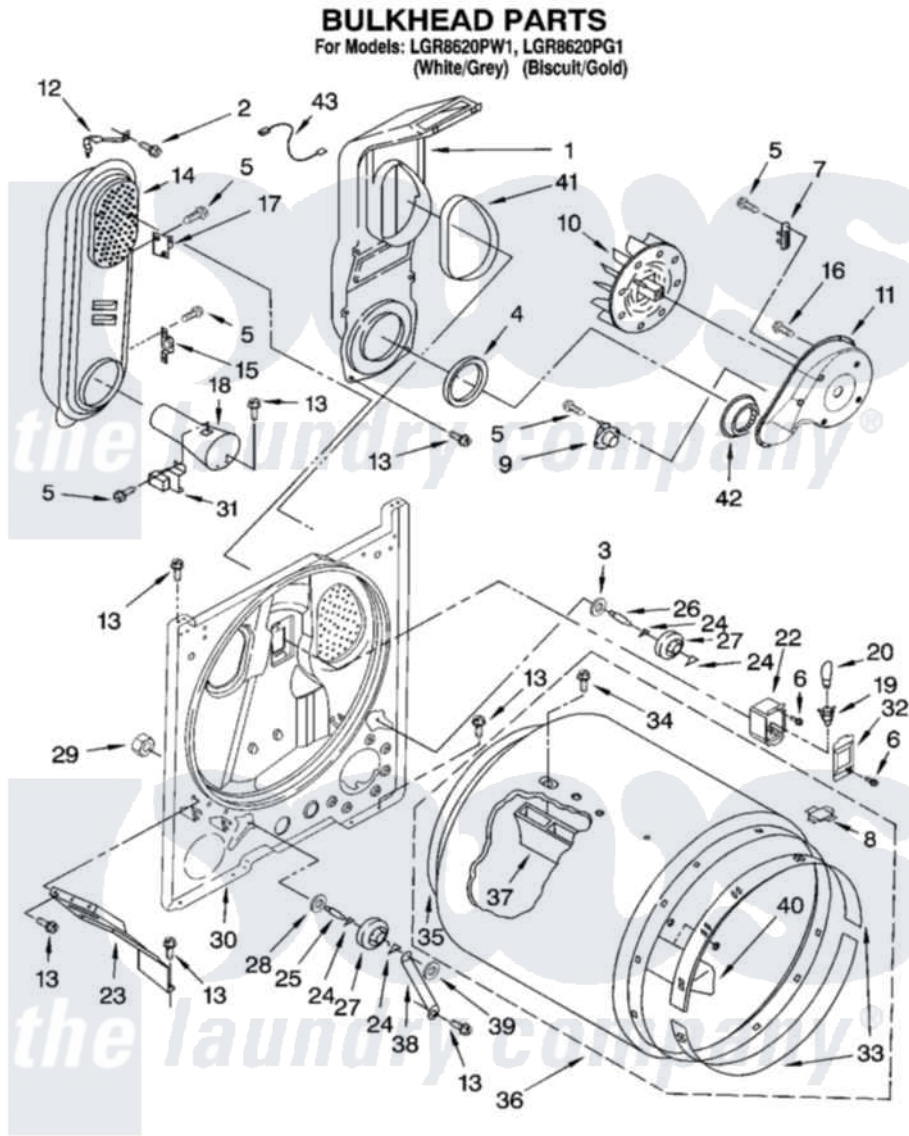

# Whirlpool LGR8620PW1 03 - BULKHEAD PARTS

8180898

5

Whirlpool [Residential Whirlpool LGR8620PW1 Dryer Parts](#) Parts Diagram 03 - BULKHEAD PARTS  
Click on the part number to view part

Item	Original Part Number	Replaced By	Status	Part Description
1	<a href="#">348368</a>			Lint Chute Assembly
2	<a href="#">489463</a>			Screw, 8-18 X 1/16
3	<a href="#">3388703</a>			Washer, Support
4	<a href="#">347139</a>			Seal, Lint Chute
5	<a href="#">90767</a>			Screw, 8A X 3/8 HeX Washer Head Tapping
6	487909	<a href="#">488729</a>		Screw
7	<a href="#">3392519</a>			Thermal Limiter
8	<a href="#">8066086</a>			Plug, Drum Hole
9	<a href="#">3387134</a>			Thermostat, Internal-Bias
10	<a href="#">694089</a>			Wheel, Blower
11	<a href="#">8577230</a>			Housing, Blower
12	3398161			CLIP
13	343641	<a href="#">681414</a>		Screw, 10AB X 1/2
14	8530285	<a href="#">279980</a>		Box
15	<a href="#">3403140</a>			Thermostat, High-Limit 205F
16	3390647	<a href="#">488729</a>		Screw