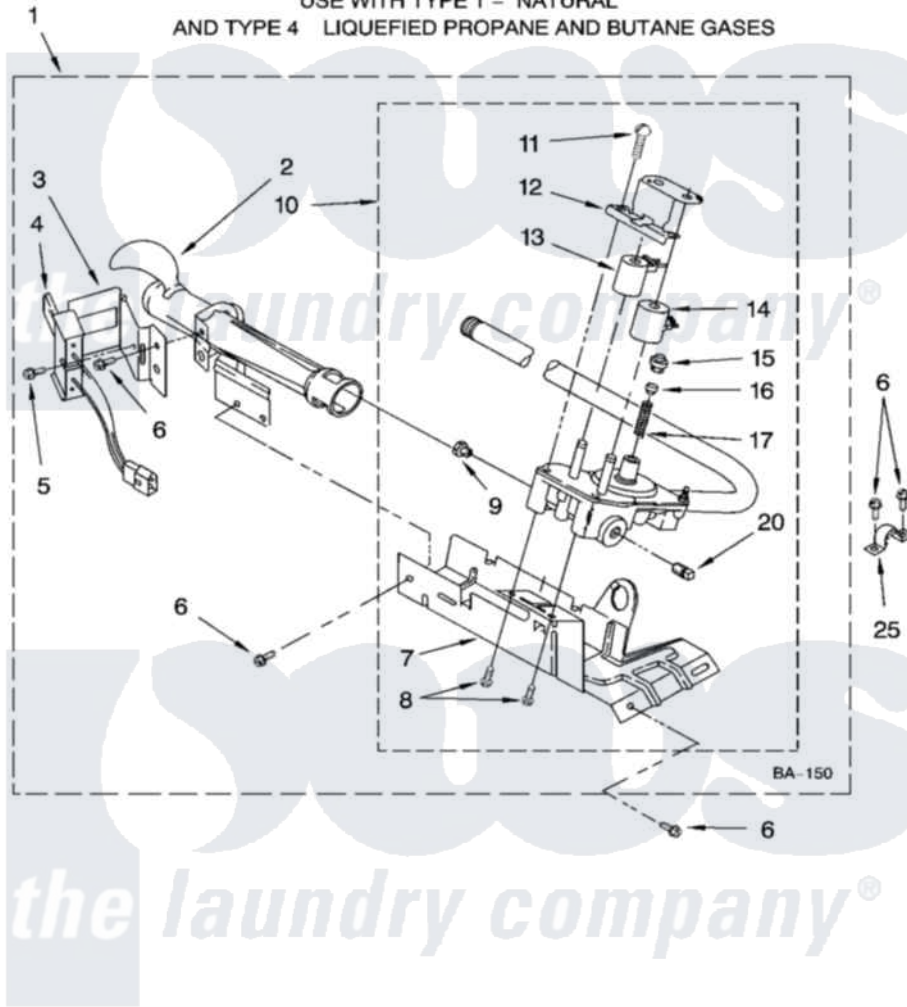

**Whirlpool LGR8620PW1 04 - 8318272 BURNER ASSEMBLY, OPTIONAL PARTS (NOT INCLUDED)**

**8318272 BURNER ASSEMBLY**

For Models: LGR8620PW1, LGR8620PG1  
(White/Grey) (Biscuit/Gold)

USE WITH TYPE 1 - NATURAL  
AND TYPE 4 LIQUEFIED PROPANE AND BUTANE GASES

8180898

7

Whirlpool [Residential Whirlpool LGR8620PW1 Dryer Parts](#) Parts Diagram 04 - 8318272 BURNER ASSEMBLY, OPTIONAL PARTS (NOT INCLUDED).  
Click on the part number to view part

Item	Original Part Number	Replaced By	Status	Part Description
1	8318272	<a href="#">W10465748</a>		Burner-Gas
2	688617	<a href="#">693140</a>		Burner
3	<a href="#">694298</a>			Bracket, Ignitor
4	686590	<a href="#">279311</a>		Ignitor
5	<a href="#">3393909</a>			Screw, 8-32 X 7/8
6	343641	<a href="#">681414</a>		Screw, 10AB X 1/2
7	693986			Base, Burner
8	<a href="#">3387057</a>			Screw, 10-16 X 1/2 Orifice, Burner
9	<a href="#">234826</a>			Orifice, Burner Type 1
"	<a href="#">229742</a>			Orifice, Burner
"	<a href="#">234868</a>			Orifice, Burner
10	8318277	<a href="#">W10337269</a>		Valve-Gas
11	<a href="#">694421</a>			Screw, Bracket Mounting
12	<a href="#">694538</a>			Bracket, Shunt