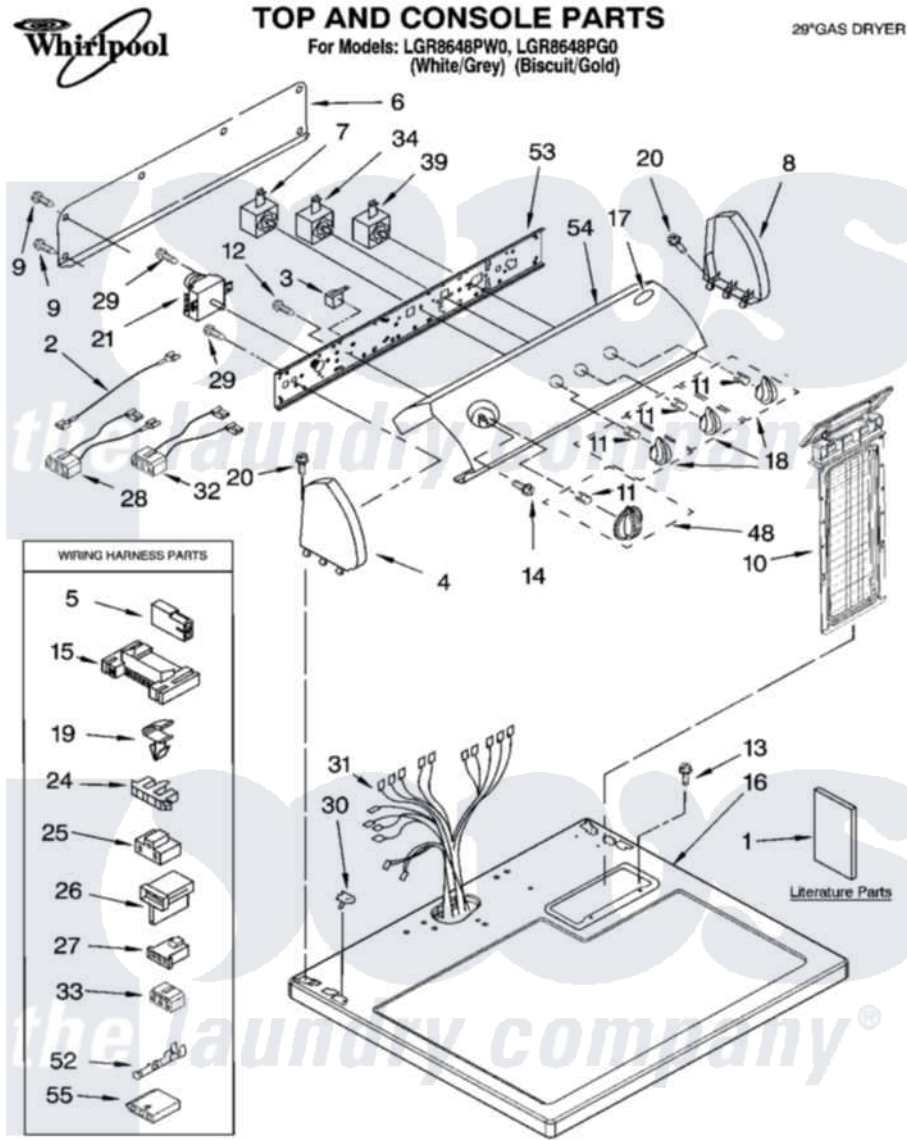

Whirlpool LGR8648PG0 01 - TOP AND CONSOLE PARTS

4-04 Litho in U.S.A. (djc)

1

Part No. 8180390

[Whirlpool Residential Whirlpool LGR8648PG0 Dryer Parts](#) Parts Diagram 01 - TOP AND CONSOLE PARTS

[Click on the part number to view part](#)

Item	Original Part Number	Replaced By	Status	Part Description
1	LIT8535830		Not Available	Literature Parts (Instructions, Installation)
"	LIT8522243		Not Available	Literature Parts (Guide, Use & Care)
"	LIT3979703		Not Available	Literature Parts (Label, Wiring Diagram)
"	LIT8533770		Not Available	Literature Parts (Sheet, Cycle Feature)
"	N/A		Not Available	Following May Be Purchased DO-IT-YOURSELF REPAIR MANUALS
"	LIT677818	677818L		Diy
2	3401684			Jumper, Wire
3	694419			Mini-Buzzer
4	8271365	279962		Endcap
"	8271368	279965		Endcap
5	717252			Receptacle, Terminal
6	8274261			Do-It-Yourself Repair Manuals
7	3399639			Switch, Rotary Temperature