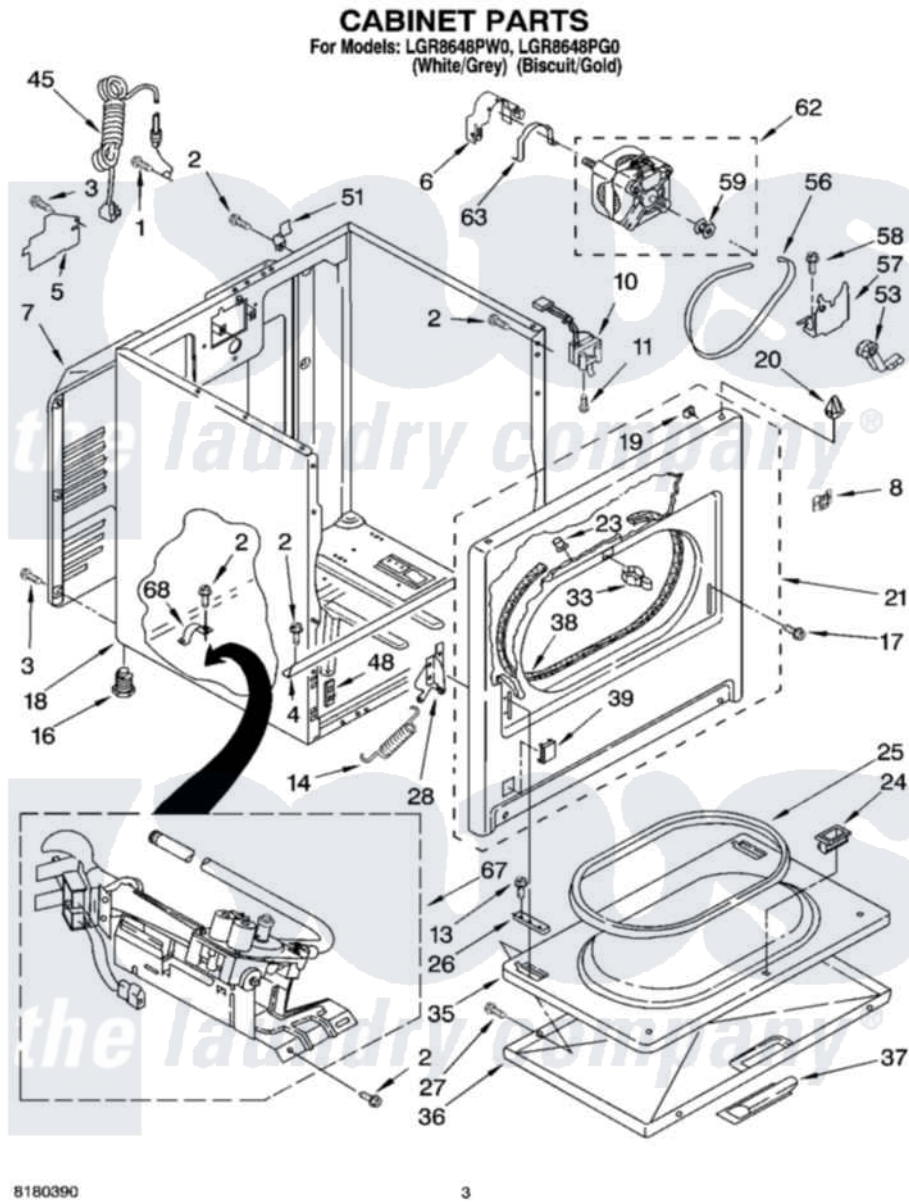

Whirlpool LGR8648PG0 02 - CABINET PARTS

Whirlpool Residential Whirlpool LGR8648PG0 Dryer Parts Parts Diagram 02 - CABINET PARTS
Click on the part number to view part

Item	Original Part Number	Replaced By	Status	Part Description
1	697776	4331106		Screw, No.10-32 X 7/16
2	343641	681414		Screw, 10AB X 1/2
3	693995			Screw, Hex Head
4	8541400			Bracket, Cabinet
5	3396795			Cover, Terminal Block
6	3404162			Clamp, Motor
7	3396805	280043		Panel-Rear
8	8546676	W10041960		Spring, Door
10	3406107			Door Switch Assembly
11	697773	3395530		Screw
13	3357011	308685		Side Trim)
14	8541401	W10041960		Spring, Door
16	3392100	49621		Feet-Leveling
"	279810			Foot-Optional
17	342043	486146		Screw
18	8530603	8533643		Cabinet

"	8530606	3977306	Cabinet
19	98234		Clip, U-Bend
20	690363	18776	Lock, Front Top
21	3395197	279740	Panel
"	3977243	279890	Panel
23	685203	279220	Clip
24	3389441		Door Catch Assembly
25	3390731		Seal, Door
26	337189		Clip, Hinge
27	694091		Trim, Side Right Hand
28	8066056		Hinge, Door
"	8066057		Hinge, Door
33	696144	279570	Latch
35	695737		Door, Rear
36	3393549		Door, Front
"	3977241		Door, Front
37	690270	348721	Handle
"	3977242		Handle, Door
38	3406129		Seal And Bearing Assembly
39	3394975		Plug, Front Panel
"	3394978		Plug, Front Panel
45	344020	3401402	Cord, Power
48	3394083		Clip, Front Panel
51	238088	8066217	Hinge, Top
53	691366		Idler And Pulley Assembly
56	8066065	341241	Belt
57	348780		Base, Motor
58	3400500		Bolt, 3405245 5/16-18 X 3/4
59	3394341	W10299847	Pulley-Motor
62	8538262	279827	Motor-Drve
63	660658		Clamp, Motor Mounting 343481 685441
67	8318272	W10465748	Burner-Gas
68	341029		Clamp, Pipe Door Spring