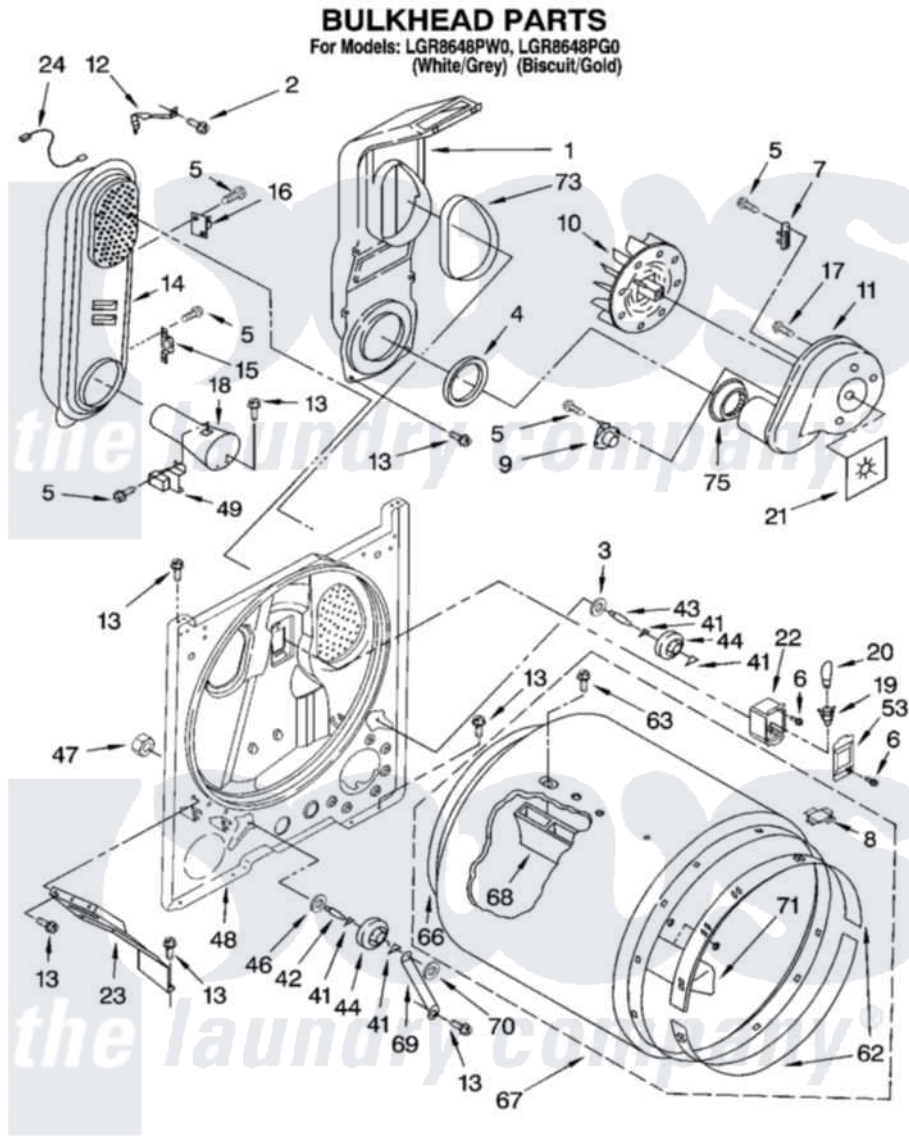

Whirlpool LGR8648PG0 03 - BULKHEAD PARTS

8180390

5

Whirlpool [Residential Whirlpool LGR8648PG0 Dryer Parts](#) Parts Diagram 03 - BULKHEAD PARTS
Click on the part number to view part

| Item | Original Part Number | Replaced By | Status | Part Description |
|------|-------------------------|-------------------------|--------|---|
| 1 | 348368 | | | Lint Chute Assembly |
| 2 | 489463 | | | Screw, 8-18 X 1/16 |
| 3 | 3388703 | | | Washer, Support |
| 4 | 347139 | | | Seal, Lint Chute |
| 5 | 90767 | | | Screw, 8A X 3/8 HeX Washer Head Tapping |
| 6 | 487909 | 488729 | | Screw |
| 7 | 3392519 | | | Thermal Limiter |
| 8 | 8066086 | | | Plug, Drum Hole |
| 9 | 3387134 | | | Thermostat, Internal-Bias |
| 10 | 694089 | | | Wheel, Blower |
| 11 | 8557384 | 8577230 | | Housing, Blower |
| 12 | 3398161 | | | CLIP |
| 13 | 343641 | 681414 | | Screw, 10AB X 1/2 |
| 14 | 8530285 | 279980 | | Box |
| 15 | 3403140 | | | Thermostat, High-Limit 205F |
| 16 | 280010 | | | Kit, Thermal Cut-Off |