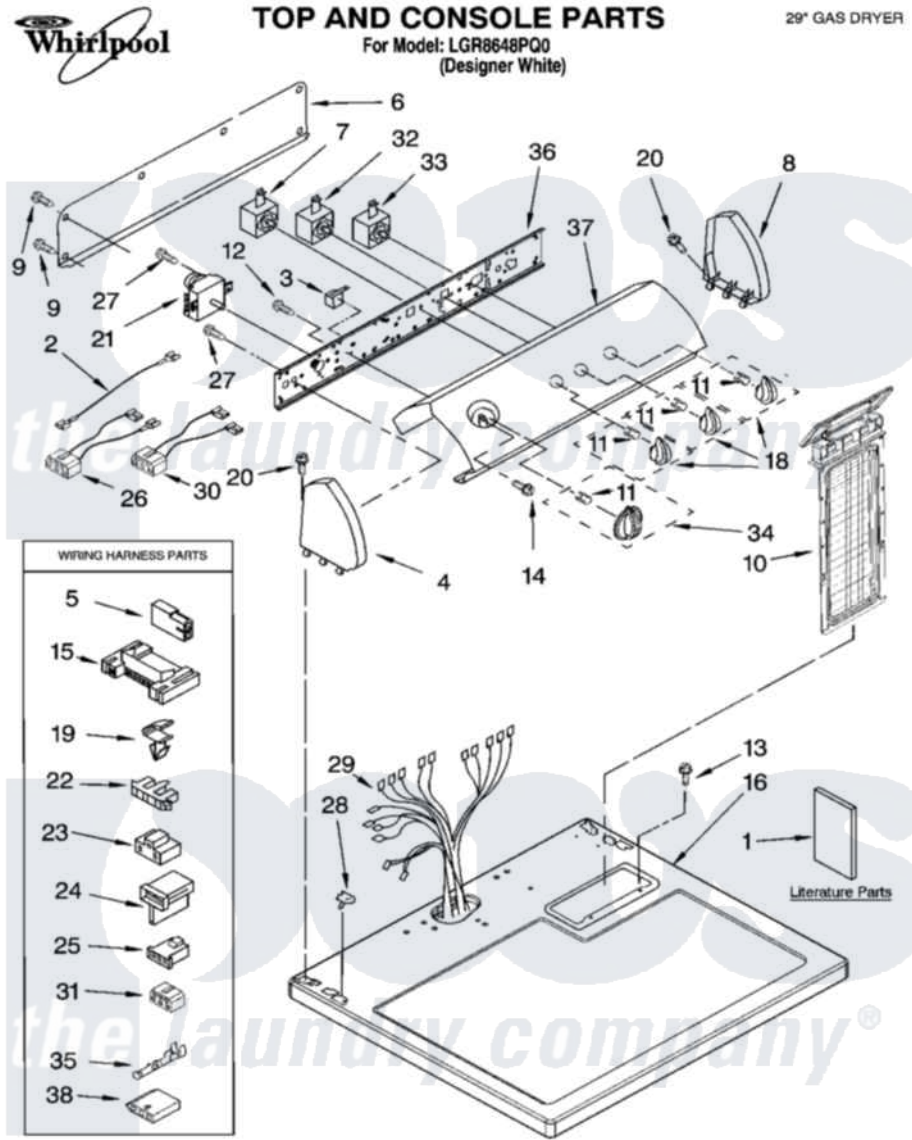

Whirlpool LGR8648PQ0 01 - TOP AND CONSOLE PARTS

11-04 Litho in U.S.A. (djc)

1

Part No. 6180584

Whirlpool Residential Whirlpool LGR8648PQ0 Dryer Parts Parts Diagram 01 - TOP AND CONSOLE PARTS
 Click on the part number to view part

Item	Original Part Number	Replaced By	Status	Part Description
1	8562582		Not Available	Instructions, Installation
"	8522243		Not Available	Use And Care Guide
"	3979703		Not Available	Wiring Diagram
"	8533770		Not Available	Sheet, Cycle Feature
"	N/A		Not Available	Following May Be Purchased DO-IT-YOURSELF REPAIR MANUALS
"	677818		Not Available	Manual, Do-It- Yourself Repair (Dryer)
2	3401684			Jumper, Wire
3	694419			Mini-Buzzer
4	8271365	279962		Endcap
5	717252			Receptacle, Terminal
6	8274261			Do-It-Yourself Repair Manuals
7	3399639			Switch, Rotary Temperature
8	8271359	279962		Endcap
9	693995			Screw, Hex Head

10	8557857		Screen, Lint
11	8536939		Clip, Knob
12	8533971	90767	Screw, 8A X 3/8 HeX Washer Head Tapping
13	688983	487240	Screw, For Mtg. Service Capacitor
14	8533951	3400859	Screw, Grounding
15	3395683		Receptacle, Multi-Terminal
16	8557930	8563985	Top
18	8544935		Knob, Control
19	3394427		Clip-Harness
20	388326		Screw, 8-18 X 1.25
21	8299766		Timer Assembly
22	3397269		Connector, Timer
23	3401144		Connector
24	3403499		Connector, 2-Postion
25	3403498		Connector, 3-Position
26	3397695		Wire, Jumper
27	3390646	W10139210	Screw, 8-18 X 5/16
28	357213		Nut, Push-In
29	8299879		Harness, Wiring
30	3396029	8539893	Wire, Jumper
31	3347243		Block, Disconnect
32	3405156		Switch, Rotary
33	3398095		Switch, Push-To-Start
34	8544955		Timer Knob Assembly
35	94614		Terminal
36	8271418		Bracket, Control
37	8557482		Panel, Control
38	3936144		Do-It-Yourself Repair Manuals