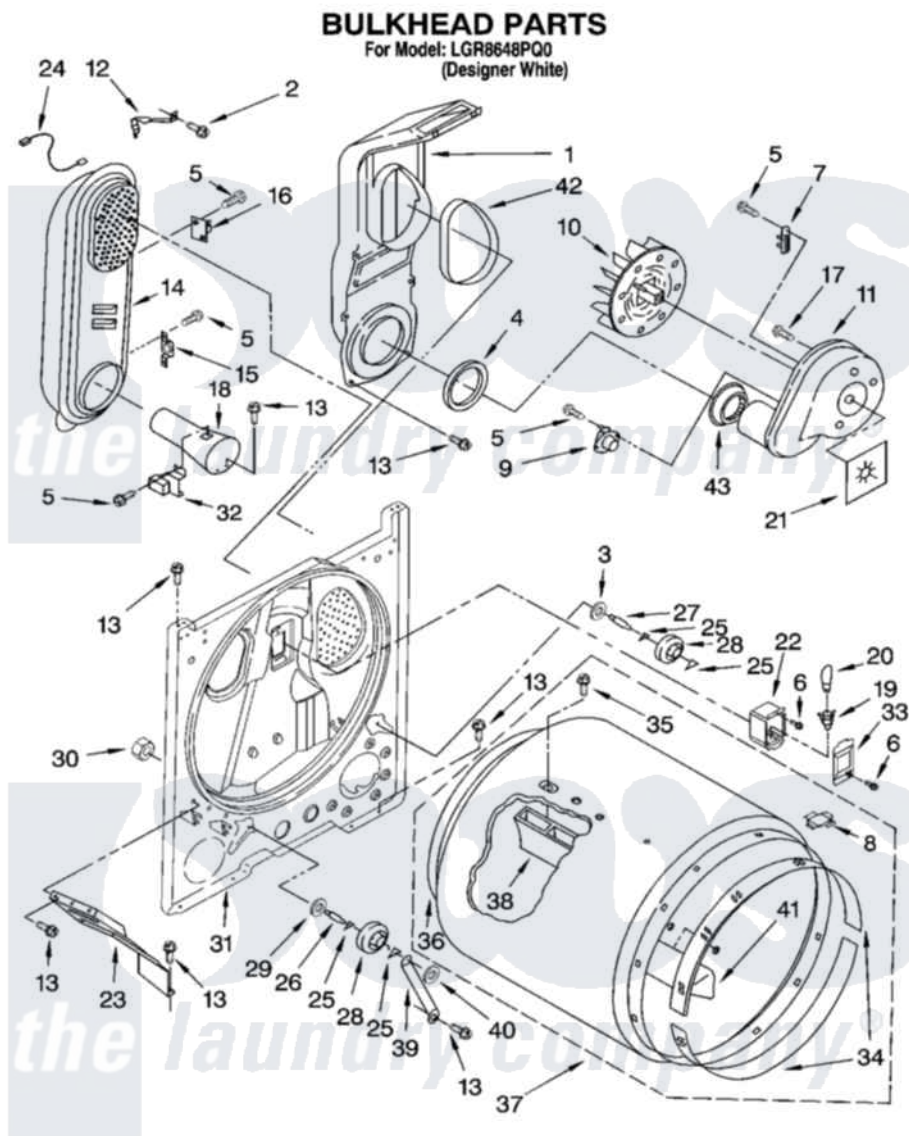

Whirlpool LGR8648PQ0 03 - BULKHEAD PARTS

8180584

5

Whirlpool [Residential Whirlpool LGR8648PQ0 Dryer Parts](#) Parts Diagram 03 - BULKHEAD PARTS
 Click on the part number to view part

Item	Original Part Number	Replaced By	Status	Part Description
1	348368			Lint Chute Assembly
2	489463			Screw, 8-18 X 1/16
3	3388703			Washer, Support
4	347139			Seal, Lint Chute
5	90767			Screw, 8A X 3/8 HeX Washer Head Tapping
6	487909	488729		Screw
7	3392519			Thermal Limiter
8	8066086			Plug, Drum Hole
9	3387134			Thermostat, Internal-Bias
10	694089			Wheel, Blower
11	8557384	8577230		Housing, Blower
12	3398161			CLIP
13	343641	681414		Screw, 10AB X 1/2
14	8530285	279980		Box
15	3403140			Thermostat, High-Limit 205F
16	280010			Kit, Thermal Cut-Off

17	3390647	488729	Screw
18	8066049		Funnel, Burner Light
19	3403634	W10136369	Socket, Drum Light Assembly
20	3406124	22002263	Lamp
21	3394196		Seal, Blower Shaft
22	3977373		Bracket, Drum Light
23	3406022		Bracket, Bulkhead
24	3401707		Jumper, Tco-High Limit
25	690997		Washer, Thrust
26	3399506	W10359270	Shaft, Drum Roller Threads
27	3399507	W10359269	Shaft, Drum Roller Threads
28	3397588	349241T	Support
29	348197		Washer, Support
30	3359452		Nut, Lock
31	3403413		Bulkhead
32	338906		Radiant, Sensor
33	3402841	8532165	Lens, Drum Light
34	692526	279441	BeaRng-Rng
35	97787	W10109200	Screw, Baffle Mounting
36	3406130	279857	Seal
37	695587		Drum Assembly
38	692490		Baffle, Drum
39	3976434		Bracket, Support Shaft
40	90296		Nut, Push On
41	3403636		Baffle, Drum
42	339956		Seal, Air Duct To Bulkhead
43	696302		Shield, Exhaust